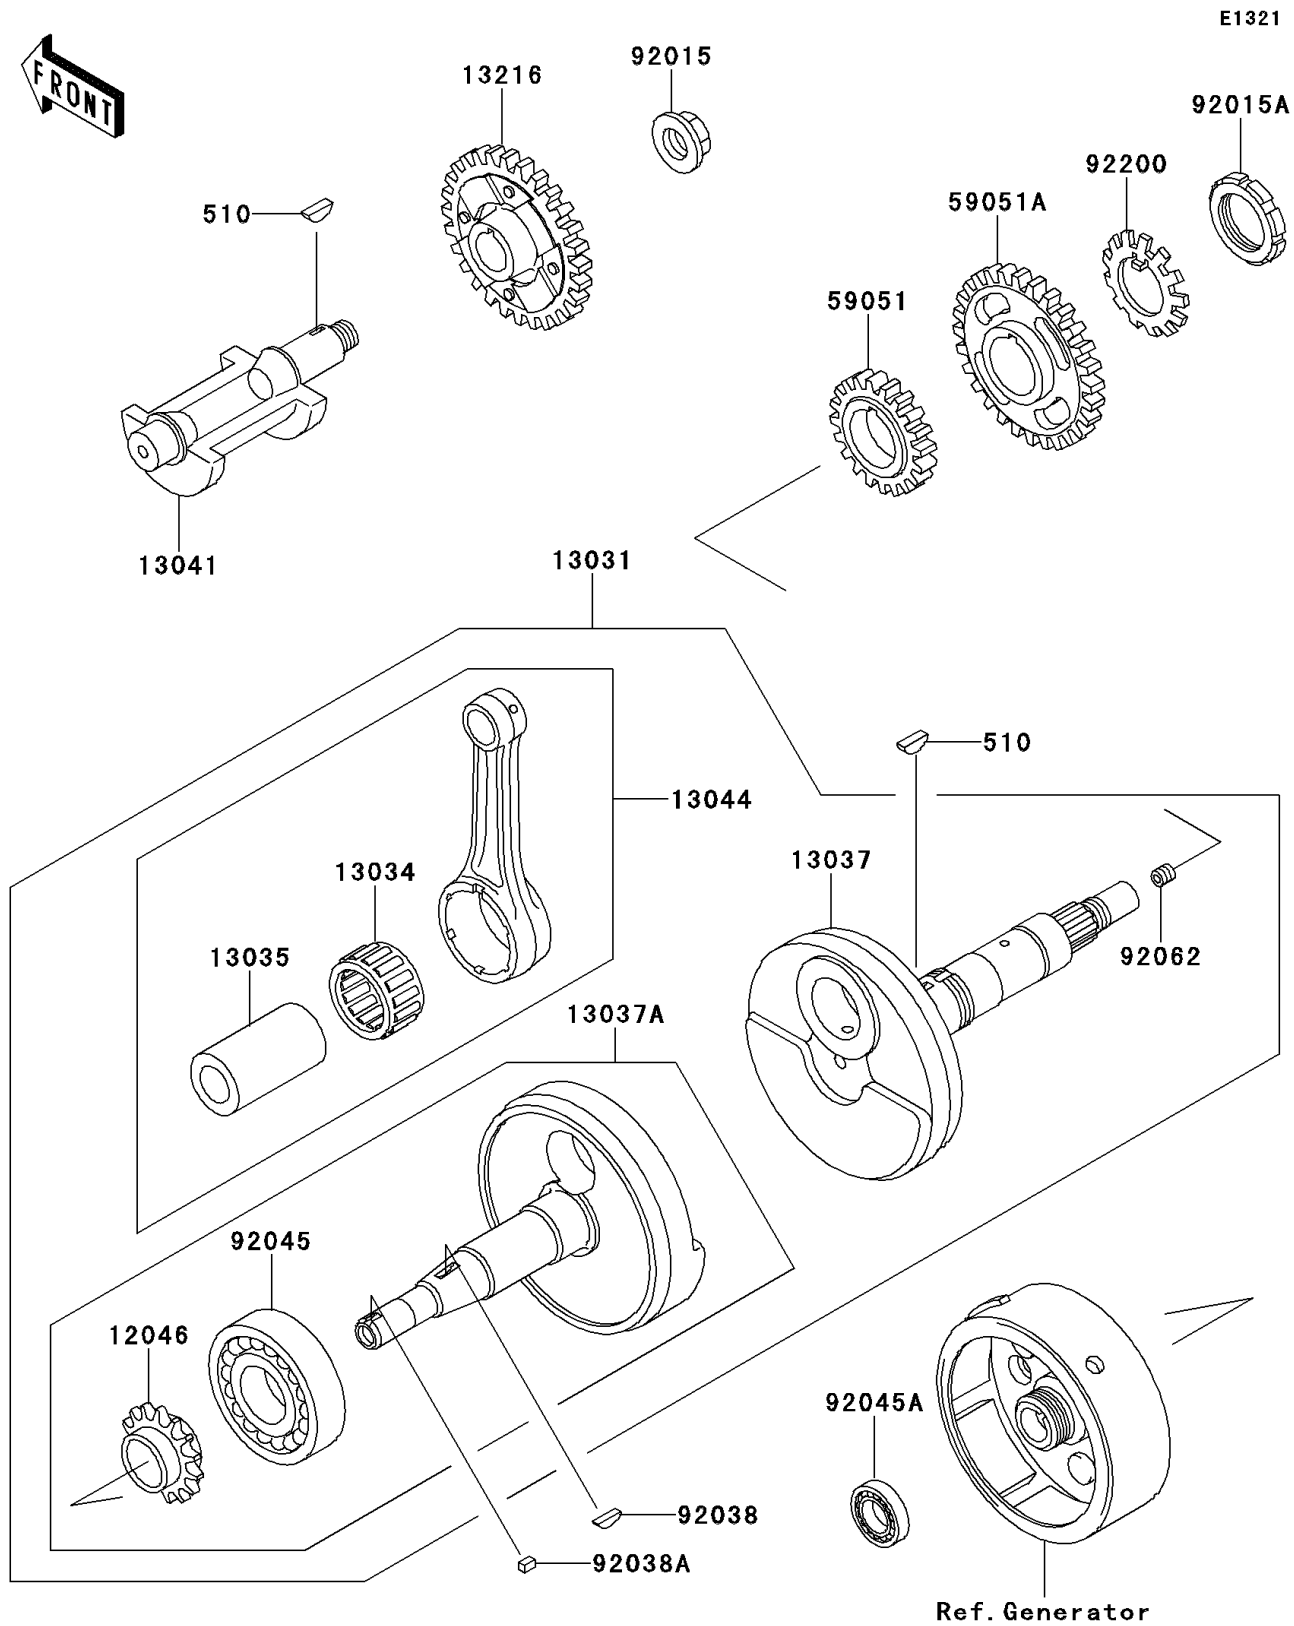

2005 Bayou 250

PARTS DIAGRAM

Crankshaft

2005 Bayou 250

PARTS LIST

Crankshaft

ITEM NAME	PART NUMBER	QUANTITY
KEY-WOODRUFF (Ref # 510)	510A5100	2
SPROCKET,CAM CHAIN,19T (Ref # 12046)	12046-1152	1
CRANKSHAFT-COMP (Ref # 13031)	13031-1373	1
BEARING-BIG END (Ref # 13034)	13034-1098	1
PIN-CRANK (Ref # 13035)	13035-1063	1
CRANKSHAFT,RH (Ref # 13037)	13037-1478	1
CRANKSHAFT,LH (Ref # 13037A)	13037-5085	1
BALANCER (Ref # 13041)	13041-1127	1
SET-CONNECTING ROD (Ref # 13044)	13044-5086	1
GEAR-COMP,BALANCER (Ref # 13216)	13216-1184	1
GEAR,OIL PUMP,30T (Ref # 59051)	59051-1187	1
GEAR-SPUR,39T (Ref # 59051A)	59051-1188	1
NUT,16MM (Ref # 92015)	92015-1465	1
NUT,PUMP GEAR,30MM (Ref # 92015A)	92015-1511	1
KEY,WOODRUFF (Ref # 92038)	92038-001	1
KEY,SUNK (Ref # 92038A)	92038-1051	1
BEARING-BALL (Ref # 92045)	92045-1172	1
BEARING-BALL,6903C3 (Ref # 92045A)	92045-1266	1
NOZZLE,8X8,SILVER (Ref # 92062)	92062-1082	1
WASHER,PUMP GEAR (Ref # 92200)	92200-1203	1