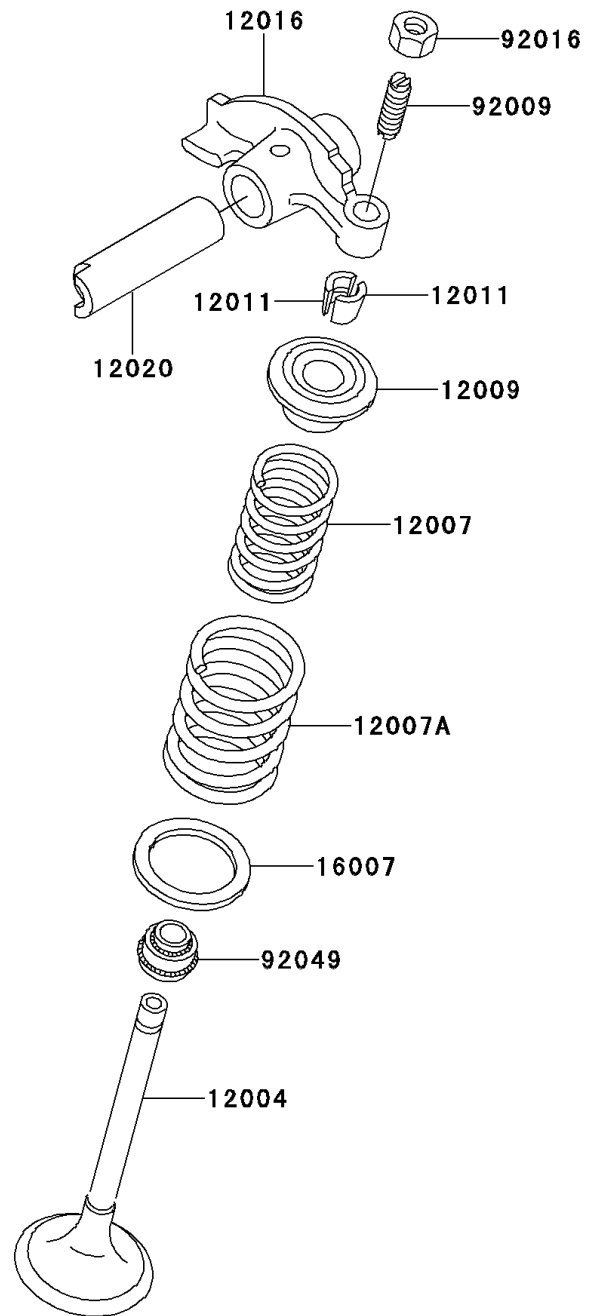

2003 Bayou 250 PARTS DIAGRAM

Valve(s)

E1210

2003 Bayou 250 PARTS LIST

Valve(s)

ITEM NAME	PART NUMBER	QUANTITY
VALVE-INTAKE (Ref # 12004)	12004-1082	1
VALVE-EXHAUST (Ref # 12005)	12005-1093	1
SPRING-ENGINE VALVE,INNER (Ref # 12007)	12007-1001	2
SPRING-ENGINE VALVE,OUTER (Ref # 12007A)	12007-1002	2
RETAINER-VALVE SPRING (Ref # 12009)	12009-1001	2
COLLET (Ref # 12011)	12011-1003	4
ARM-ROCKER (Ref # 12016)	12016-1099	2
SHAFT-ROCKER (Ref # 12020)	12020-1053	2
SEAT-SPRING (Ref # 16007)	16007-1106	2
SCREW,6MM (Ref # 92009)	92009-1032	2
NUT,6MM (Ref # 92016)	92016-061	2
SEAL-OIL,RVC2-5.5X8.5X8.3 (Ref # 92049)	92049-1062	2