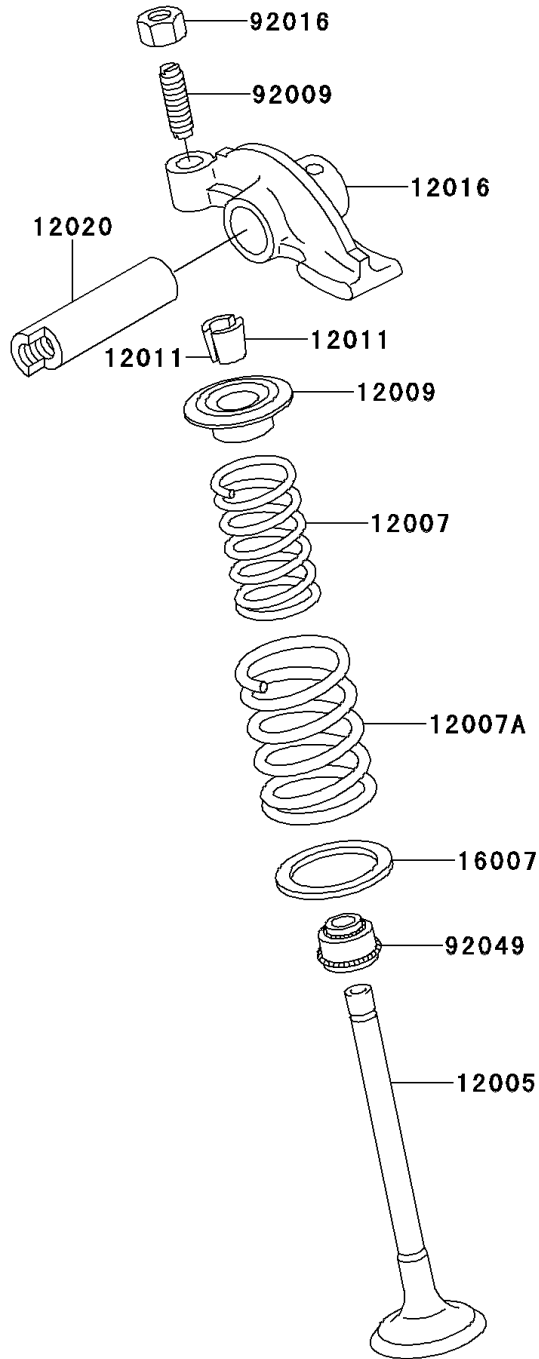

2003 Bayou 250 PARTS DIAGRAM

Valve(s)

E1210

2003 Bayou 250 PARTS LIST

Valve(s)

ITEM NAME	PART NUMBER	QUANTITY
VALVE-INTAKE (Ref # 12004)	12004-1082	1
VALVE-EXHAUST (Ref # 12005)	12005-1093	1
SPRING-ENGINE VALVE,INNER (Ref # 12007)	12007-1001	2
SPRING-ENGINE VALVE,OUTER (Ref # 12007A)	12007-1002	2
RETAINER-VALVE SPRING (Ref # 12009)	12009-1001	2
COLLET (Ref # 12011)	12011-1003	4
ARM-ROCKER (Ref # 12016)	12016-1099	2
SHAFT-ROCKER (Ref # 12020)	12020-1053	2
SEAT-SPRING (Ref # 16007)	16007-1106	2
SCREW,6MM (Ref # 92009)	92009-1032	2
NUT,6MM (Ref # 92016)	92016-061	2
SEAL-OIL,RVC2-5.5X8.5X8.3 (Ref # 92049)	92049-1062	2