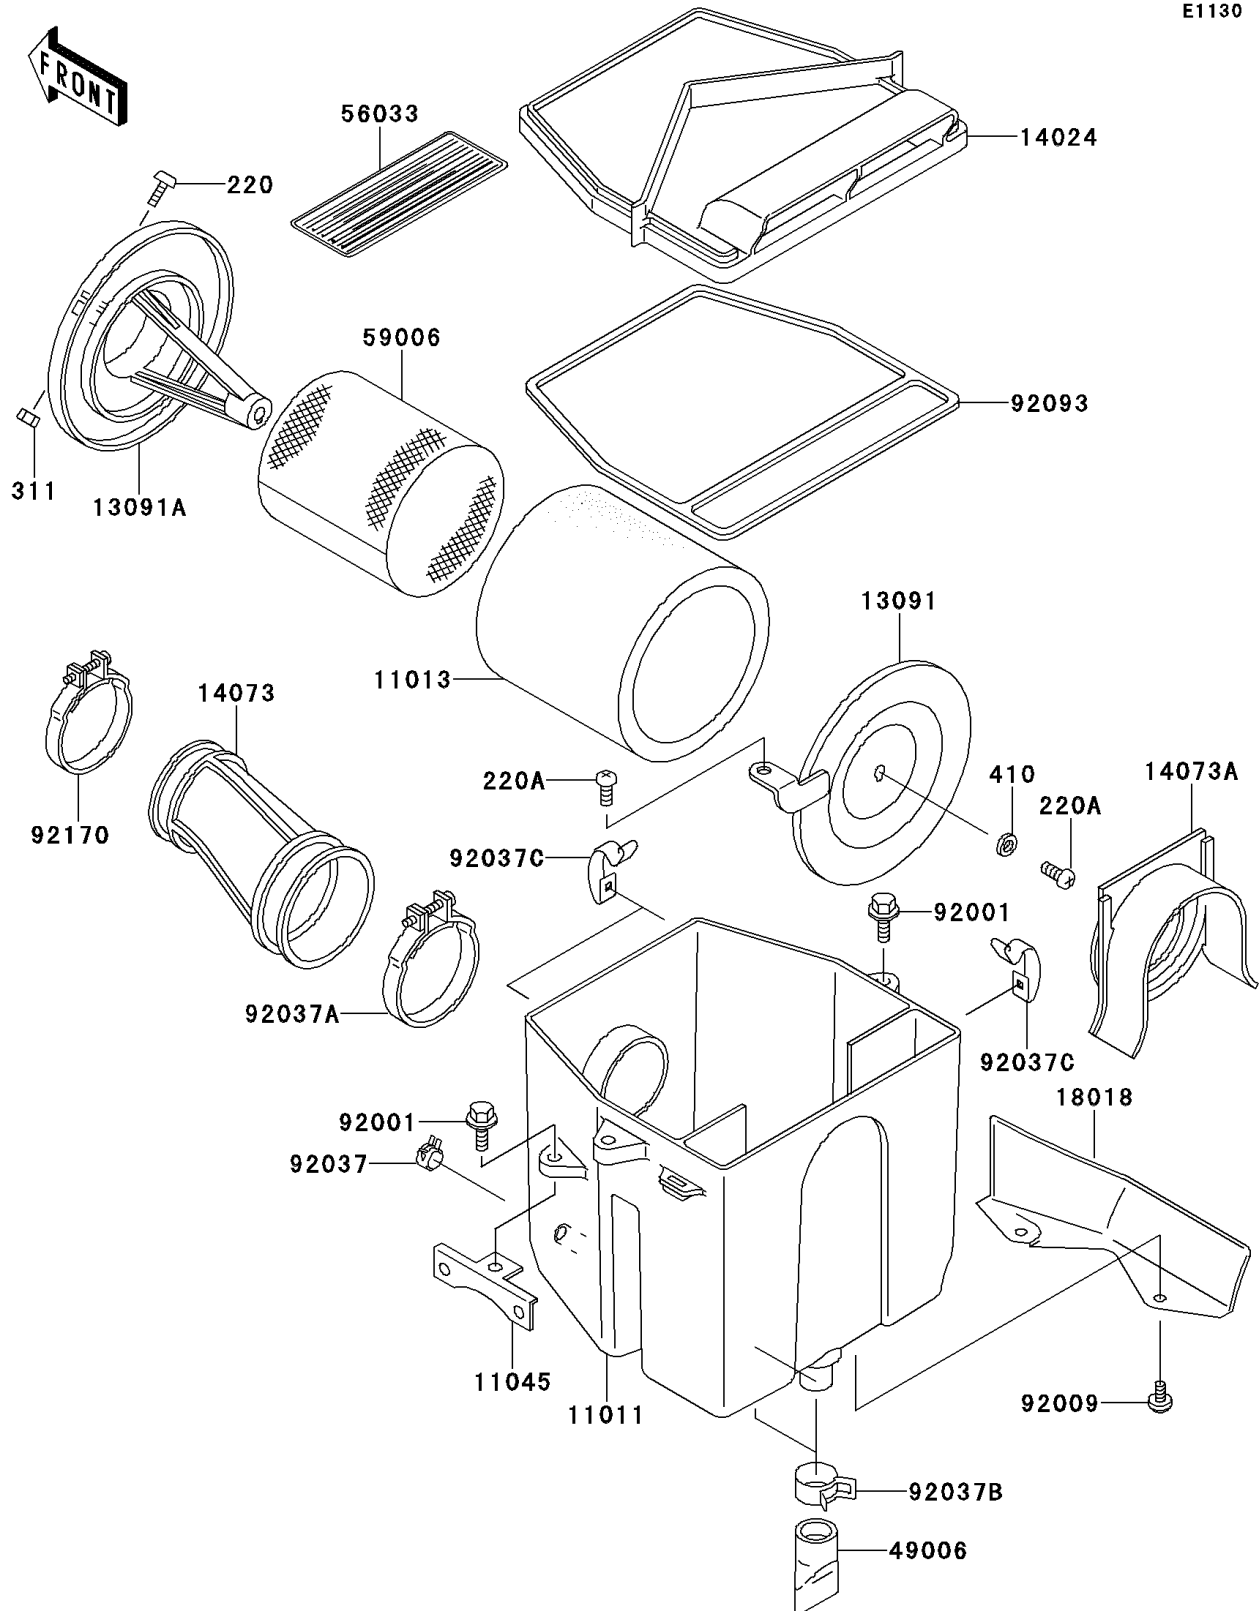

2005 Bayou 250

PARTS DIAGRAM

Air Cleaner

E1130