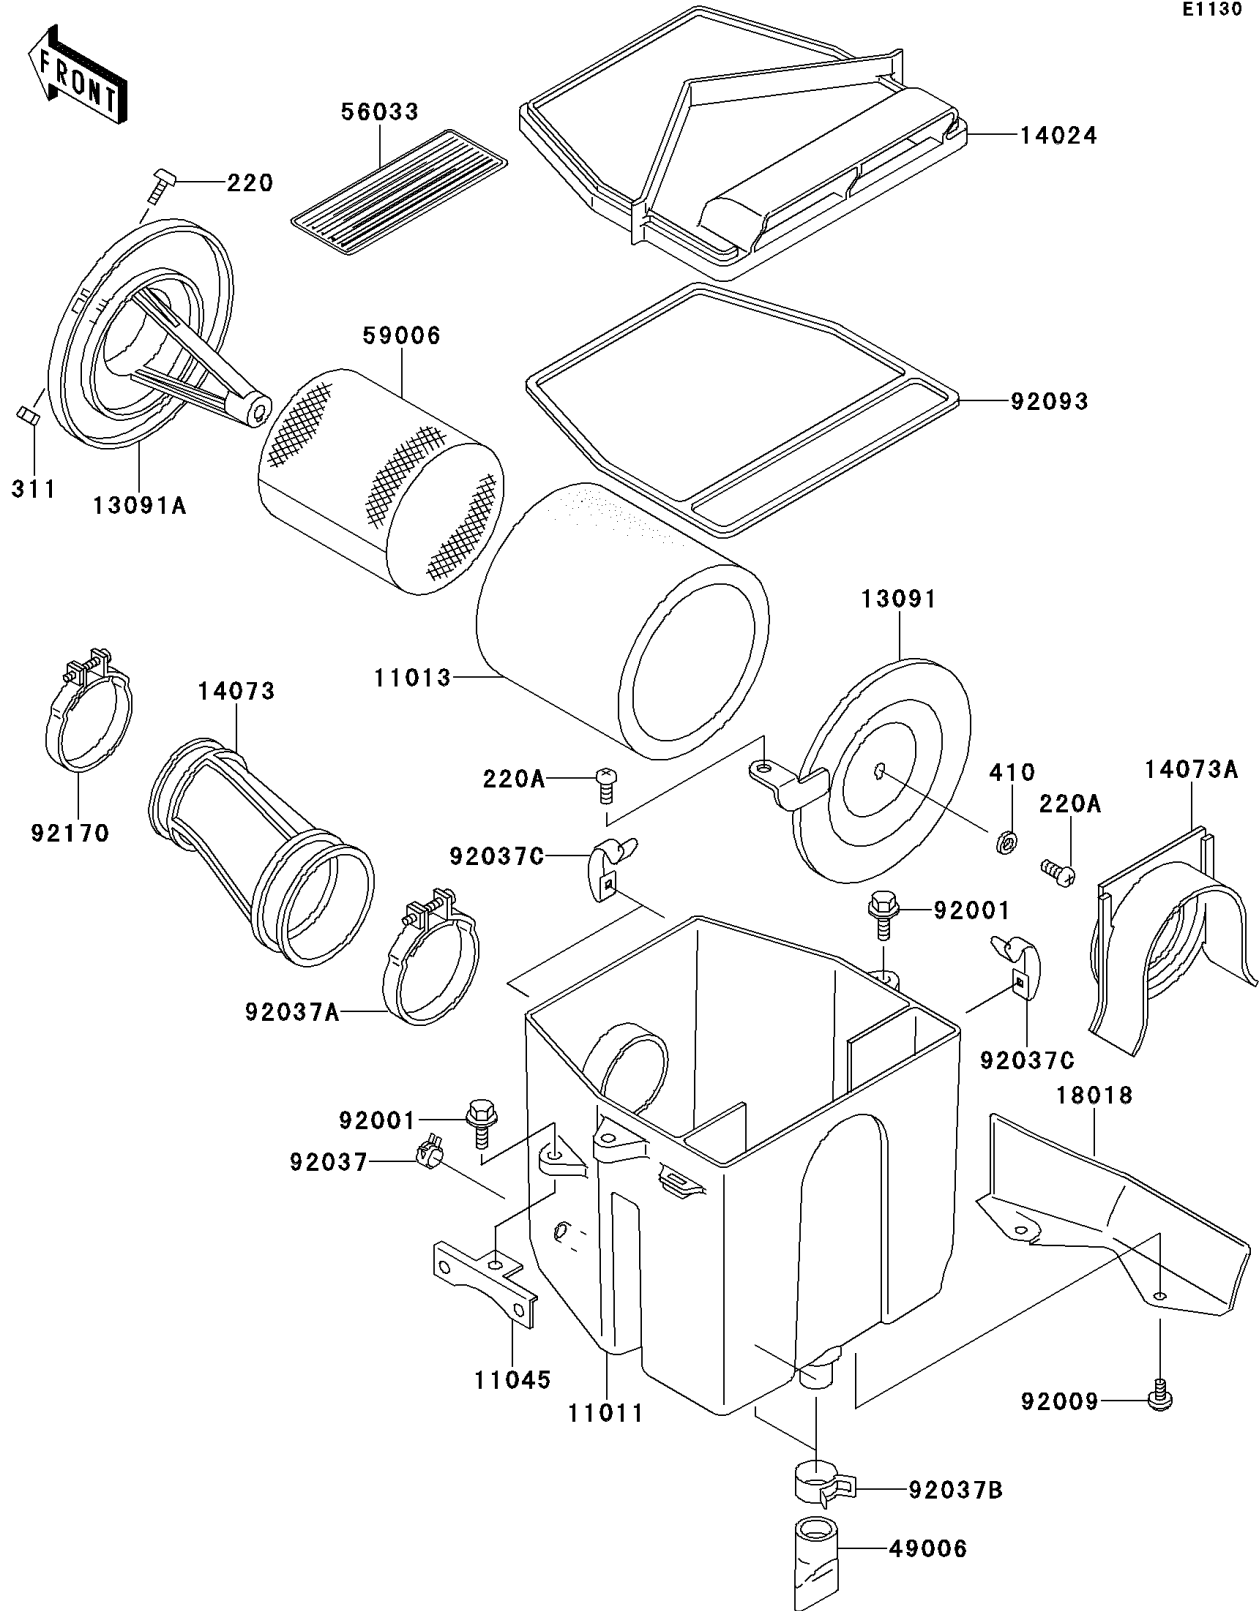

2003 Bayou 250 PARTS DIAGRAM

Air Cleaner

E1130

2003 Bayou 250 PARTS LIST

Air Cleaner

ITEM NAME	PART NUMBER	QUANTITY
SCREW-PAN-CROS (Ref # 220)	220B0516	1
SCREW-PAN-CROS,6X14 (Ref # 220A)	220B0614	2
NUT-HEX (Ref # 311)	311B0500	1
WASHER-PLAIN-SMALL,6MM (Ref # 410)	410B0600	1
CASE-AIR FILTER (Ref # 11011)	11011-1521	1
ELEMENT-AIR FILTER (Ref # 11013)	11013-1275	1
BRACKET,REGULATOR (Ref # 11045)	11045-1786	1
HOLDER,ELEMENT (Ref # 13091)	13091-1488	1
HOLDER,ELEMENT (Ref # 13091A)	13091-1510	1
COVER,AIR FILTER (Ref # 14024)	14024-1489	1
DUCT,CARBURETOR (Ref # 14073)	14073-1312	1
DUCT,AIR FILTER (Ref # 14073A)	14073-1313	1
PLATE-HEAT GUARD (Ref # 18018)	18018-1077	1
BOOT (Ref # 49006)	49006-1199	2
LABEL-MANUAL,MAINTENANCE (Ref # 56033)	56033-1079	1
ARRESTER-FLAME (Ref # 59006)	59006-1052	1
BOLT,6X20 (Ref # 92001)	92001-1460	3
SCREW,TAPPING,5X10 (Ref # 92009)	92009-1332	2
CLAMP (Ref # 92037)	92037-1181	1
CLAMP,57MM,BLACK (Ref # 92037A)	92037-1452	1
CLAMP (Ref # 92037B)	92037-1460	2
CLAMP,AIR FILTER (Ref # 92037C)	92037-1783	4
SEAL,AIR FILTER (Ref # 92093)	92093-1241	1
CLAMP (Ref # 92170)	92170-1006	1