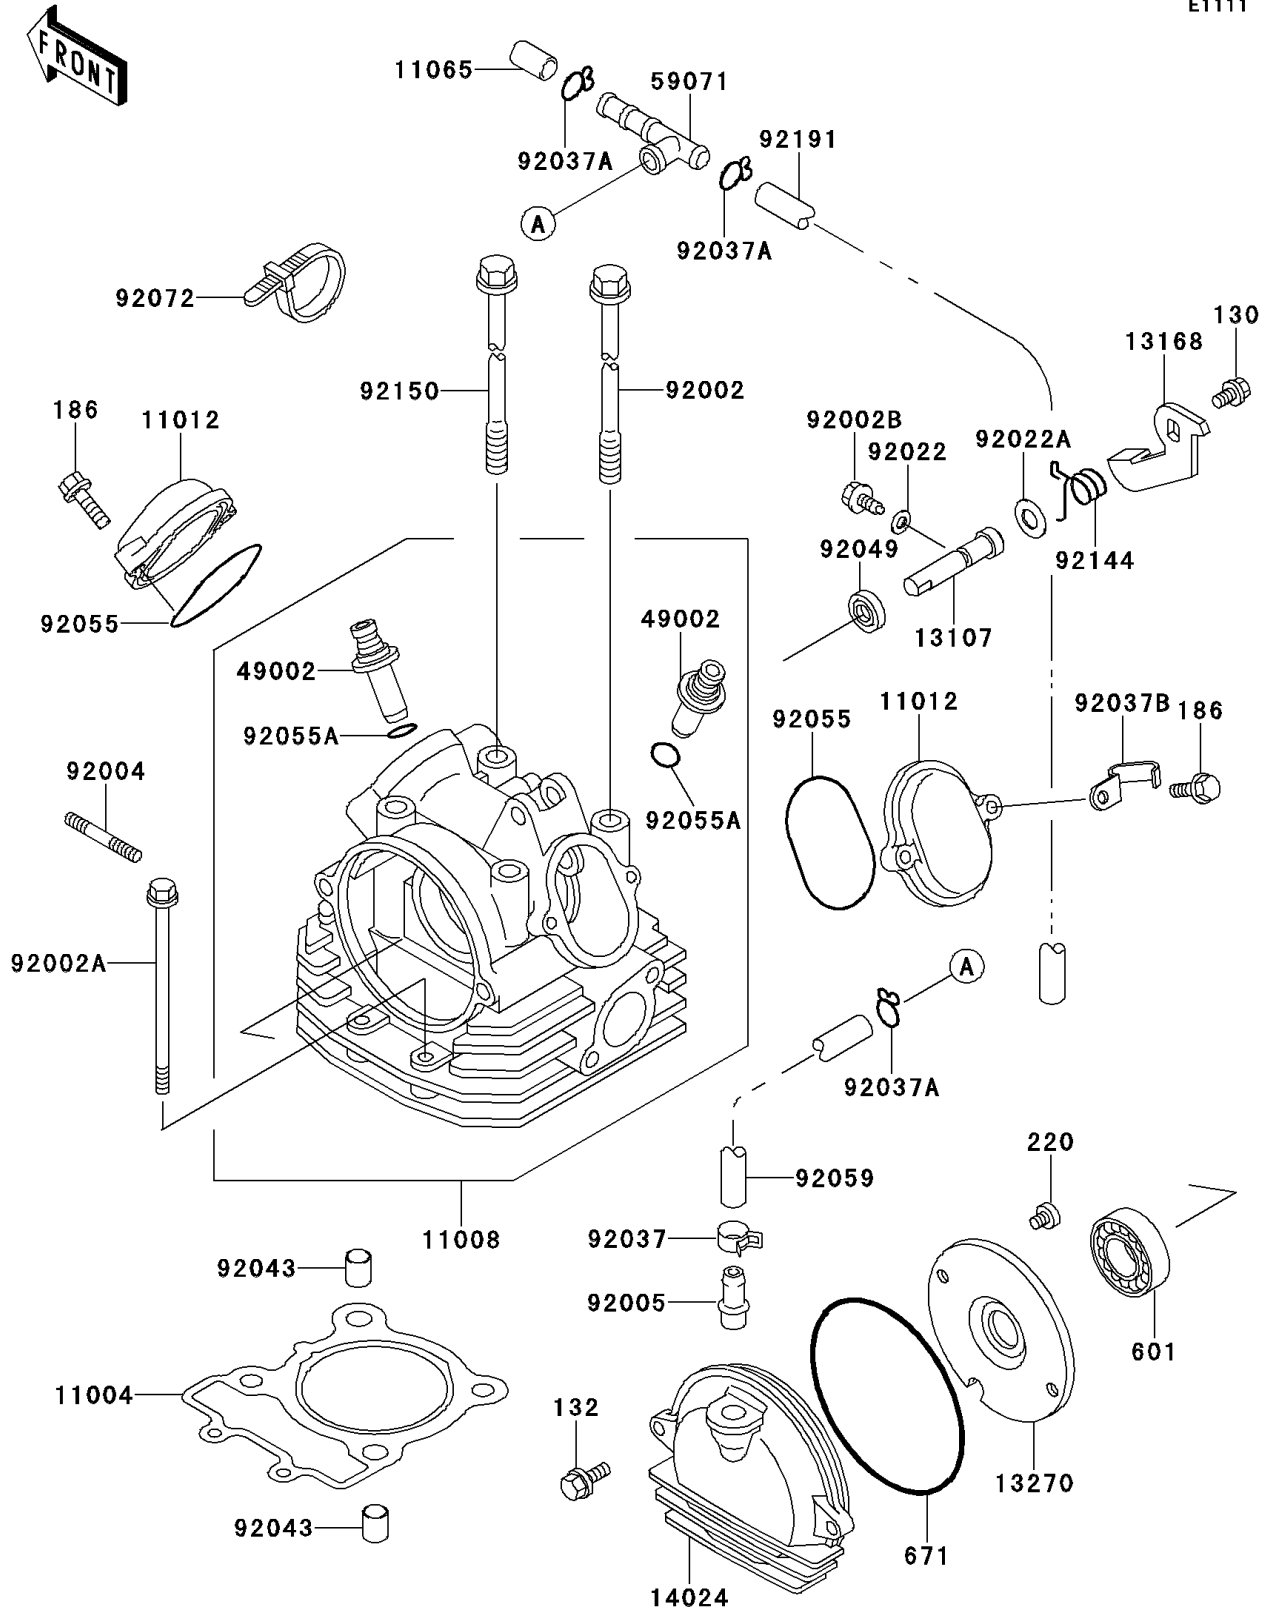

2004 Bayou 250 PARTS DIAGRAM

Cylinder Head

E1111

2004 Bayou 250 PARTS LIST

Cylinder Head

ITEM NAME	PART NUMBER	QUANTITY
BOLT-FLANGED (Ref # 130)	130Y0610	1
BOLT-FLANGED-SMALL (Ref # 132)	132Y0616	2
BOLT-UPSET-WP (Ref # 186)	186G0625	4
SCREW-PAN-CROS,6X8 (Ref # 220)	220B0608	2
BEARING-BALL (Ref # 601)	601A6004ZZ	1
O RING,95MM (Ref # 671)	671B2595	1
GASKET-HEAD (Ref # 11004)	11004-1375	1
HEAD-COMP-CYLINDER (Ref # 11008)	11008-1197	1
CAP,ROCKER ARM (Ref # 11012)	11012-1486	2
CAP (Ref # 11065)	11065-1075	1
SHAFT,DECOMPRESSOR (Ref # 13107)	13107-1209	1
LEVER,DECOMPRESSOR (Ref # 13168)	13168-1353	1
PLATE (Ref # 13270)	13270-1960	1
COVER,CAMSHAFT (Ref # 14024)	14024-1485	1
GUIDE-VALVE (Ref # 49002)	49002-1079	AR
JOINT (Ref # 59071)	59071-1124	1
BOLT,10X228 (Ref # 92002)	92002-1960	3
BOLT,6X113 (Ref # 92002A)	92002-1961	2
BOLT,DECOMPRESSOR (Ref # 92002B)	92002-1962	1
STUD,6X30 (Ref # 92004)	92004-1128	2
FITTING,BREATHER PIPE (Ref # 92005)	92005-1161	1
WASHER,6.1X12X1 (Ref # 92022)	92022-077	1
WASHER,10.2X20X0.5 (Ref # 92022A)	92022-1649	1
CLAMP (Ref # 92037)	92037-1181	1
CLAMP,FUEL TUBE (Ref # 92037A)	92037-1271	3
CLAMP (Ref # 92037B)	92037-1939	1
PIN,10.1X12X14 (Ref # 92043)	92043-4009	2
SEAL-OIL (Ref # 92049)	92049-1542	1
RING-O,53.5X2.6 (Ref # 92055)	92055-112	2

2004 Bayou 250 PARTS LIST

Cylinder Head

ITEM NAME	PART NUMBER	QUANTITY
RING-O,10.3X1.2 (Ref # 92055A)	92055-1177	2
TUBE,9X12X148 (Ref # 92059)	92059-1848	1
BAND,L=149 (Ref # 92072)	92072-031	1
SPRING,DECOMPRESSOR (Ref # 92144)	92144-1154	1
BOLT (Ref # 92150)	92150-1107	1
TUBE (Ref # 92191)	92191-1169	1