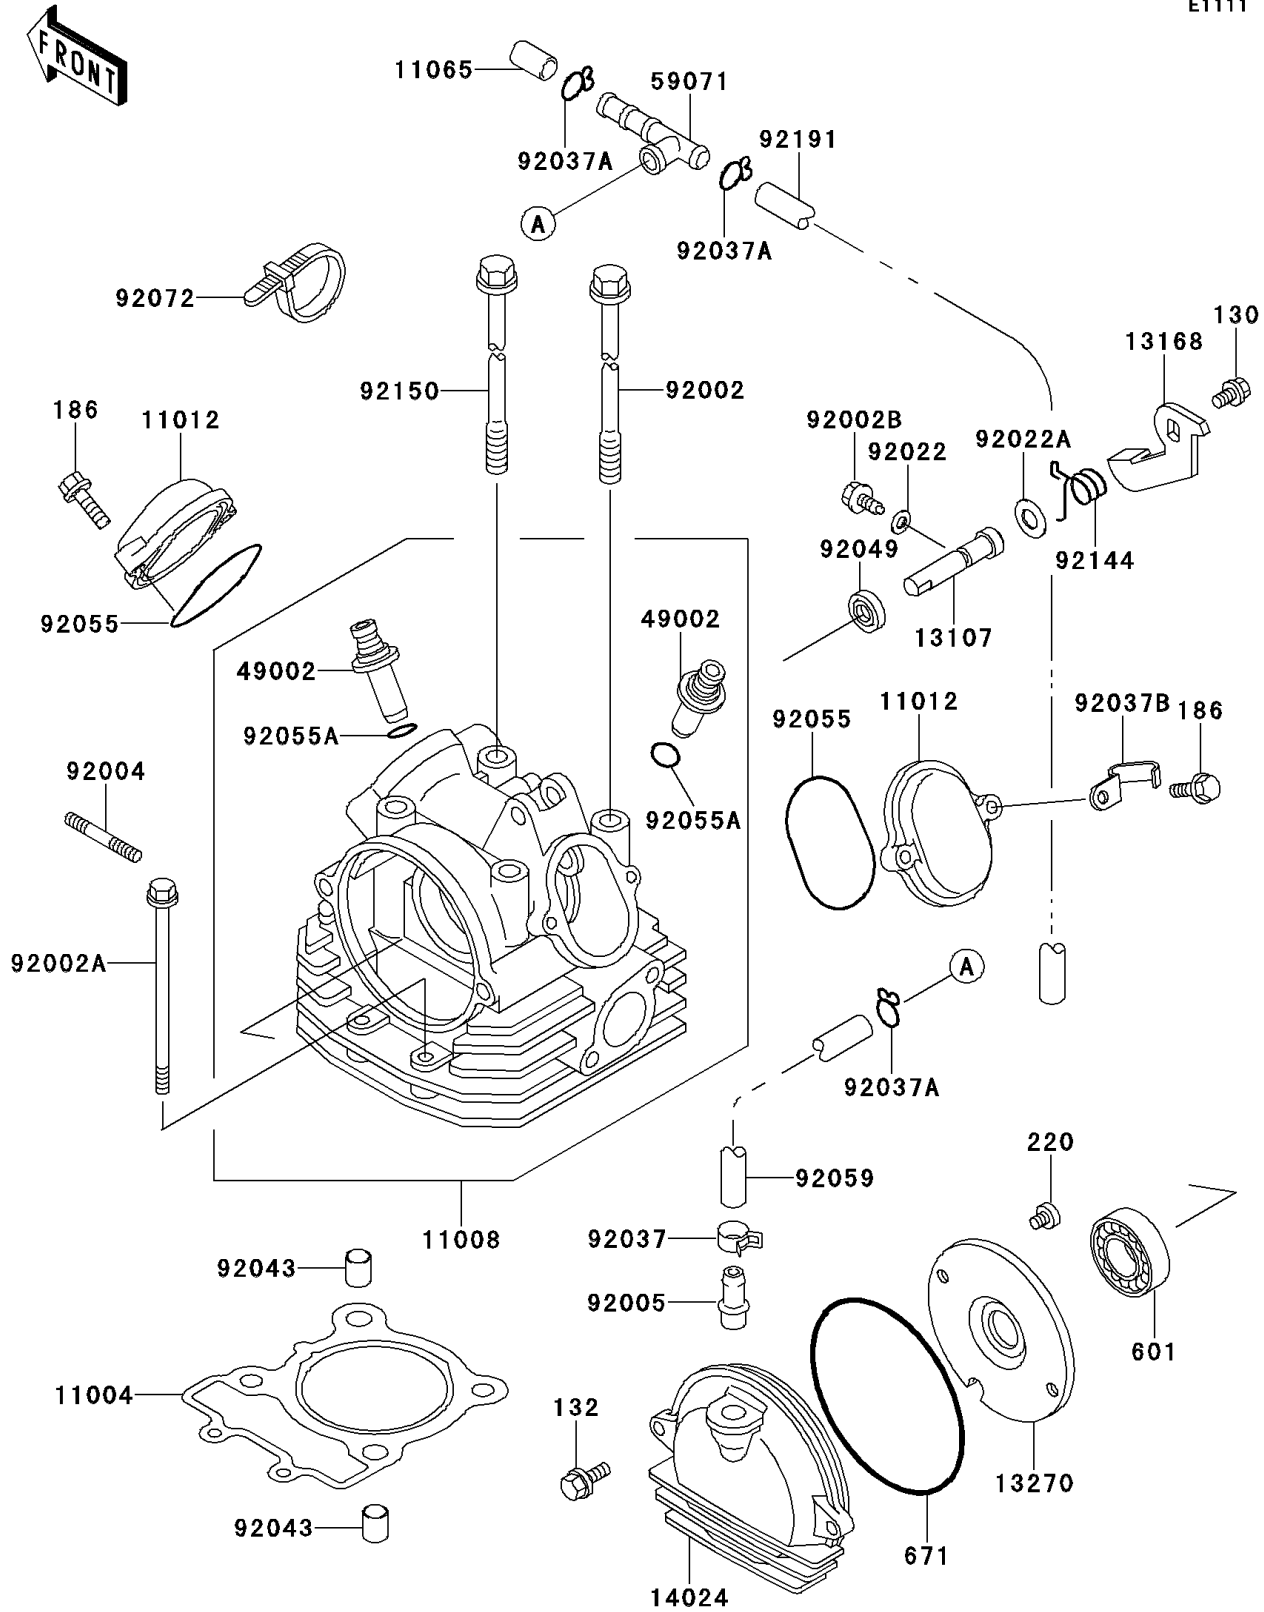

2003 Bayou 250 PARTS DIAGRAM

Cylinder Head

E1111

2003 Bayou 250 PARTS LIST

Cylinder Head

ITEM NAME	PART NUMBER	QUANTITY
BOLT-FLANGED (Ref # 130)	130Y0610	1
BOLT-FLANGED-SMALL (Ref # 132)	132Y0616	2
BOLT-UPSET-WP (Ref # 186)	186G0625	4
SCREW-PAN-CROS,6X8 (Ref # 220)	220B0608	2
BEARING-BALL (Ref # 601)	601A6004ZZ	1
O RING,95MM (Ref # 671)	671B2595	1
GASKET-HEAD (Ref # 11004)	11004-1375	1
HEAD-COMP-CYLINDER (Ref # 11008)	11008-1197	1
CAP,ROCKER ARM (Ref # 11012)	11012-1486	2
CAP (Ref # 11065)	11065-1075	1
SHAFT,DECOMPRESSOR (Ref # 13107)	13107-1209	1
LEVER,DECOMPRESSOR (Ref # 13168)	13168-1353	1
PLATE (Ref # 13270)	13270-1960	1
COVER,CAMSHAFT (Ref # 14024)	14024-1485	1
GUIDE-VALVE (Ref # 49002)	49002-1079	AR
JOINT (Ref # 59071)	59071-1124	1
BOLT,10X228 (Ref # 92002)	92002-1960	3
BOLT,6X113 (Ref # 92002A)	92002-1961	2
BOLT,DECOMPRESSOR (Ref # 92002B)	92002-1962	1
STUD,6X30 (Ref # 92004)	92004-1128	2
FITTING,BREATHER PIPE (Ref # 92005)	92005-1161	1
WASHER,6.1X12X1 (Ref # 92022)	92022-077	1
WASHER,10.2X20X0.5 (Ref # 92022A)	92022-1649	1
CLAMP (Ref # 92037)	92037-1181	1
CLAMP,FUEL TUBE (Ref # 92037A)	92037-1271	3
CLAMP (Ref # 92037B)	92037-1939	1
PIN,10.1X12X14 (Ref # 92043)	92043-4009	2
SEAL-OIL (Ref # 92049)	92049-1542	1
RING-O,53.5X2.6 (Ref # 92055)	92055-112	2

2003 Bayou 250 PARTS LIST

Cylinder Head

ITEM NAME	PART NUMBER	QUANTITY
RING-O,10.3X1.2 (Ref # 92055A)	92055-1177	2
TUBE,9X12X148 (Ref # 92059)	92059-1848	1
BAND,L=149 (Ref # 92072)	92072-031	1
SPRING,DECOMPRESSOR (Ref # 92144)	92144-1154	1
BOLT (Ref # 92150)	92150-1107	1
TUBE (Ref # 92191)	92191-1169	1