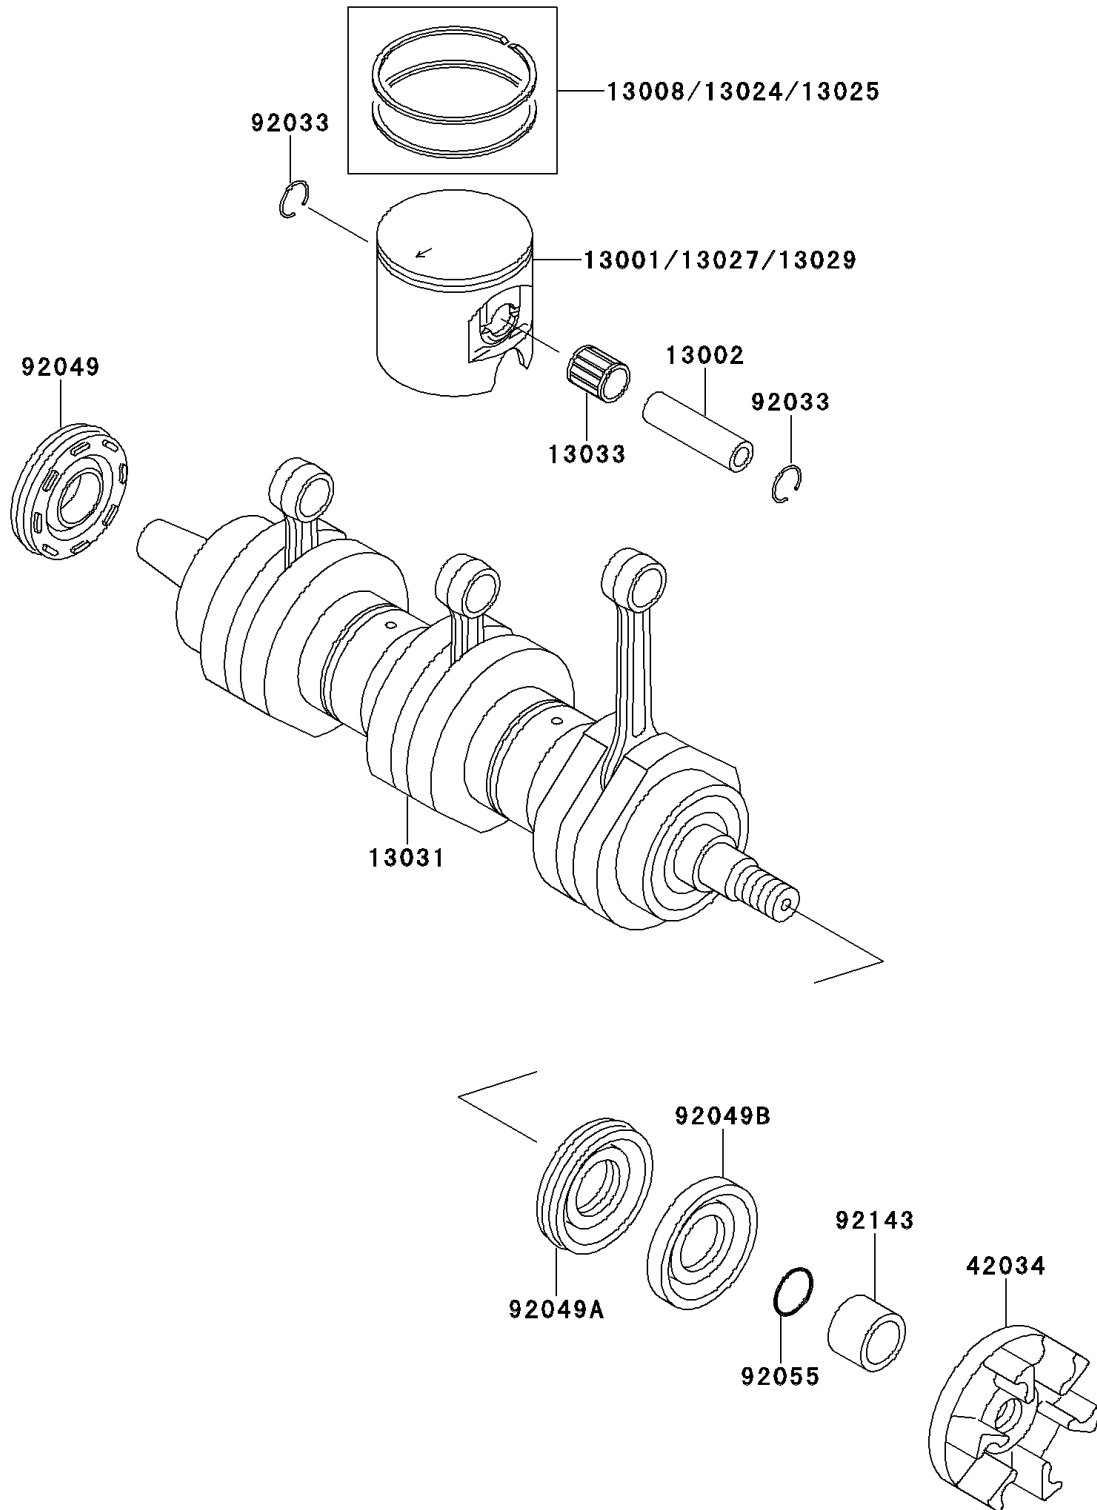

1999 900 STX PARTS DIAGRAM

Crankshaft/Piston(s)

E1320

1999 900 STX PARTS LIST

Crankshaft/Piston(s)

ITEM NAME	PART NUMBER	QUANTITY
PISTON-ENGINE,STD (Ref # 13001)	13001-3720	1
PIN-PISTON (Ref # 13002)	13002-3705	1
RING-SET-PISTON,STD (Ref # 13008)	13008-3709	1
RING-SET-PISTON LL,O/S,1.00 (Ref # 13024)	13024-3707	1
RING-SET-PISTON L,O/S,0.50 (Ref # 13025)	13025-3707	1
PISTON-ENGINE LL,O/S,1.00 (Ref # 13027)	13027-3712	1
PISTON-ENGINE L,O/S,0.50 (Ref # 13029)	13029-3712	1
CRANKSHAFT-COMP (Ref # 13031)	13031-3732	1
BEARING-SMALL END (Ref # 13033)	13033-3702	1
COUPLING (Ref # 42034)	42034-3709	1
RING-SNAP (Ref # 92033)	92033-1207	1
SEAL-OIL,FWJ7307210ZS (Ref # 92049)	92049-3713	1
SEAL-OIL (Ref # 92049A)	92049-3715	1
SEAL-OIL (Ref # 92049B)	92049-3716	1
RING-O,20.8X2.4 (Ref # 92055)	92055-3740	1
COLLAR (Ref # 92143)	92143-3745	1