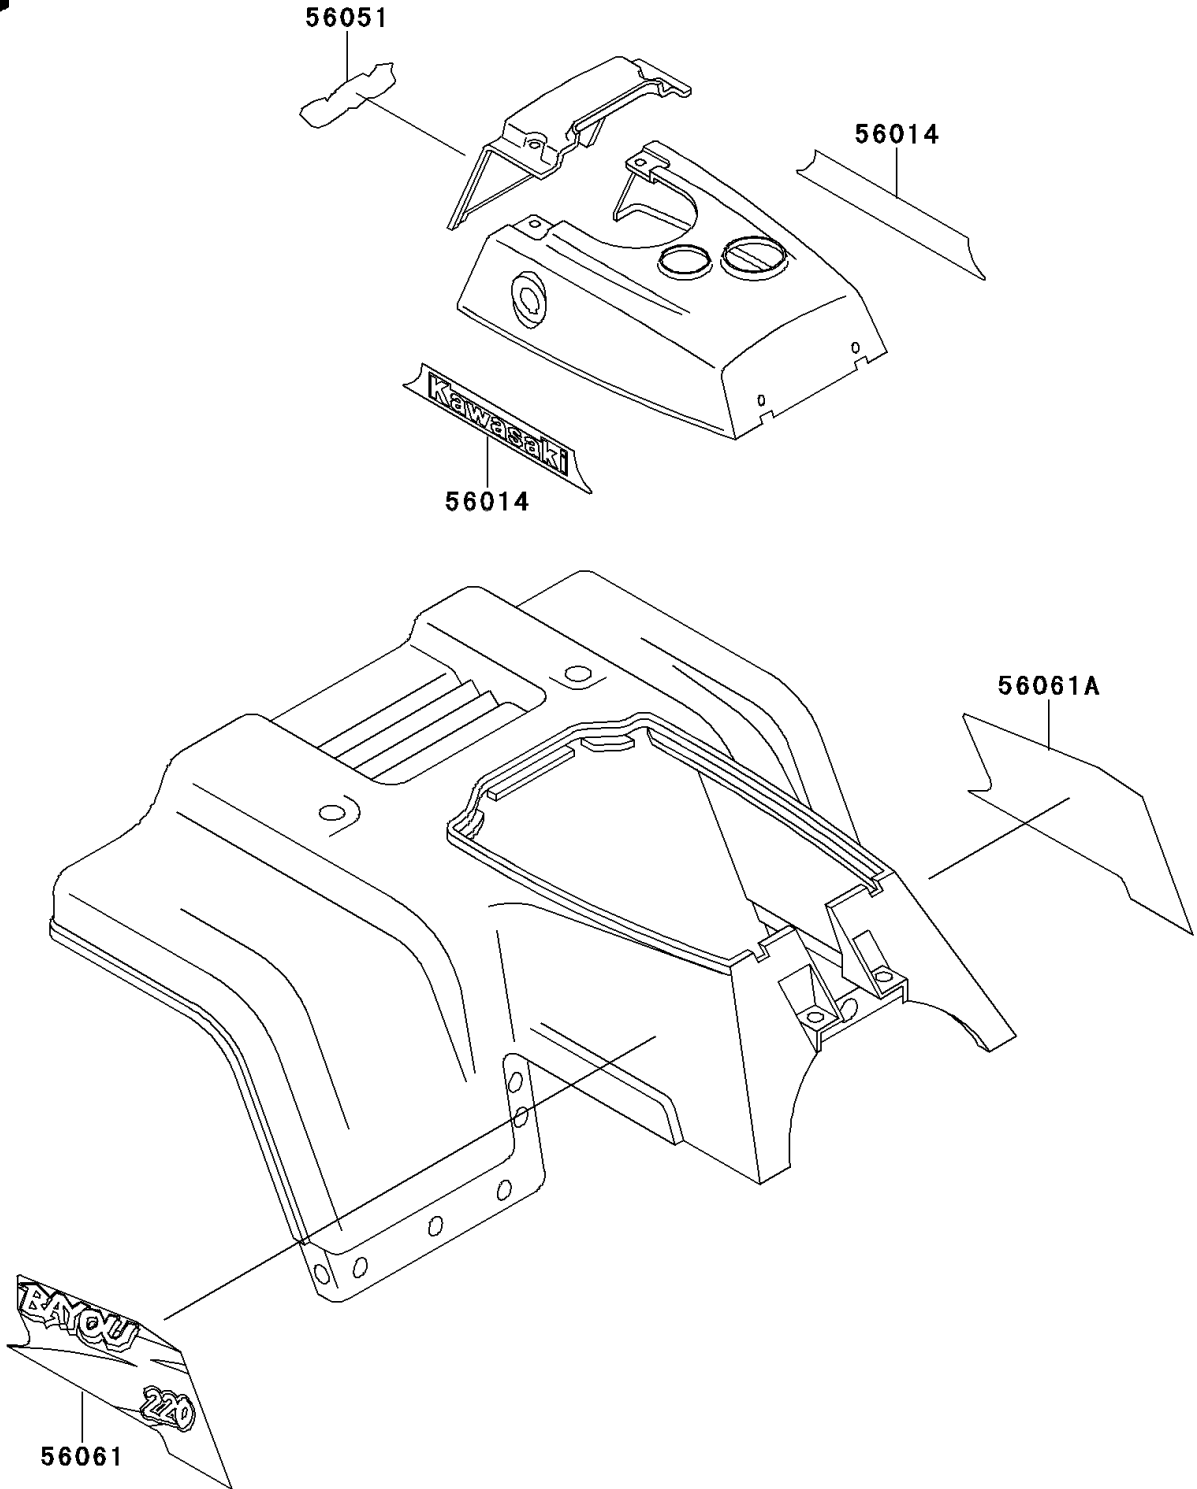

1997 Bayou 220 PARTS DIAGRAM

Decals(Red)(KLF220-A10)

F2861A

1997 Bayou 220 PARTS LIST

Decals(Red)(KLF220-A10)

ITEM NAME	PART NUMBER	QUANTITY
EMBLEM,FR FENDER COVER,KAWASAKI (Ref # 56014)	56014-1341	2
MARK,FR FENDER COVER,FR,BAYOU (Ref # 56051)	56051-1488	1
PATTERN,FR FENDER,LH (Ref # 56061)	56061-1743	1
PATTERN,FR FENDER,RH (Ref # 56061A)	56061-1744	1