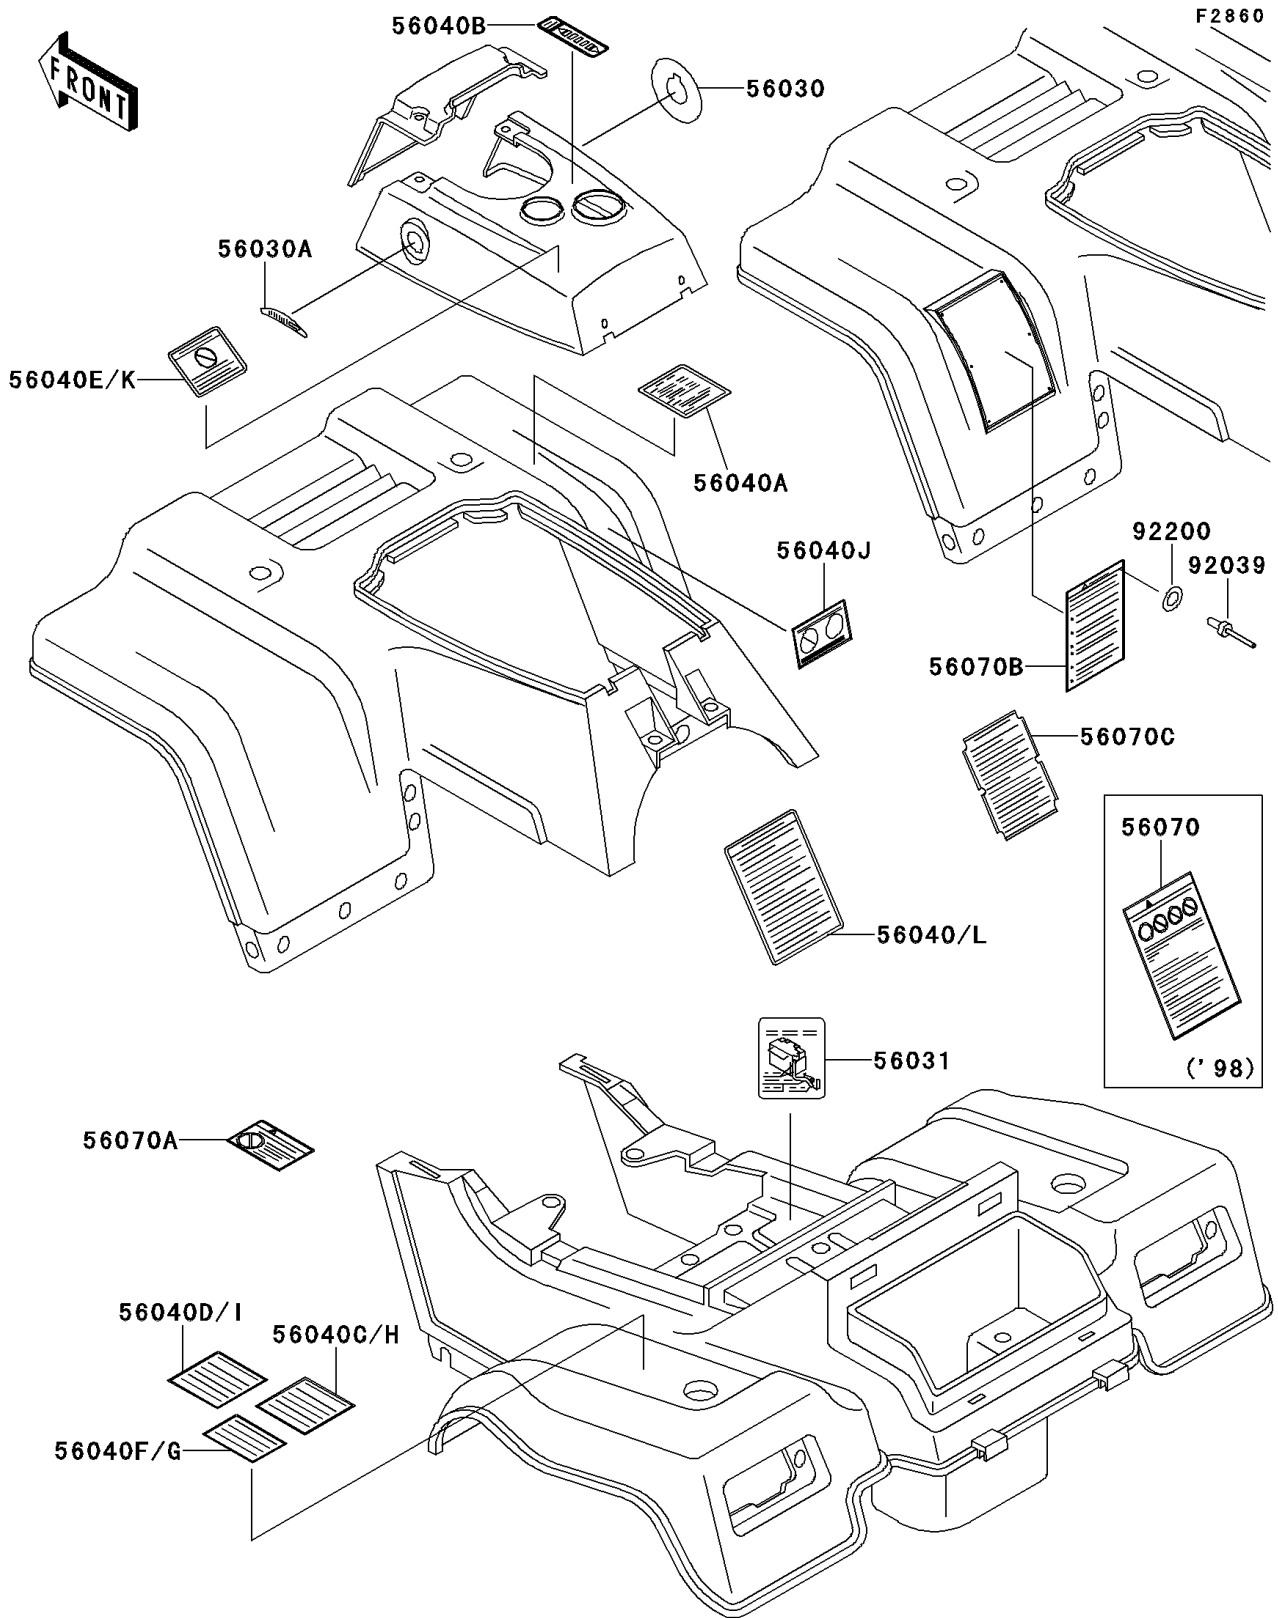

1997 Bayou 220 PARTS DIAGRAM

Labels

1997 Bayou 220 PARTS LIST

Labels

ITEM NAME	PART NUMBER	QUANTITY
LABEL,IGNITION SWITCH (Ref # 56030)	56030-1086	1
LABEL,REVERSE (Ref # 56030A)	56030-1102	1
LABEL-MANUAL,BATTERY VENT (Ref # 56031)	56031-1533	1
LABEL-WARNING,SERIOUS INJURY (Ref # 56040)	56040-1256	1
LABEL-WARNING,TRANSPORT (Ref # 56040A)	56040-1261	1
LABEL-WARNING,SHIFT PATTERN (Ref # 56040B)	56040-1262	1
LABEL-WARNING,TIRE PRESSURE (Ref # 56040C)	56040-1272	1
LABEL-WARNING,LOAD (Ref # 56040D)	56040-1273	1
LABEL-WARNING,UNDER 16 (Ref # 56040E)	56040-1276	1
LABEL-WARNING,NO PASSENGER (Ref # 56040F)	56040-1277	1
LABEL-WARNING,NO PASSENGER (Ref # 56040G)	56040-1280	1
LABEL-WARNING,TIRE PRESSURE (Ref # 56040H)	56040-1281	1
LABEL-WARNING,LOAD CAPACITY (Ref # 56040I)	56040-1282	1
LABEL-WARNING,TRANSPORT (Ref # 56040J)	56040-1283	1
LABEL-WARNING,AGE (Ref # 56040K)	56040-1325	1
LABEL-WARNING,GENERAL (Ref # 56040L)	56040-1326	1