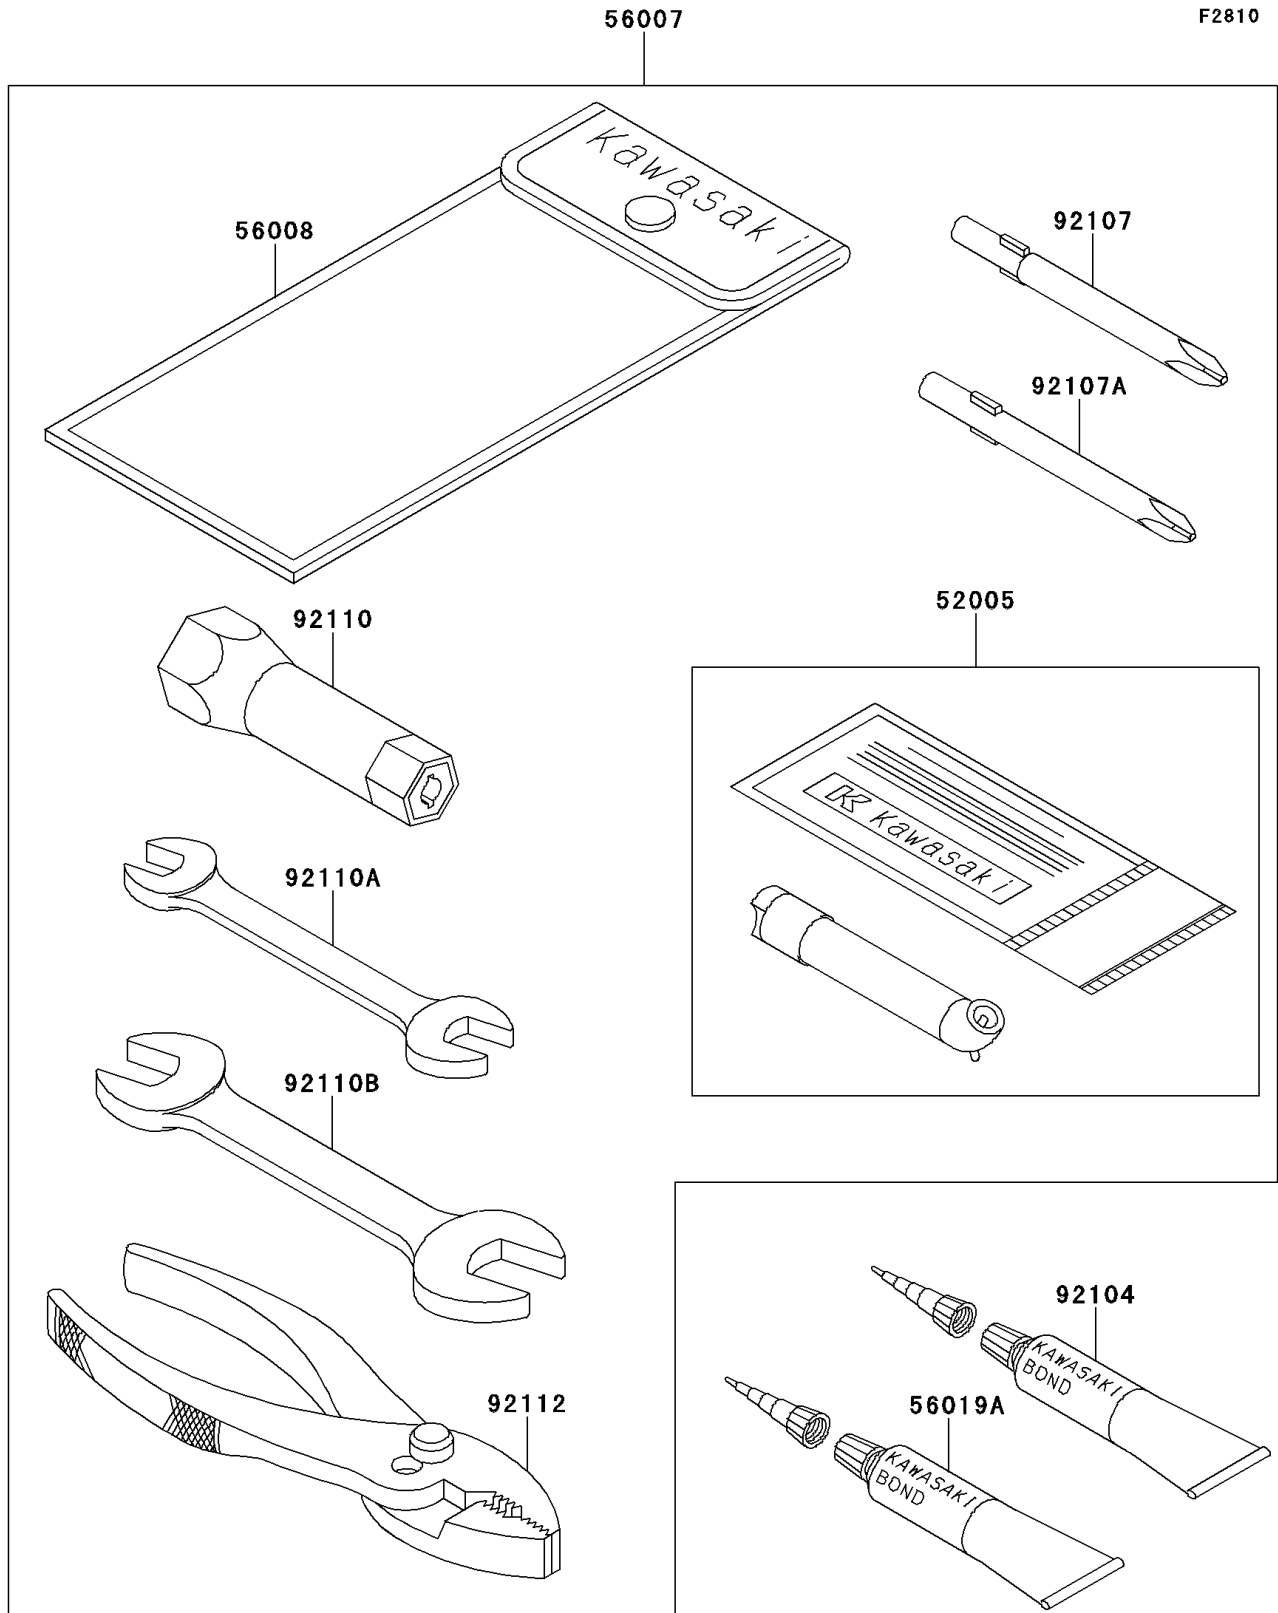

1997 Bayou 220 PARTS DIAGRAM

Owner's Tools

1997 Bayou 220 PARTS LIST

Owner's Tools

ITEM NAME	PART NUMBER	QUANTITY
GAUGE,AIR (Ref # 52005)	52005-1082	1
TOOLKIT (Ref # 56007)	56007-1306	1
BAG,TOOL (Ref # 56008)	56008-1007	1
THREE BOND TB1211,HT/RS,WHITE (Ref # 56019A)	56019-120	1
GASKET-LIQUID,TUBE,100G,SILVER (Ref # 92104)	92104-002	1
TOOL-DRIVER,#3PHILLIPS (Ref # 92107)	92107-005	1
TOOL-DRIVER,#2PHILLIPS (Ref # 92107A)	92107-1053	1
TOOL-WRENCH,BOX,18MM (Ref # 92110)	92110-1111	1
TOOL-WRENCH,OPEN END,10X12 (Ref # 92110A)	92110-1152	1
TOOL-WRENCH,OPEN END,14X17 (Ref # 92110B)	92110-1153	1
TOOL-PLIERS (Ref # 92112)	92112-1001	1