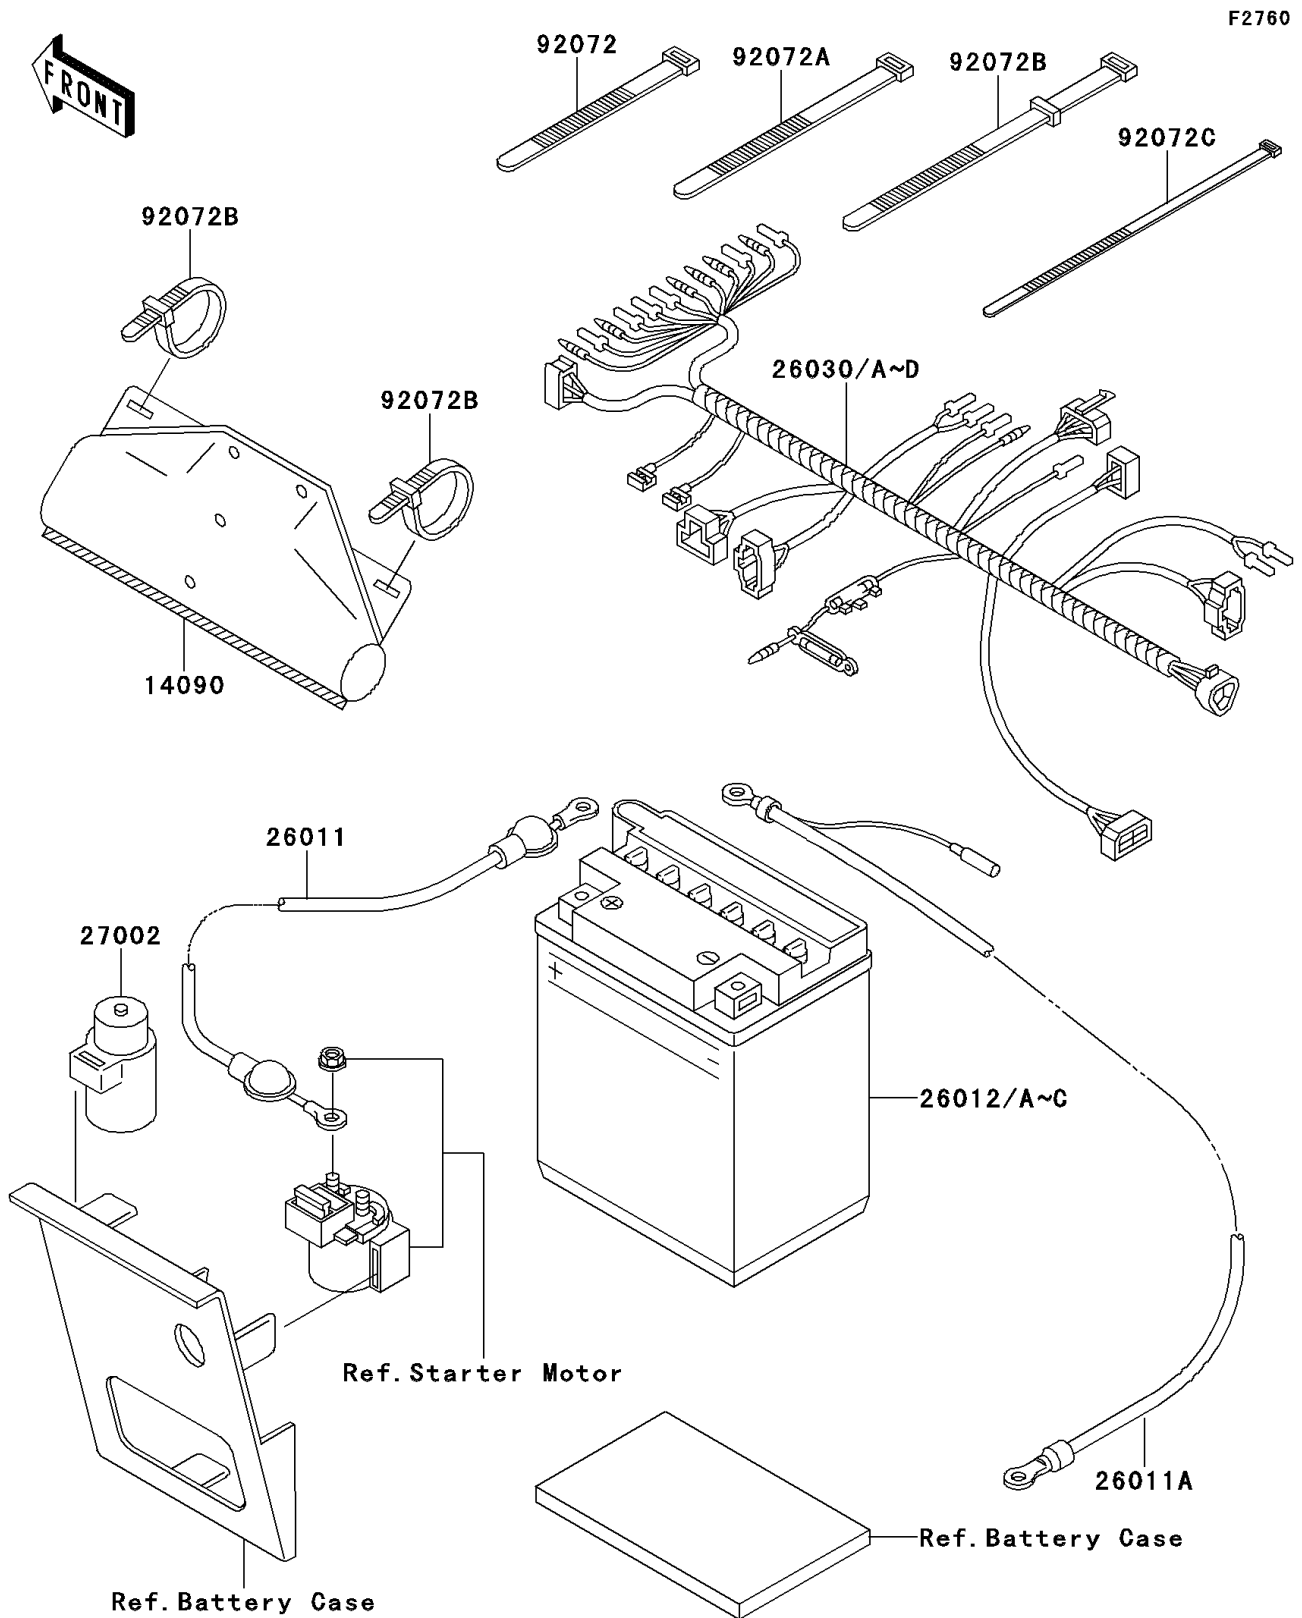

2001 Bayou 220

PARTS DIAGRAM

Chassis Electrical Equipment