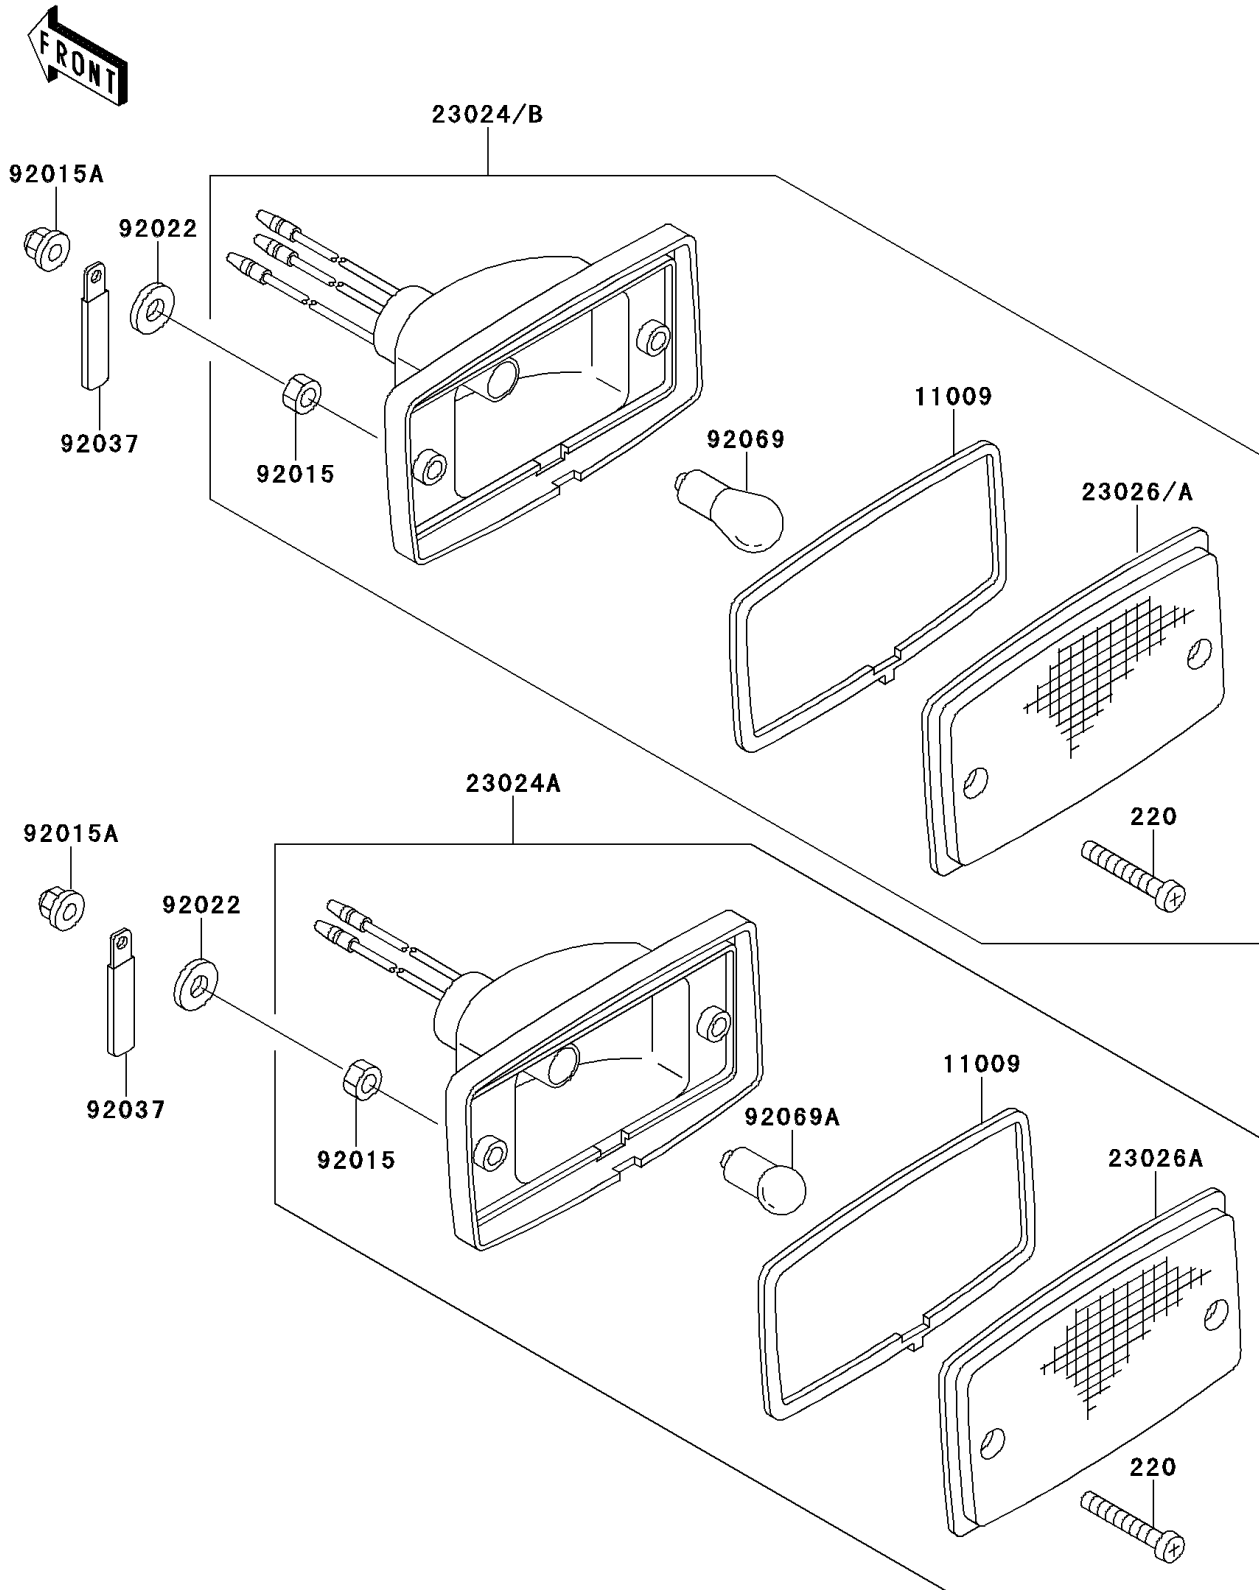

1997 Bayou 220 PARTS DIAGRAM

Taillight(s)

F2720

1997 Bayou 220 PARTS LIST

Taillight(s)

| ITEM NAME | PART NUMBER | QUANTITY |
|---------------------------------|-------------|----------|
| SCREW-PAN-CROS,4X25 (Ref # 220) | 220B0425 | 4 |
| GASKET,TAIL LAMP (Ref # 11009) | 11009-4004 | 2 |
| LAMP-ASSY-TAIL (Ref # 23024A) | 23024-1120 | 2 |
| LENS,TAIL LAMP (Ref # 23026A) | 23026-4003 | 2 |
| NUT,4MM (Ref # 92015) | 92015-1550 | 4 |
| NUT (Ref # 92015A) | 92015-1695 | 4 |
| WASHER,4.5X14X0.6 (Ref # 92022) | 92022-1681 | 4 |
| CLAMP,L=45 (Ref # 92037) | 92037-1539 | 2 |
| BULB,12V 8W (Ref # 92069A) | 92069-1012 | 2 |