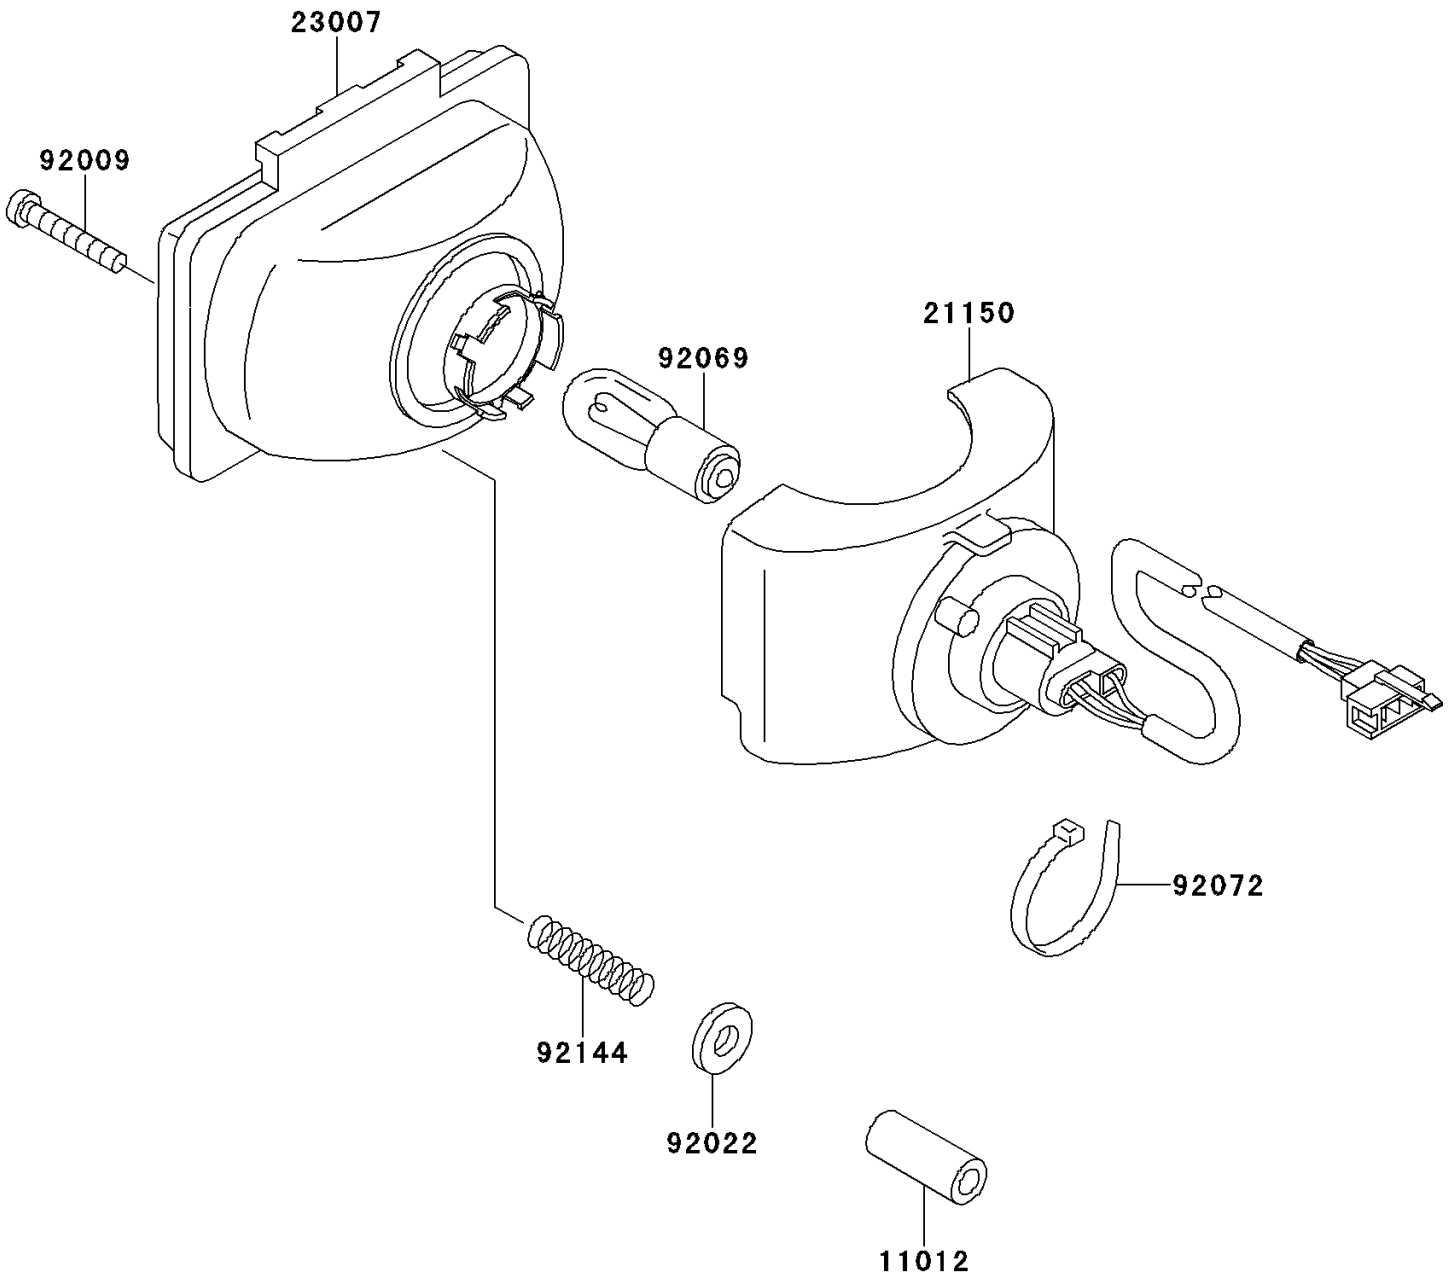

1997 Bayou 220 PARTS DIAGRAM

Headlight(s)

F2710

1997 Bayou 220 PARTS LIST

Headlight(s)

ITEM NAME	PART NUMBER	QUANTITY
CAP,VINYL PIPE,3X5X10 (Ref # 11012)	11012-1615	2
CORD-ASSY,HEAD LAMP (Ref # 21150)	21150-1051	2
LENS-COMP,HEAD LAMP (Ref # 23007)	23007-1172	2
SCREW,TAPPING,4X30 (Ref # 92009)	92009-1506	2
WASHER,NYLON,3.45X6.5X1.0 (Ref # 92022)	92022-1912	2
BULB,12V 25/25W (Ref # 92069)	92069-1010	2
BAND,HEAD LAMP (Ref # 92072)	92072-1244	2
SPRING,HEAD LAMP (Ref # 92144)	92144-1223	2