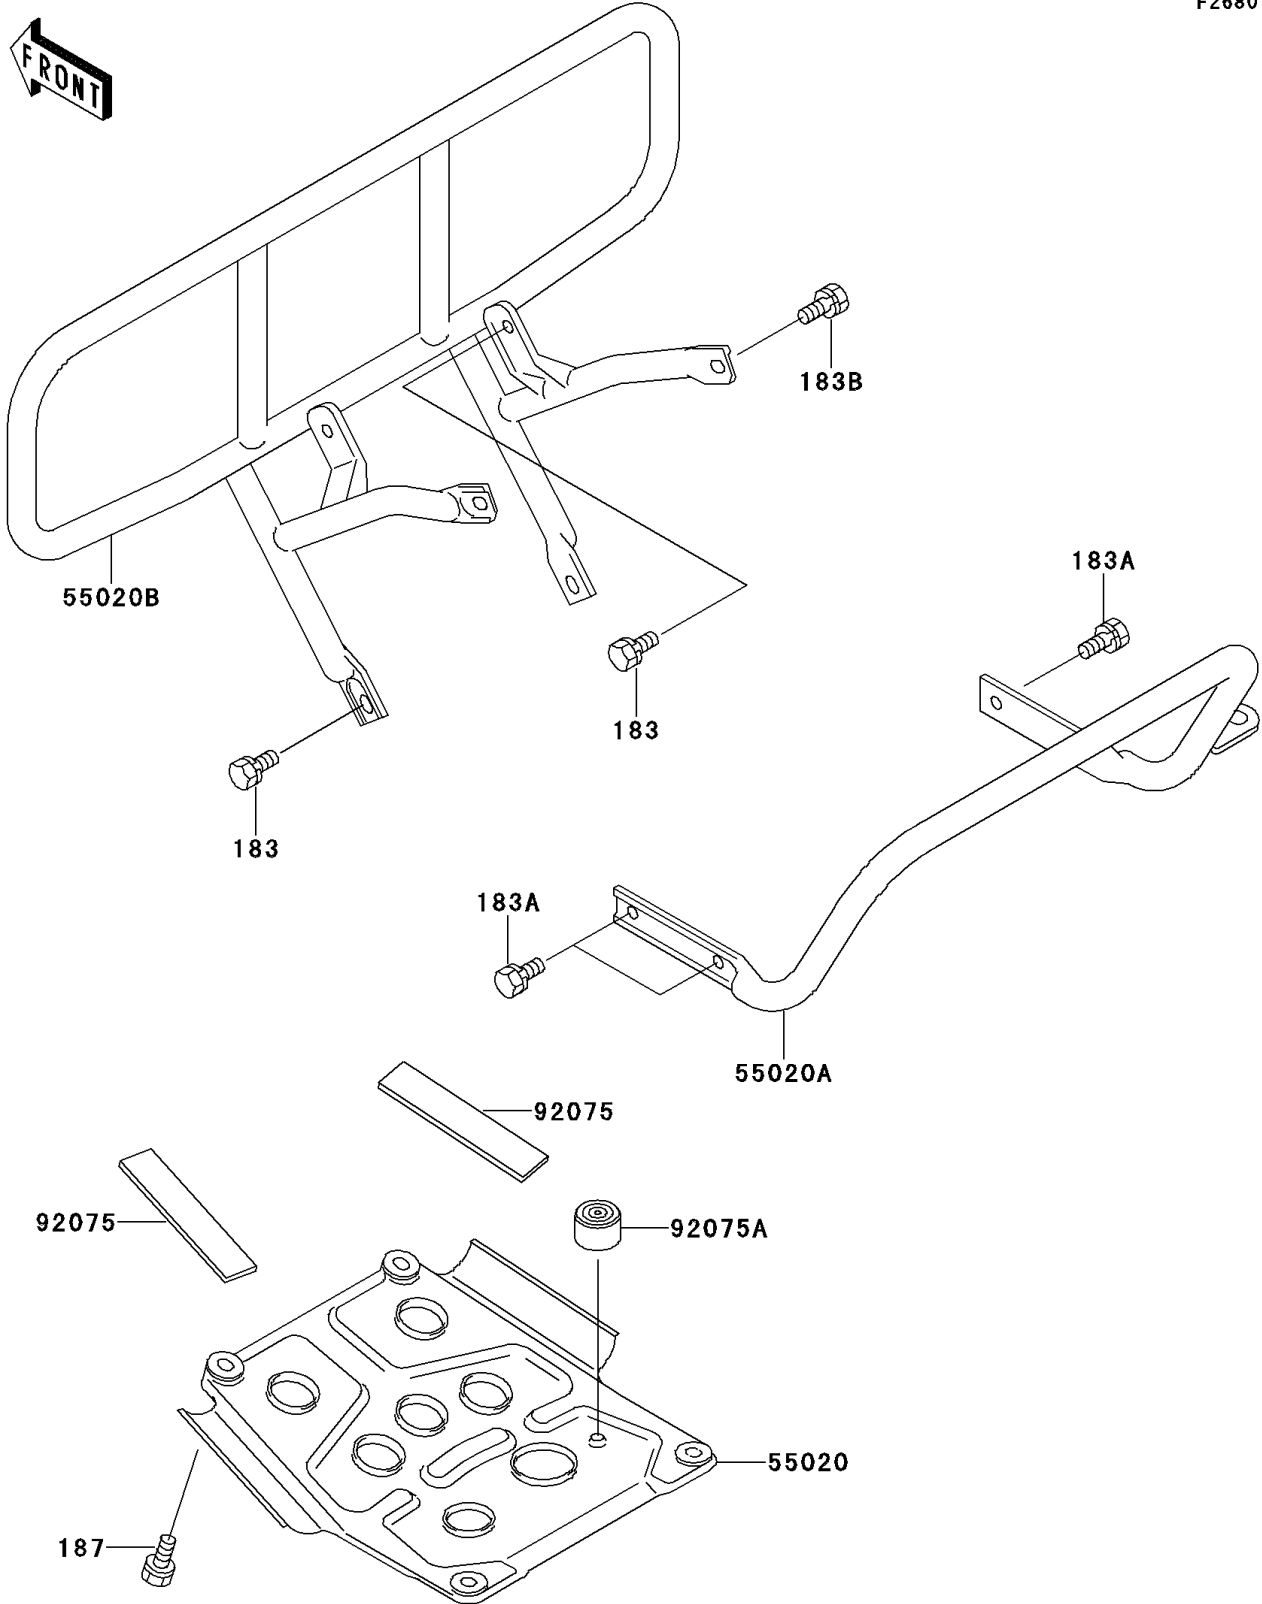

1997 Bayou 220 PARTS DIAGRAM

Guard(s)

F2680

1997 Bayou 220 PARTS LIST

Guard(s)

ITEM NAME	PART NUMBER	QUANTITY
BOLT-UPSET-WS-SMALL (Ref # 183)	183J0814	4
BOLT-UPSET-WS-SMALL (Ref # 183A)	183J0816	3
BOLT-UPSET-WS-SMALL (Ref # 183B)	183J0818	2
BOLT-UPSET-WSP (Ref # 187)	187D0614	2
GUARD,ENGINE (Ref # 55020)	55020-1271	1
GUARD,RR (Ref # 55020A)	55020-1273	1
GUARD,FR,S.GRAY (Ref # 55020B)	55020-1587-1U	1
DAMPER (Ref # 92075)	92075-1829	2
DAMPER (Ref # 92075A)	92075-1896	1