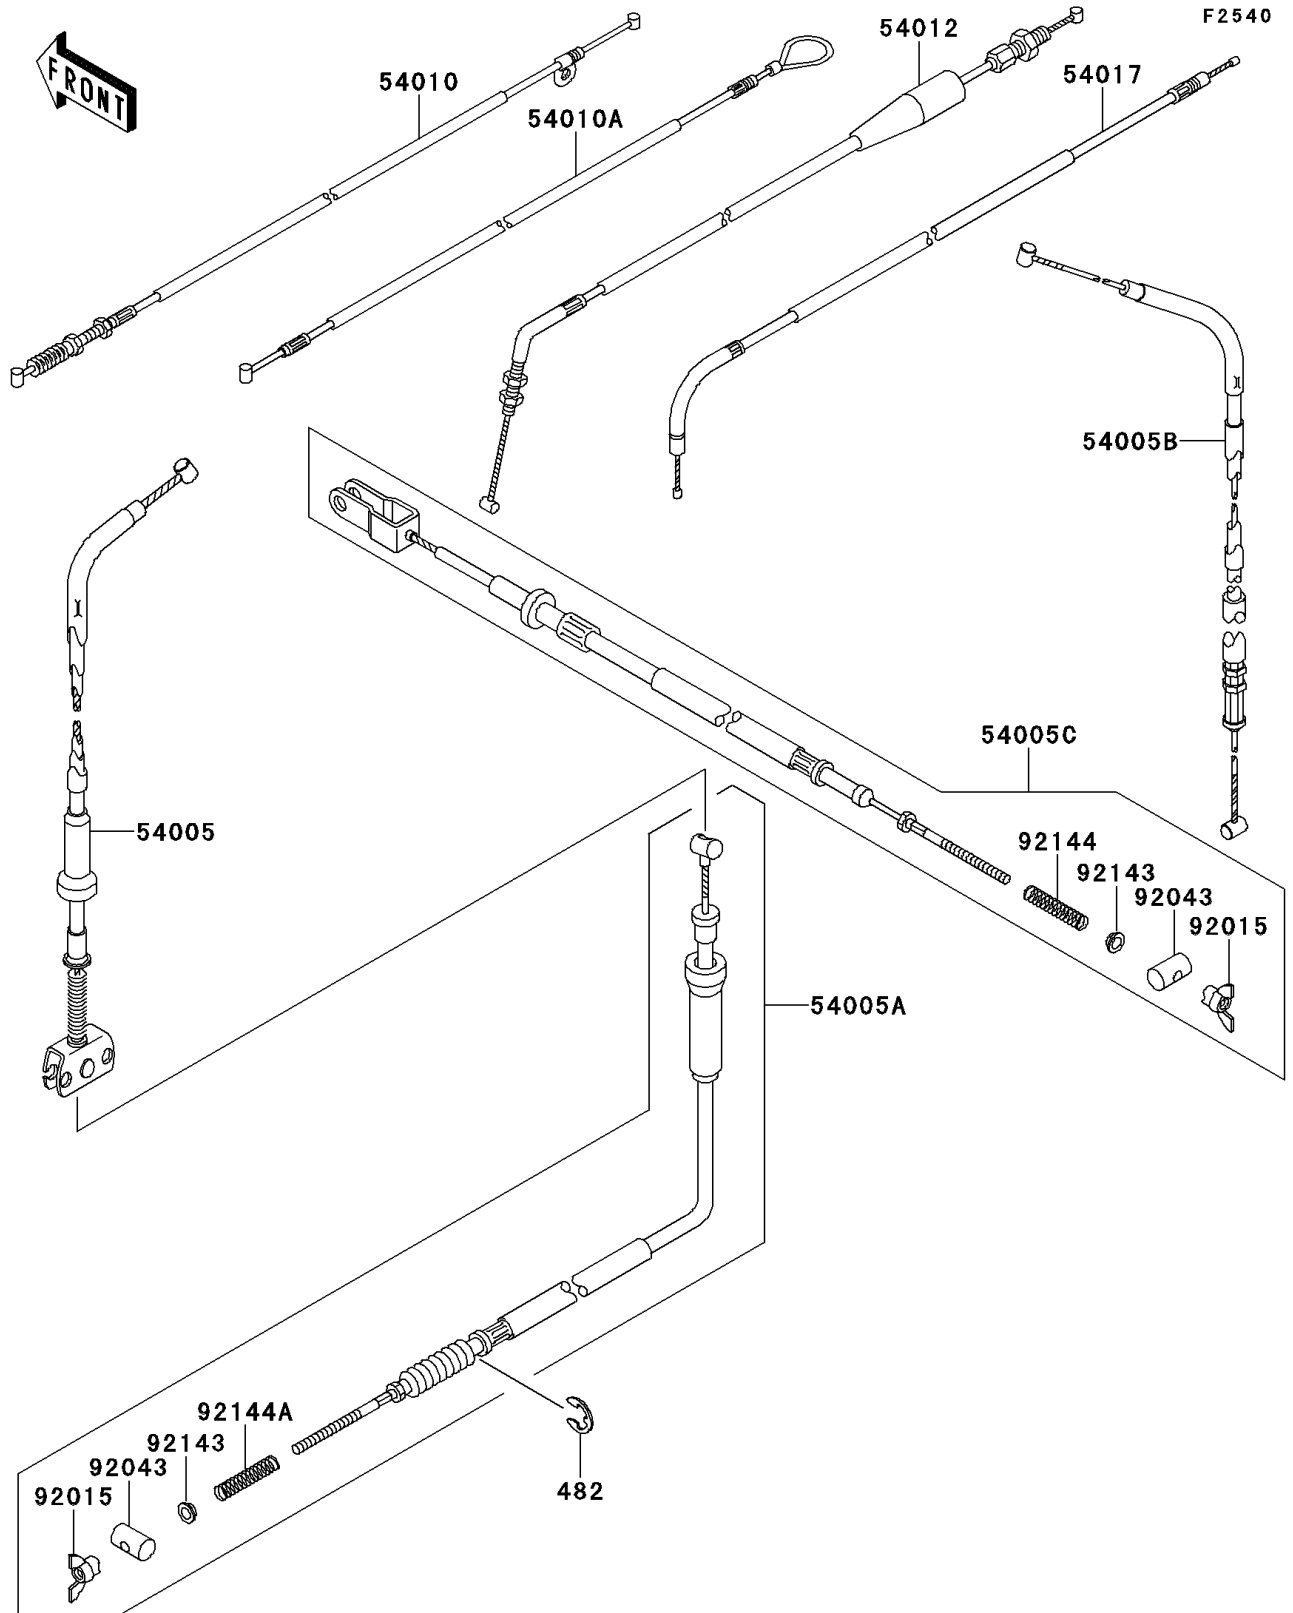

# 1997 Bayou 220 PARTS DIAGRAM

Cables

# 1997 Bayou 220 PARTS LIST

## Cables

ITEM NAME	PART NUMBER	QUANTITY
CIRCLIP-TYPE-E (Ref # 482)	482L7000	2
CABLE-BRAKE,FR,UPP (Ref # 54005)	54005-1153	1
CABLE-BRAKE,FR,LWR (Ref # 54005A)	54005-1154	2
CABLE-BRAKE,PARKING (Ref # 54005B)	54005-1155	1
CABLE-BRAKE,RR (Ref # 54005C)	54005-1156	1
CABLE,REVERSE (Ref # 54010)	54010-1073	1
CABLE,SEAT HOOK (Ref # 54010A)	54010-1074	1
CABLE-THROTTLE (Ref # 54012)	54012-1361	1
CABLE-STARTER (Ref # 54017)	54017-1137	1
NUT,WING,6MM (Ref # 92015)	92015-4004	3
PIN,12X20 (Ref # 92043)	92043-1392	3
COLLAR (Ref # 92143)	92143-1309	3
SPRING,BRAKE CABLE (Ref # 92144)	92144-1269	1
SPRING,BRAKE CABLE (Ref # 92144A)	92144-1270	2