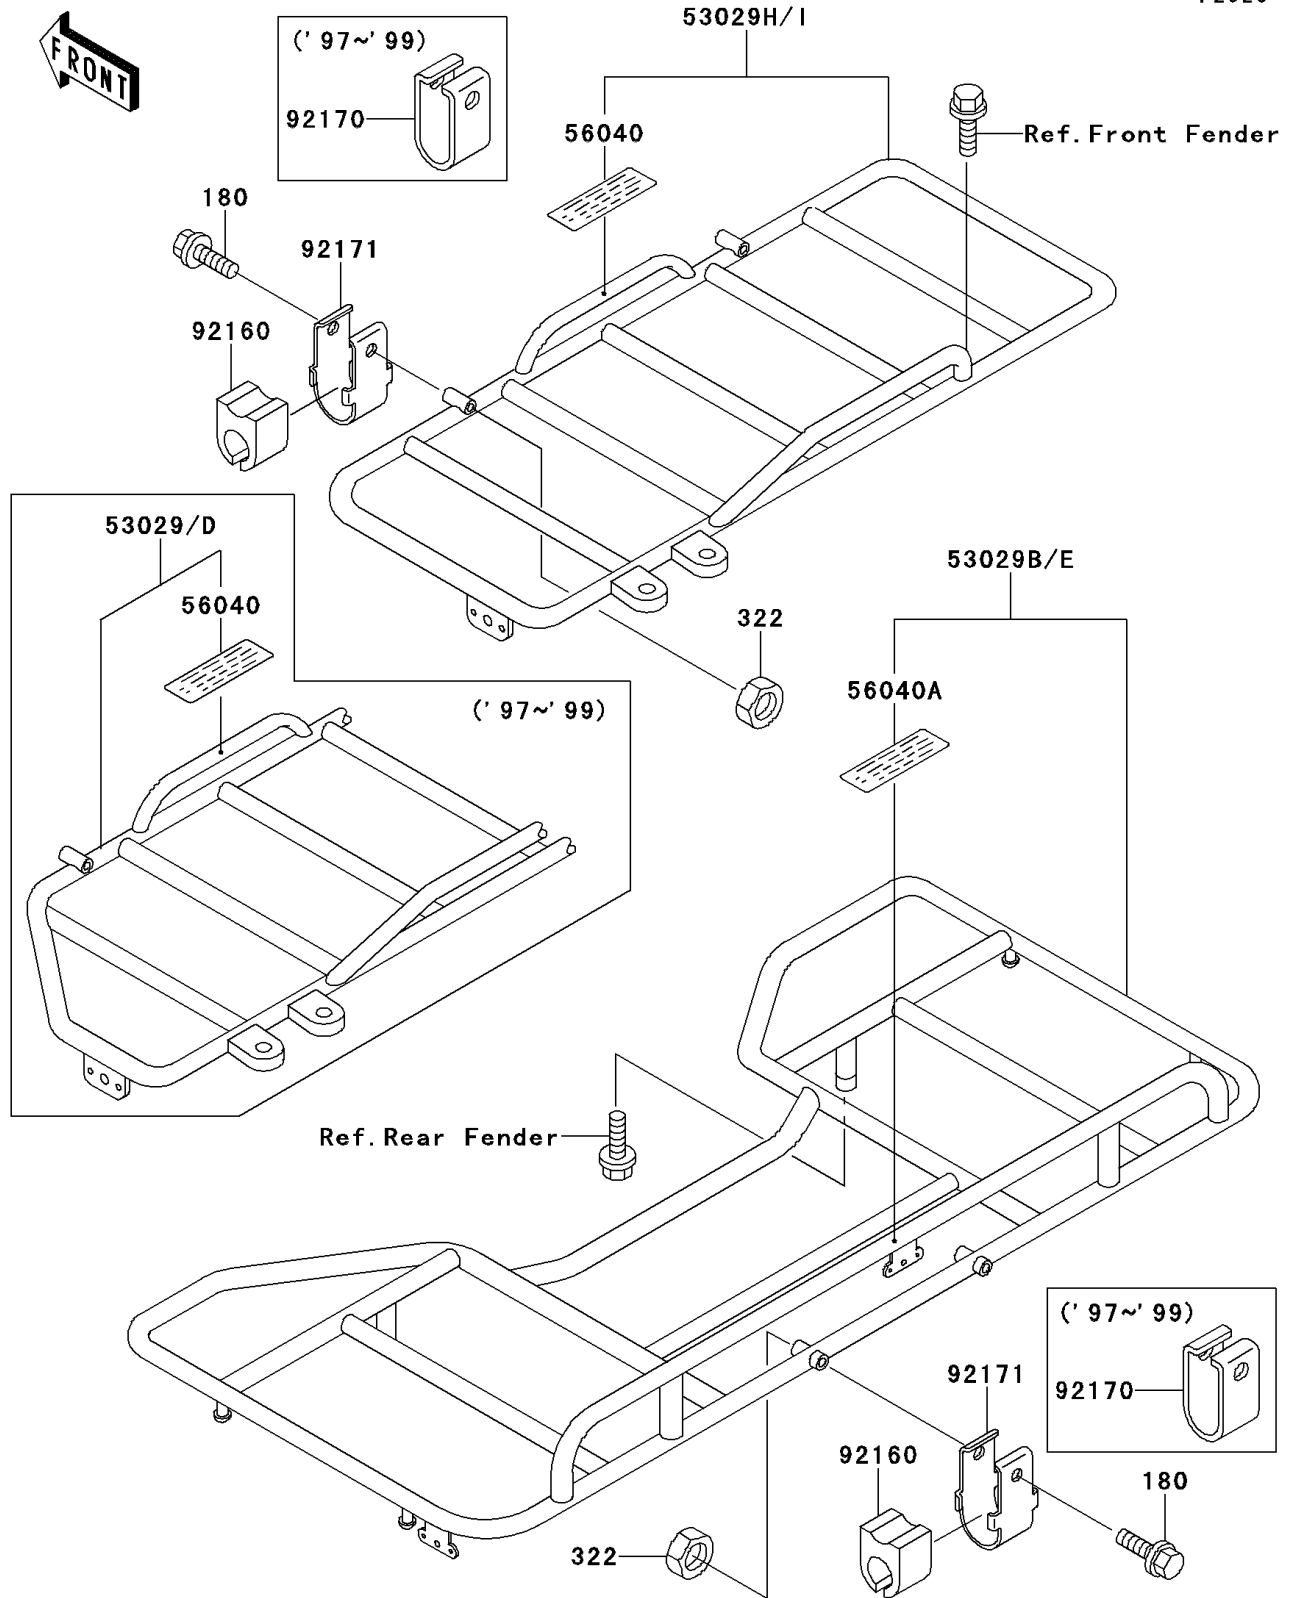

# 1997 Bayou 220 PARTS DIAGRAM

Carrier(s)

F2520

## 1997 Bayou 220 PARTS LIST

Carrier(s)

ITEM NAME	PART NUMBER	QUANTITY
BOLT-UPSET-WS (Ref # 180)	180J0640	4
NUT-CAP,6MM,BLACK (Ref # 322)	322C0600	4
LABEL-WARNING,MAXIMUM LOAD (Ref # 56040)	56040-1264	1
LABEL-WARNING,MAXIMUM LOAD (Ref # 56040A)	56040-1265	1
DAMPER (Ref # 92160)	92160-1112	4
CLAMP,CARRIER,GRAY (Ref # 92170)	92170-1741-1U	4
CARRIER,FR,S.GRAY (Ref # 53029)	53029-1176-1U	1
CARRIER,RR,S.GRAY (Ref # 53029B)	53029-1178-1U	1
CARRIER,FR,S.GRAY (Ref # 53029D)	53029-1188-1U	1
CARRIER,RR,S.GRAY (Ref # 53029E)	53029-1190-1U	1