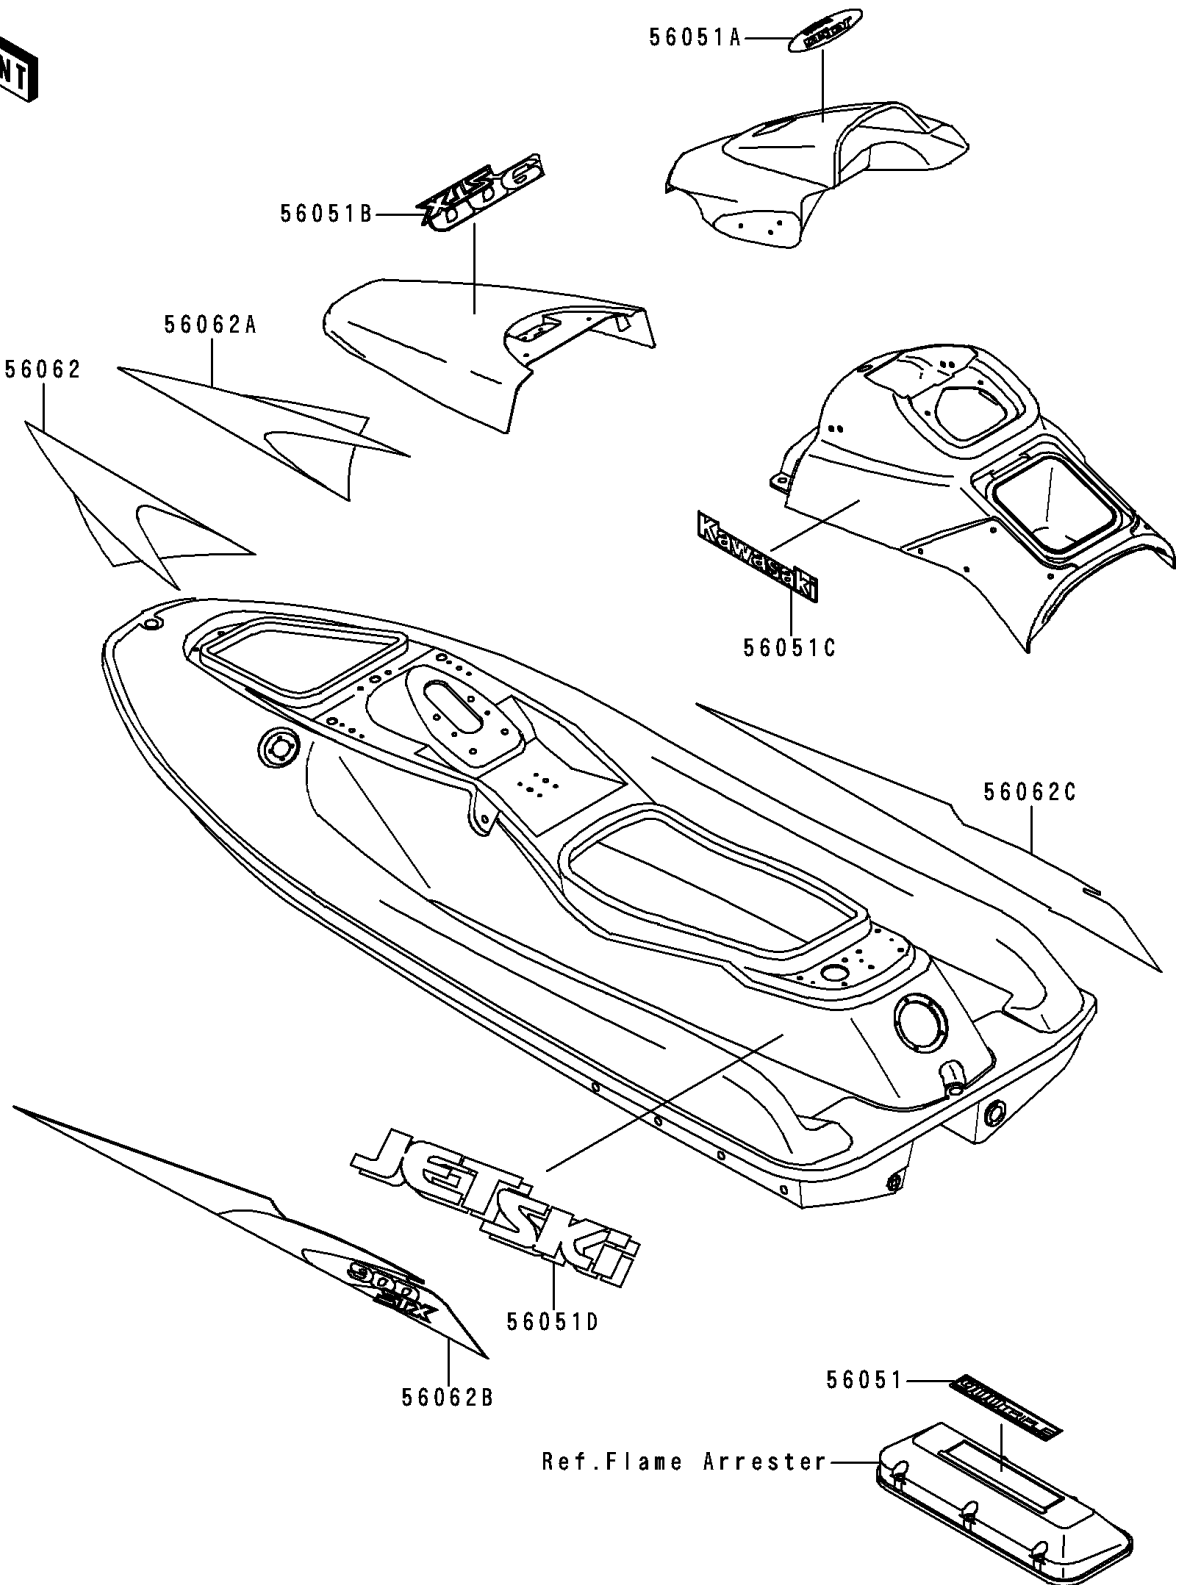

1998 900 STX PARTS DIAGRAM

Decals(JT900-A2)

F3880A

1998 900 STX PARTS LIST

Decals(JT900-A2)

ITEM NAME	PART NUMBER	QUANTITY
MARK,900 TRIPLE (Ref # 56051)	56051-3743	1
MARK,HANDLE COVER,JET SKI (Ref # 56051A)	56051-3751	1
MARK,HATCH COVER,900 STX (Ref # 56051B)	56051-3787	1
MARK,HANDLE COVER,KAWASAKI (Ref # 56051C)	56051-3788	1
MARK,DECK,JET SKI (Ref # 56051D)	56051-3791	1
PATTERN,DECK,FR,LH (Ref # 56062)	56062-3711	1
PATTERN,DECK,FR,RH (Ref # 56062A)	56062-3712	1
PATTERN,DECK,RR,LH (Ref # 56062B)	56062-3713	1
PATTERN,DECK,RR,RH (Ref # 56062C)	56062-3714	1