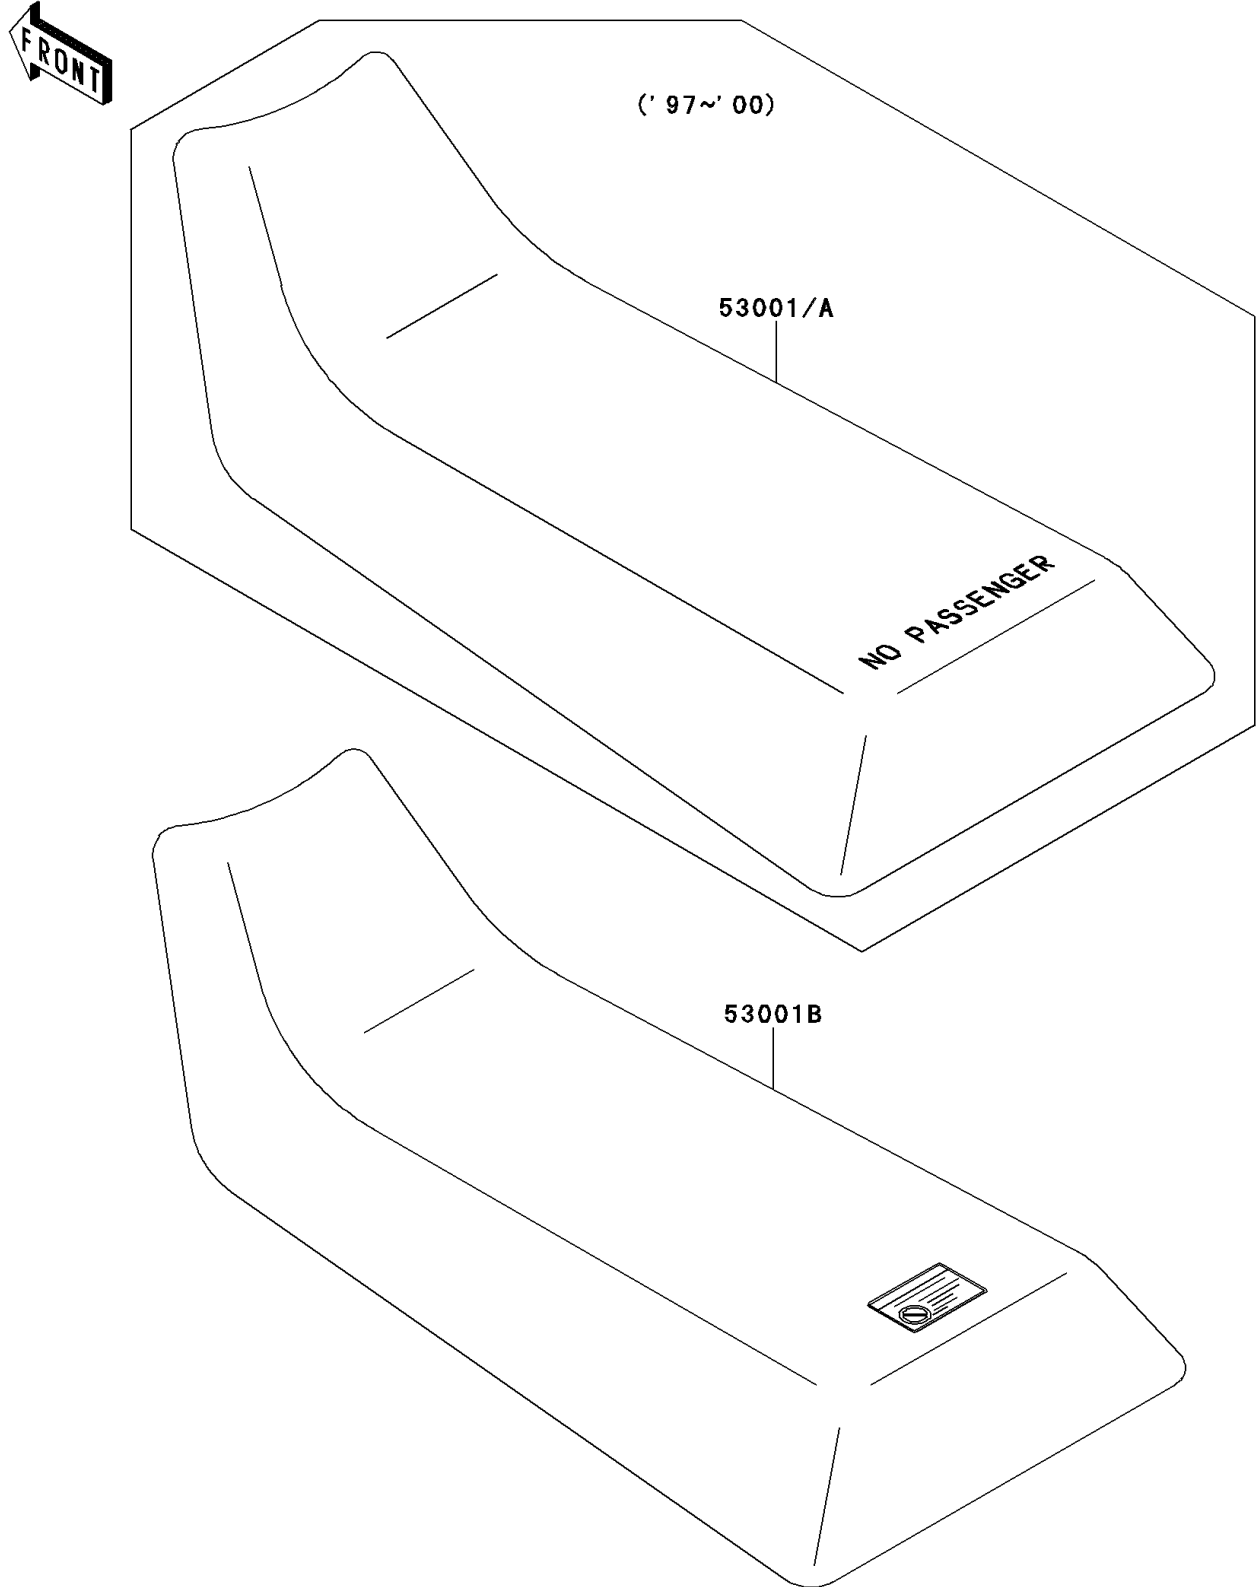

1997 Bayou 220 PARTS DIAGRAM

Seat

F2510

1997 Bayou 220 PARTS LIST

Seat

ITEM NAME	PART NUMBER	QUANTITY
SEAT-ASSY,BEIGE (Ref # 53001)	53001-1516-K5	1
SEAT-ASSY,GRAY (Ref # 53001A)	53001-1516-LG	1