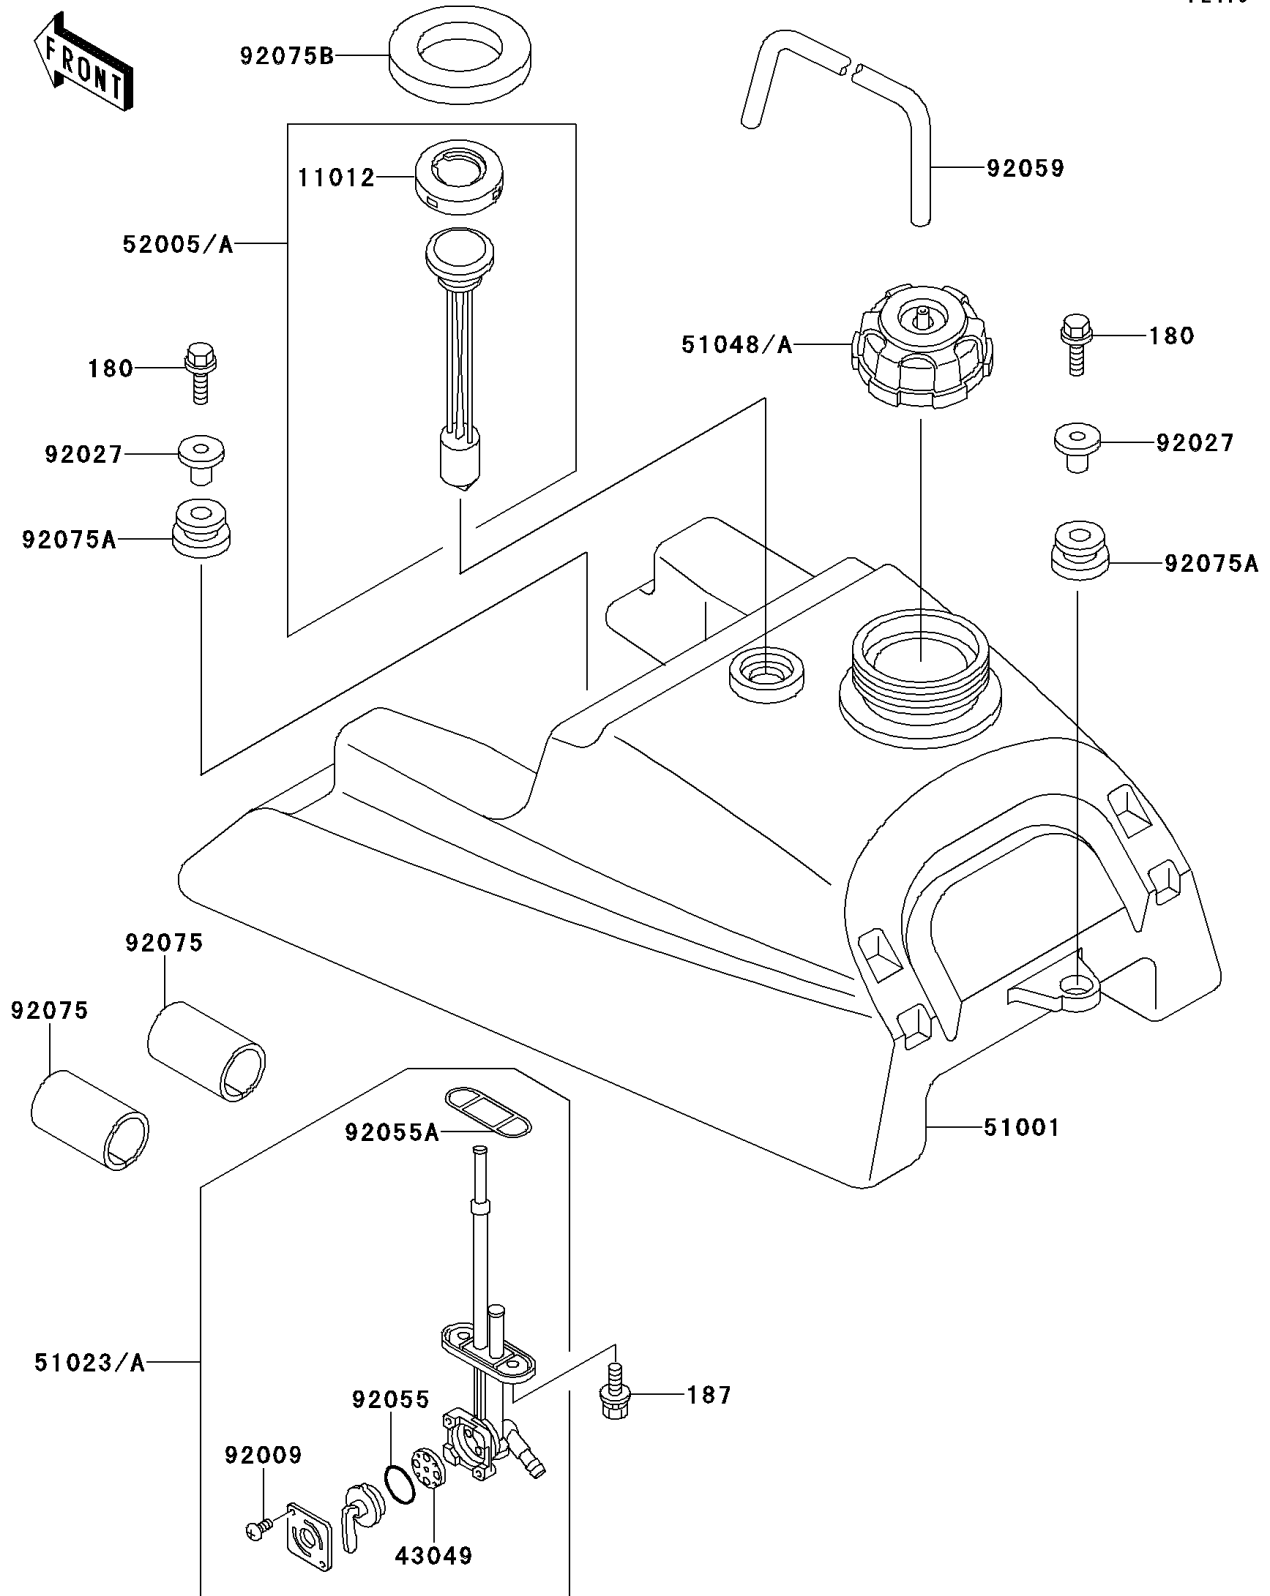

1997 Bayou 220 PARTS DIAGRAM

Fuel Tank

F2410

1997 Bayou 220 PARTS LIST

Fuel Tank

ITEM NAME	PART NUMBER	QUANTITY
BOLT-UPSET-WS,6X25 (Ref # 180)	180D0625	3
BOLT-UPSET-WSP (Ref # 187)	187B0614	2
CAP,FUEL GAUGE (Ref # 11012)	11012-1627	1
PACKING,FUEL TAP LEVER (Ref # 43049)	43049-1017	1
TANK-COMP-FUEL (Ref # 51001)	51001-1272	1
TAP-ASSY,FUEL (Ref # 51023)	51023-1141	1
CAP-ASSY-TANK,FUEL (Ref # 51048)	51048-1090	1
GAUGE,FUEL (Ref # 52005)	52005-1086	1
SCREW,3X5 (Ref # 92009)	92009-1123	2
COLLAR,L=16.1 (Ref # 92027)	92027-1847	3
RING-O,FUEL TAP LEVER (Ref # 92055)	92055-1111	1
RING-O,FUEL TAP PACKING (Ref # 92055A)	92055-1348	1
TUBE,5X9.4X250 (Ref # 92059)	92059-1967	1
DAMPER,FUEL TANK,FR,UNDER (Ref # 92075)	92075-1369	2
DAMPER (Ref # 92075A)	92075-1787	3
DAMPER,42.5X70X8.5 (Ref # 92075B)	92075-1988	1