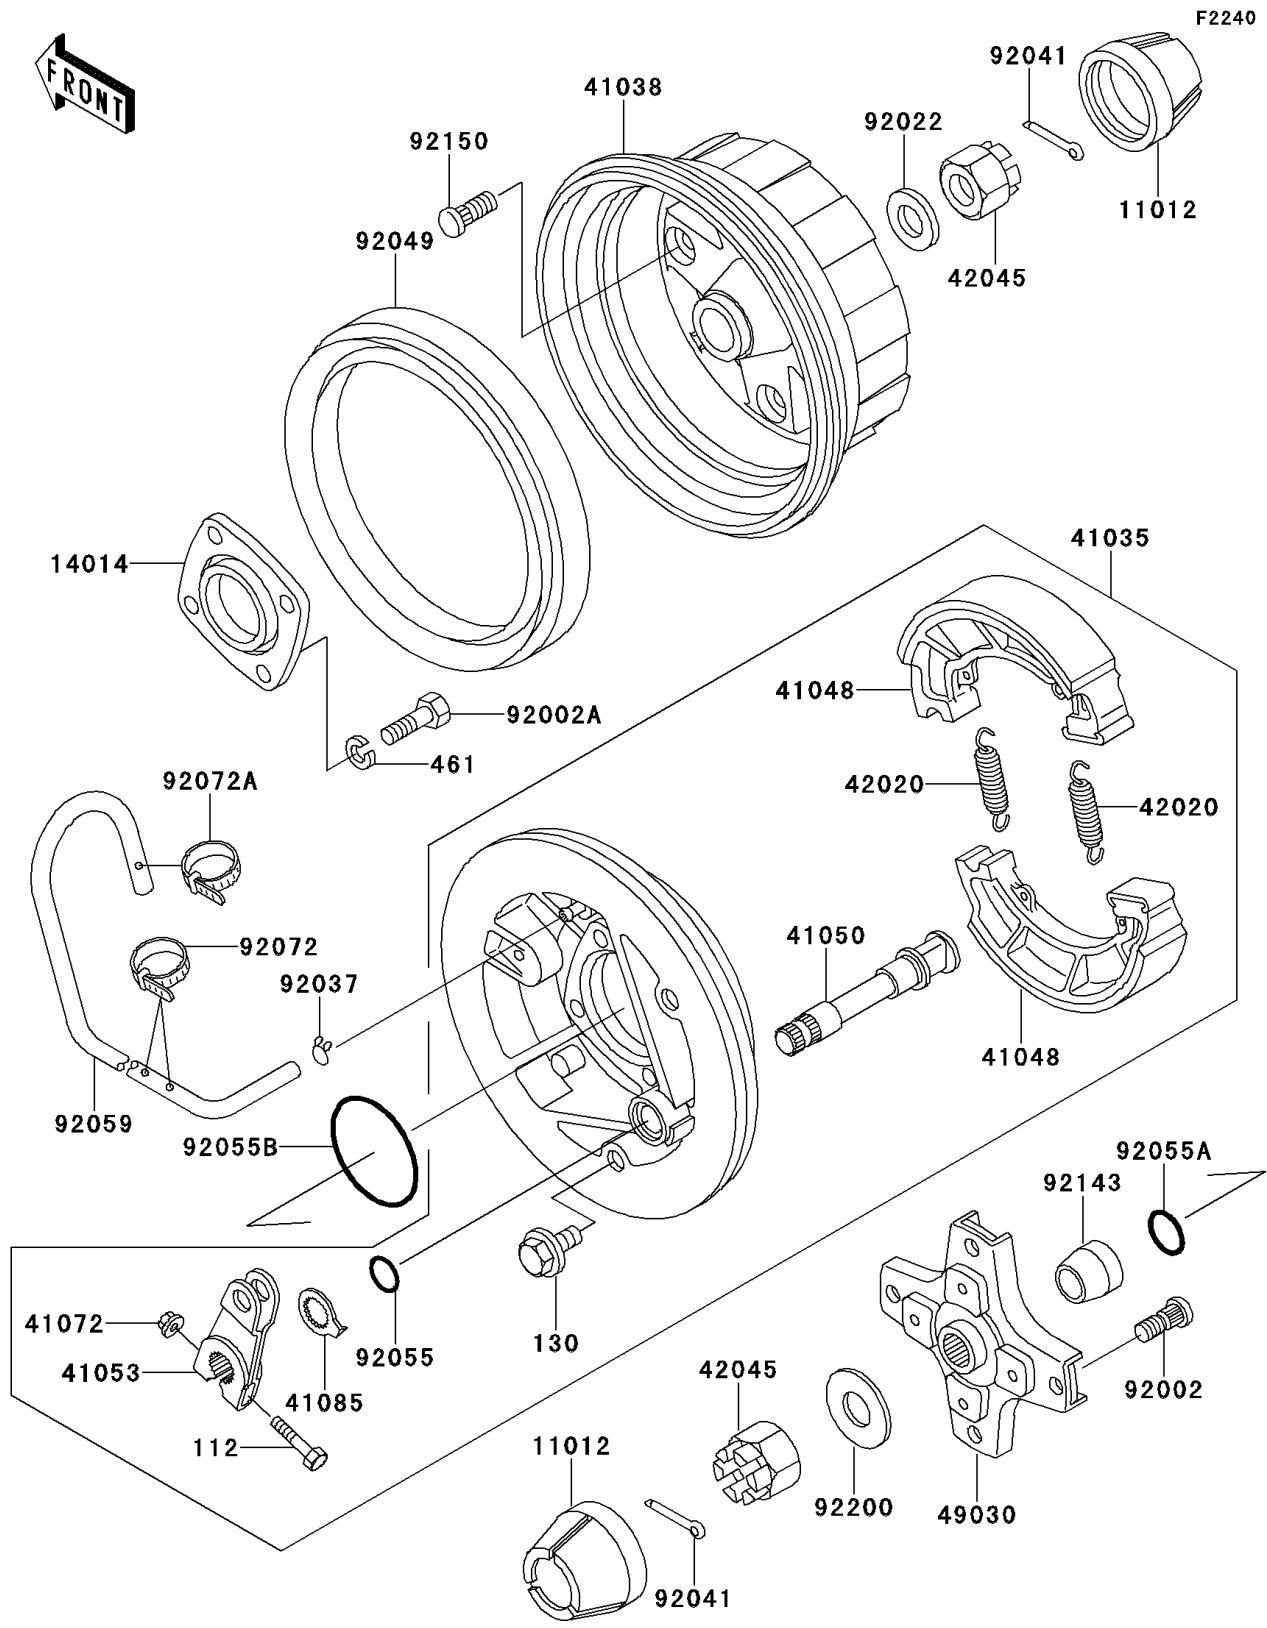

1997 Bayou 220 PARTS DIAGRAM

Rear Hub

1997 Bayou 220 PARTS LIST

Rear Hub

ITEM NAME	PART NUMBER	QUANTITY
BOLT-UPSET (Ref # 112)	112H0640	1
BOLT-FLANGED,10X16 (Ref # 130)	130B1016	1
WASHER-SPRING,10MM (Ref # 461)	461F1000	4
CAP,WHEEL (Ref # 11012)	11012-1969	2
PLATE-POSITION (Ref # 14014)	14014-1072	1
PANEL-ASSY-BRAKE,RR,RH (Ref # 41035)	41035-1239	1
DRUM,RR (Ref # 41038)	41038-1201	1
SHOE-BRAKE (Ref # 41048)	41048-1069	2
CAM-BRAKE (Ref # 41050)	41050-1074	1
LEVER-BRAKE CAM (Ref # 41053)	41053-1064	1
NUT,6MM (Ref # 41072)	41072-007	1
INDICATOR (Ref # 41085)	41085-1053	1
SPRING,BRAKE SHOE (Ref # 42020)	42020-004	2
NUT,CASTLE,18MM (Ref # 42045)	42045-018	2
HUB,RR,LH (Ref # 49030)	49030-1086	1
BOLT,10MM (Ref # 92002)	92002-1459	4
BOLT,10X30 (Ref # 92002A)	92002-1918	4
WASHER,18.3X34X4.5 (Ref # 92022)	92022-1658	1
CLAMP,TUBE (Ref # 92037)	92037-147	1
COTTER,4.0X35 (Ref # 92041)	92041-1053	2
SEAL-OIL (Ref # 92049)	92049-1242	1
RING-O,ID=16.4 (Ref # 92055)	92055-1376	1
RING-O,ID=24.5 (Ref # 92055A)	92055-1459	1
RING-O (Ref # 92055B)	92055-3018	1
TUBE,4.7X9.5X1240 (Ref # 92059)	92059-1968	1
BAND,L=123 (Ref # 92072)	92072-030	2
BAND,L=149 (Ref # 92072A)	92072-031	1
COLLAR,L=18 (Ref # 92143)	92143-1115	1
BOLT,10MM (Ref # 92150)	92150-1110	4

1997 Bayou 220 PARTS LIST

Rear Hub

ITEM NAME	PART NUMBER	QUANTITY
WASHER,18.5X52X4.5 (Ref # 92200)	92200-1474	1