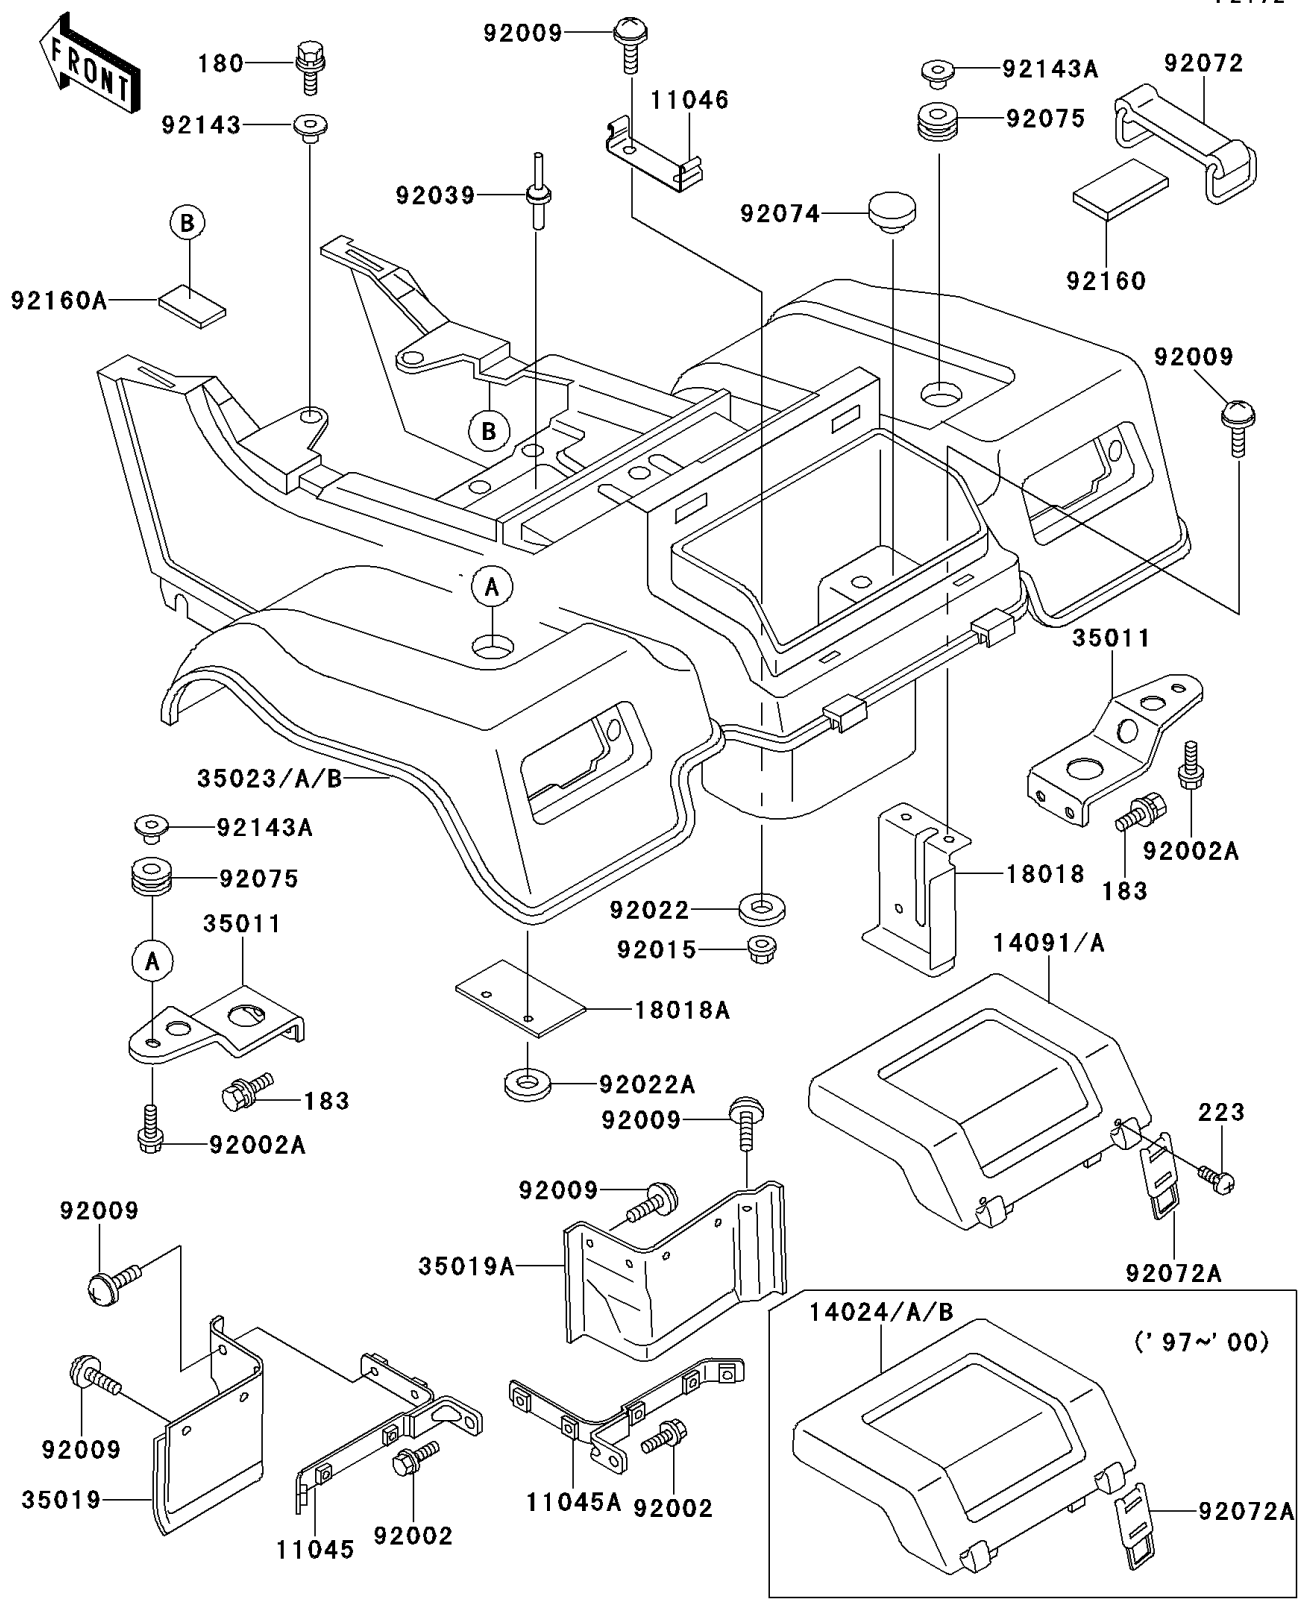

1997 Bayou 220 PARTS DIAGRAM

Rear Fender(s)

F2172

1997 Bayou 220 PARTS LIST

Rear Fender(s)

ITEM NAME	PART NUMBER	QUANTITY
BOLT-UPSET-WS (Ref # 180)	180D0618	2
BOLT-UPSET-WS-SMALL (Ref # 183)	183J0814	4
BRACKET,REAR FLAP,LH (Ref # 11045)	11045-1731	1
BRACKET,REAR FLAP,RH (Ref # 11045A)	11045-1732	1
BRACKET,TOOL BAND (Ref # 11046)	11046-1451	1
COVER,REAR FENDER,F.GREEN (Ref # 14024)	14024-1477-59	1
COVER,REAR FENDER,F.RED (Ref # 14024B)	14024-1477-6L	1
PLATE-HEAT GUARD (Ref # 18018)	18018-1075	1
PLATE-HEAT GUARD (Ref # 18018A)	18018-1079	1
STAY,REAR FENDER (Ref # 35011)	35011-1363	2
FLAP,RR,LH (Ref # 35019)	35019-1253	1
FLAP,RR,RH (Ref # 35019A)	35019-1254	1
FENDER-REAR,F.GREEN (Ref # 35023)	35023-1196-59	1
FENDER-REAR,F.RED (Ref # 35023B)	35023-1196-6L	1
BOLT,6X14 (Ref # 92002)	92002-1351	2
BOLT,FLANGED,8X25 (Ref # 92002A)	92002-1591	2
SCREW,6X14 (Ref # 92009)	92009-1288	14
NUT,FLANGED,6MM,BLACK (Ref # 92015)	92015-1233	2
WASHER,6.5X20X1.6 (Ref # 92022)	92022-1804	2
WASHER (Ref # 92022A)	92022-4017	2
RIVET,POP (Ref # 92039)	92039-4006	2
BAND (Ref # 92072)	92072-1085	1
BAND (Ref # 92072A)	92072-1227	2
PLUG,11X3.2 (Ref # 92074)	92074-038	1
DAMPER (Ref # 92075)	92075-1898	2
COLLAR,L=6.5 (Ref # 92143)	92143-1025	2
COLLAR,MUFFLER FITTING (Ref # 92143A)	92143-1069	2
DAMPER,TOOL KIT (Ref # 92160)	92160-1076	1
DAMPER (Ref # 92160A)	92160-1102	2