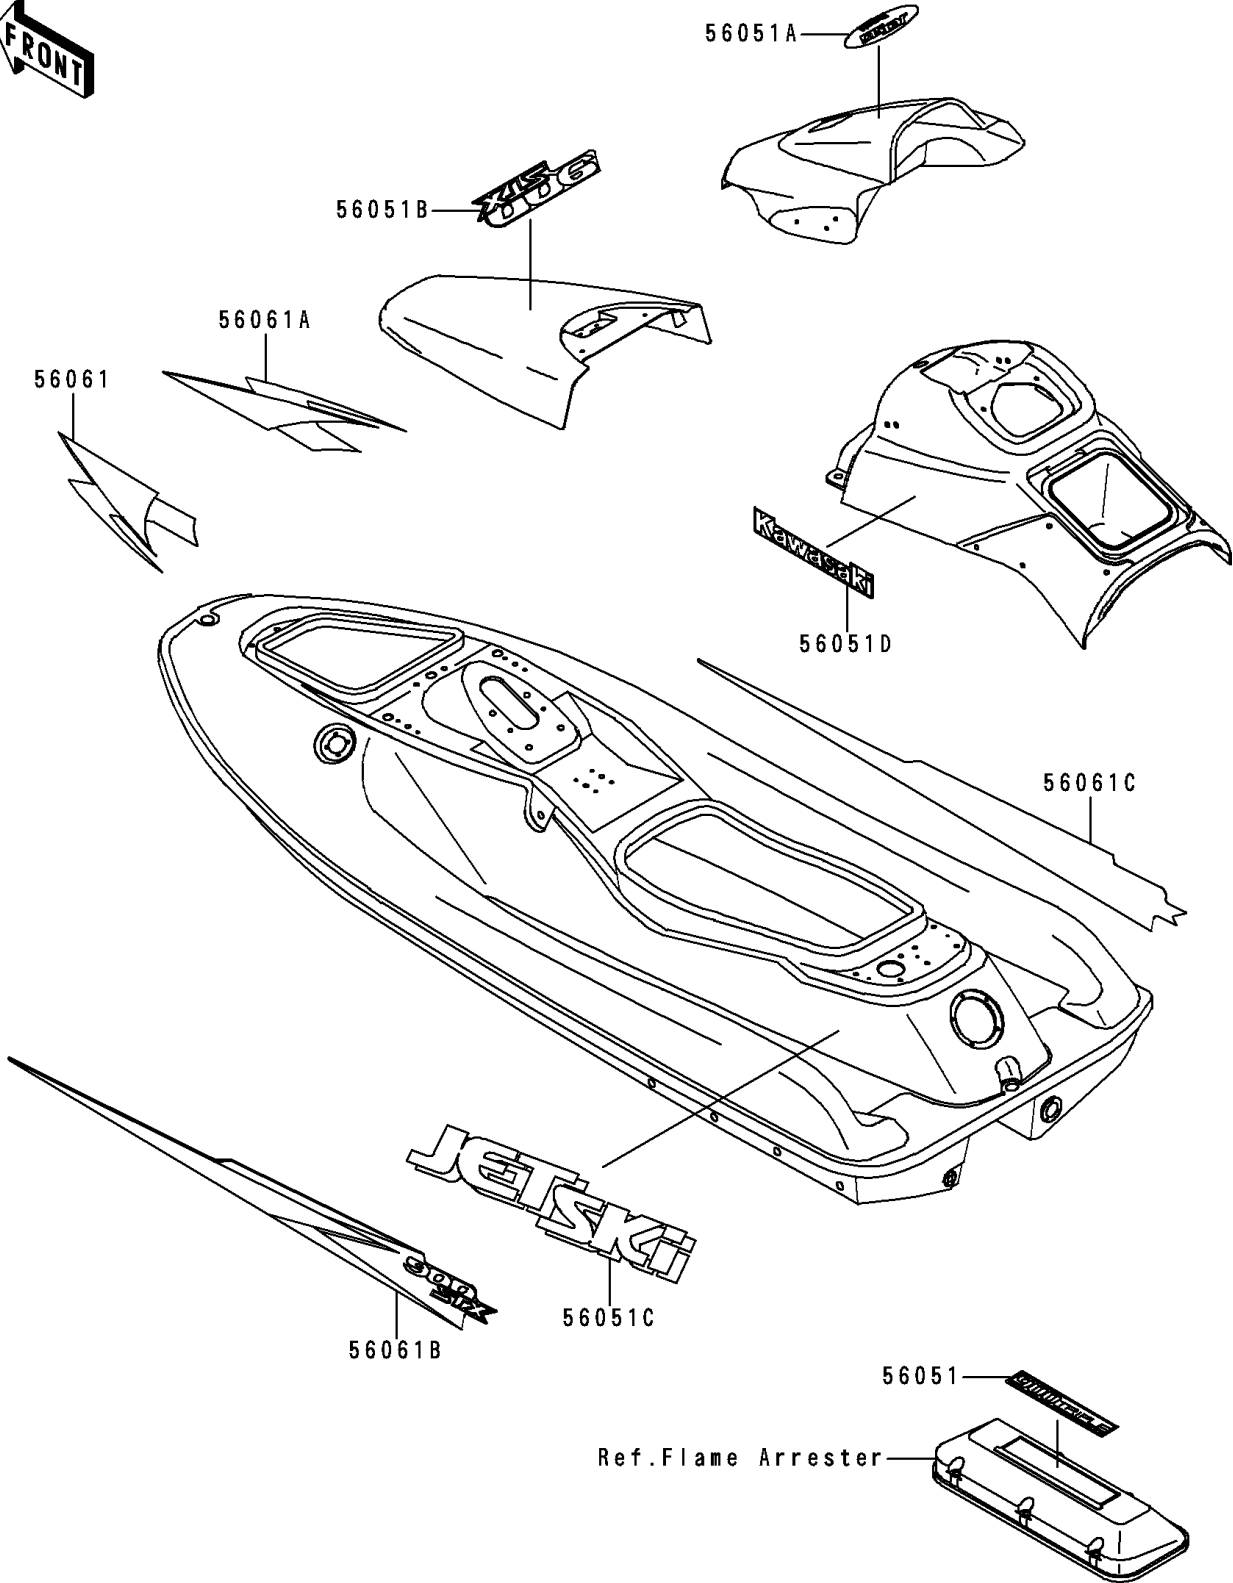

1997 900 STX PARTS DIAGRAM

Decals(JT900-A1)

F3880

1997 900 STX PARTS LIST

Decals(JT900-A1)

ITEM NAME	PART NUMBER	QUANTITY
MARK,900 TRIPLE (Ref # 56051)	56051-3743	1
MARK,HANDLE COVER,JET SKI (Ref # 56051A)	56051-3751	1
MARK,HATCH COVER,900 STX (Ref # 56051B)	56051-3759	1
MARK,DECK,JET SKI (Ref # 56051C)	56051-3760	1
MARK,KAWASAKI (Ref # 56051D)	56051-3770	1
PATTERN,DECK,FR,LH (Ref # 56061)	56061-3790	1
PATTERN,DECK,FR,RH (Ref # 56061A)	56061-3791	1
PATTERN,DECK,RR,LH (Ref # 56061B)	56061-3792	1
PATTERN,DECK,RR,RH (Ref # 56061C)	56061-3793	1