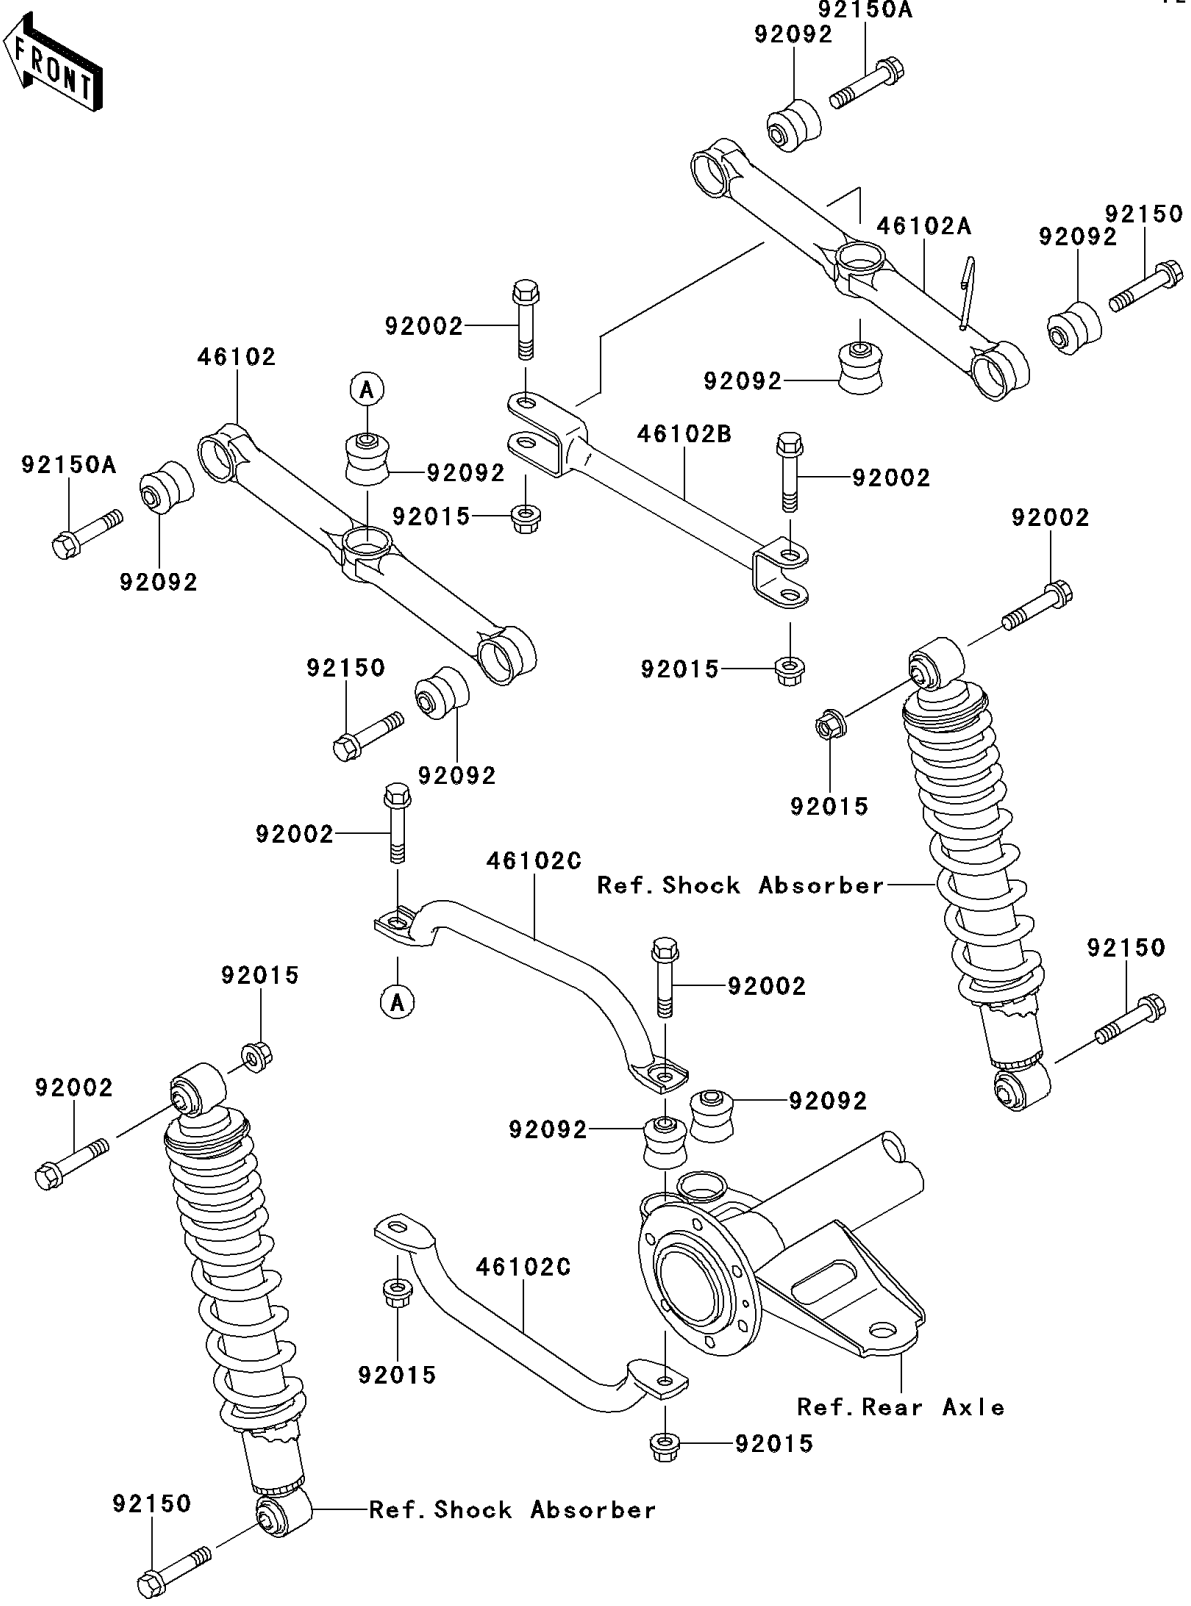

1997 Bayou 220 PARTS DIAGRAM

Rear Suspension

F2153

1997 Bayou 220 PARTS LIST

Rear Suspension

ITEM NAME	PART NUMBER	QUANTITY
ROD,SUSPENSION,RR,LH (Ref # 46102)	46102-1210	1
ROD,SUSPENSION,RR,RH (Ref # 46102A)	46102-1211	1
ROD,SUSPENSION,RIGHT CROSS (Ref # 46102B)	46102-1213	1
ROD,SUSPENSION,LEFT CROSS (Ref # 46102C)	46102-1330	2
BOLT,FLANGED,10X53.5 (Ref # 92002)	92002-1529	6
NUT,LOCK,10MM (Ref # 92015)	92015-1597	6
BUSHING-RUBBER (Ref # 92092)	92092-1064	8
BOLT,FLANGED,10X49 (Ref # 92150)	92150-1048	4
BOLT,FLANGED,10X52 (Ref # 92150A)	92150-1070	2