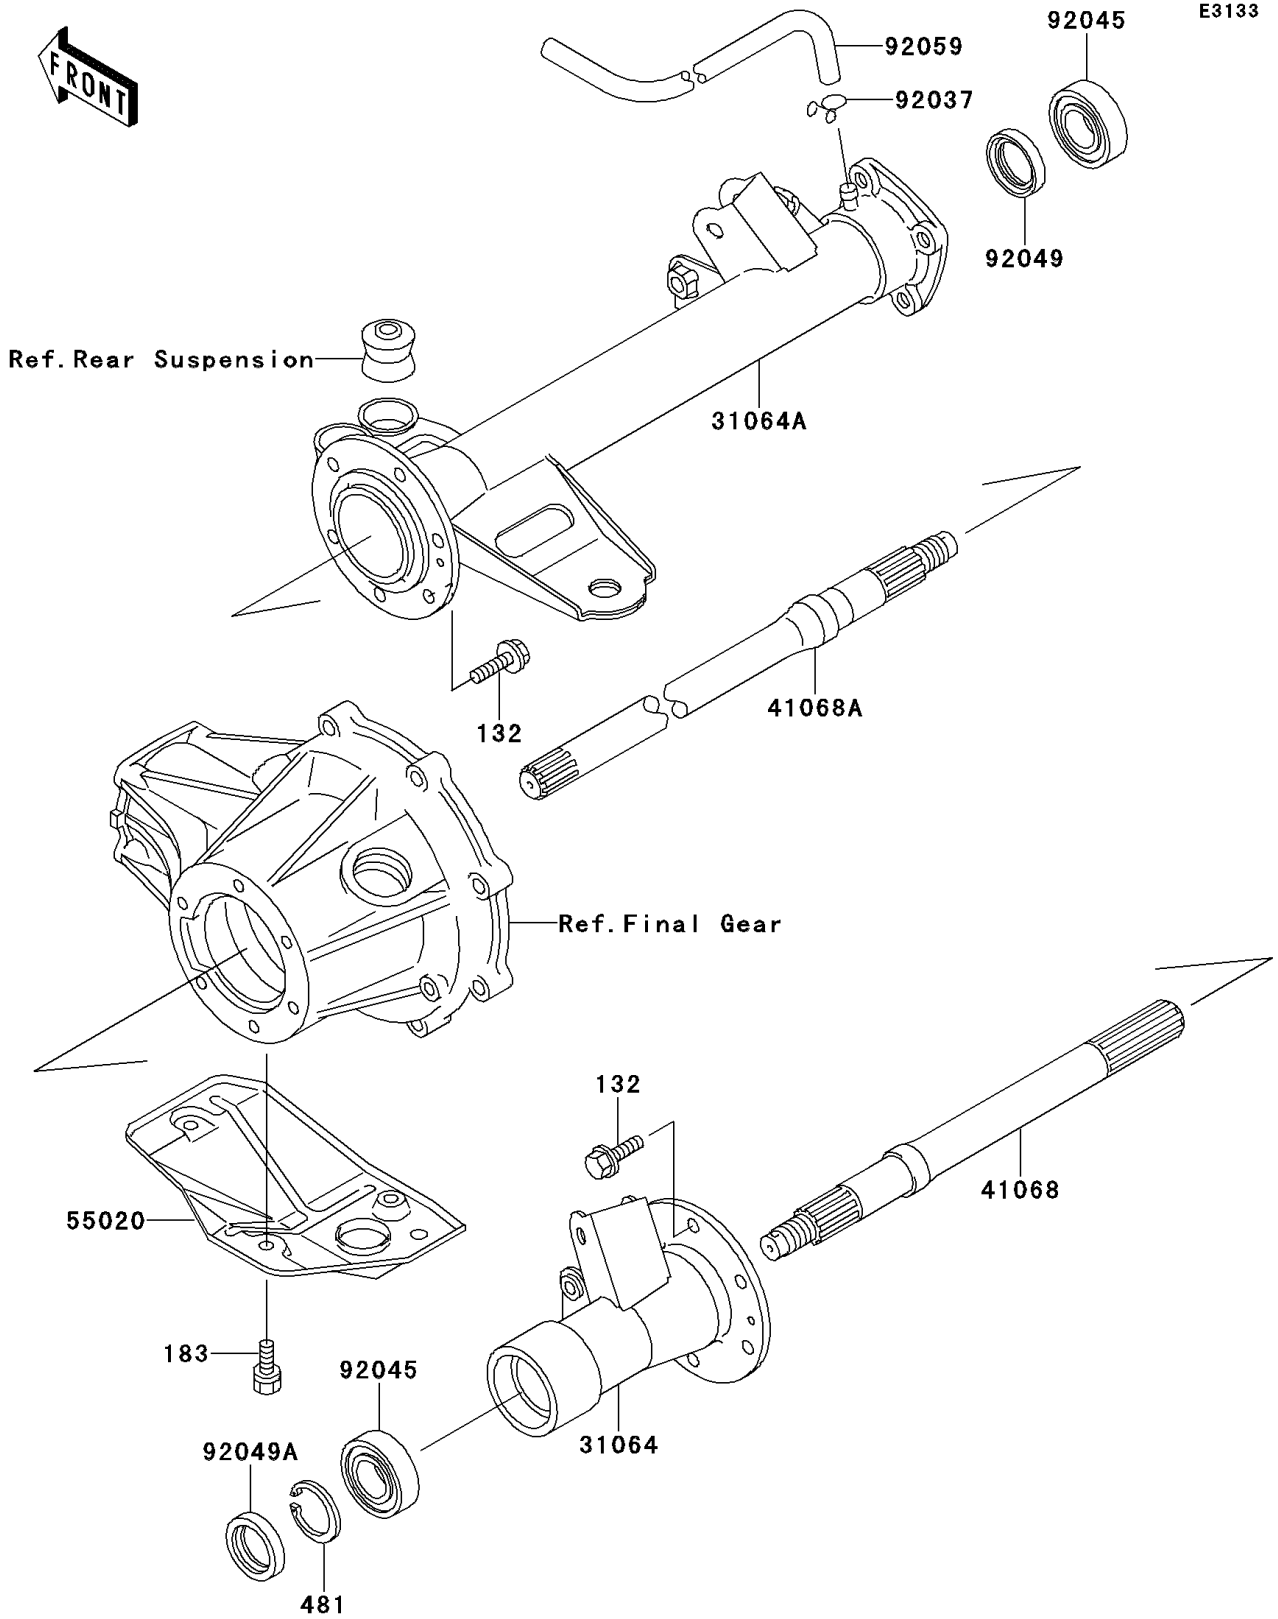

1997 Bayou 220 PARTS DIAGRAM

Rear Axle

1997 Bayou 220 PARTS LIST

Rear Axle

ITEM NAME	PART NUMBER	QUANTITY
BOLT-FLANGED-SMALL (Ref # 132)	132J0820	12
BOLT-UPSET-WS-SMALL (Ref # 183)	183H0814	3
CIRCLIP (Ref # 481)	481J5200	1
PIPE-COMP,LH (Ref # 31064)	31064-1088	1
PIPE-COMP,RH (Ref # 31064A)	31064-1089	1
AXLE,LH (Ref # 41068)	41068-1244	1
AXLE,RH (Ref # 41068A)	41068-1245	1
GUARD (Ref # 55020)	55020-1276	1
CLAMP,TUBE (Ref # 92037)	92037-147	1
BEARING-BALL,6205DDU (Ref # 92045)	92045-1229	2
SEAL-OIL,S030428 (Ref # 92049)	92049-1236	1
SEAL-OIL (Ref # 92049A)	92049-1287	1
TUBE,4.7X9.5X1240 (Ref # 92059)	92059-1968	1