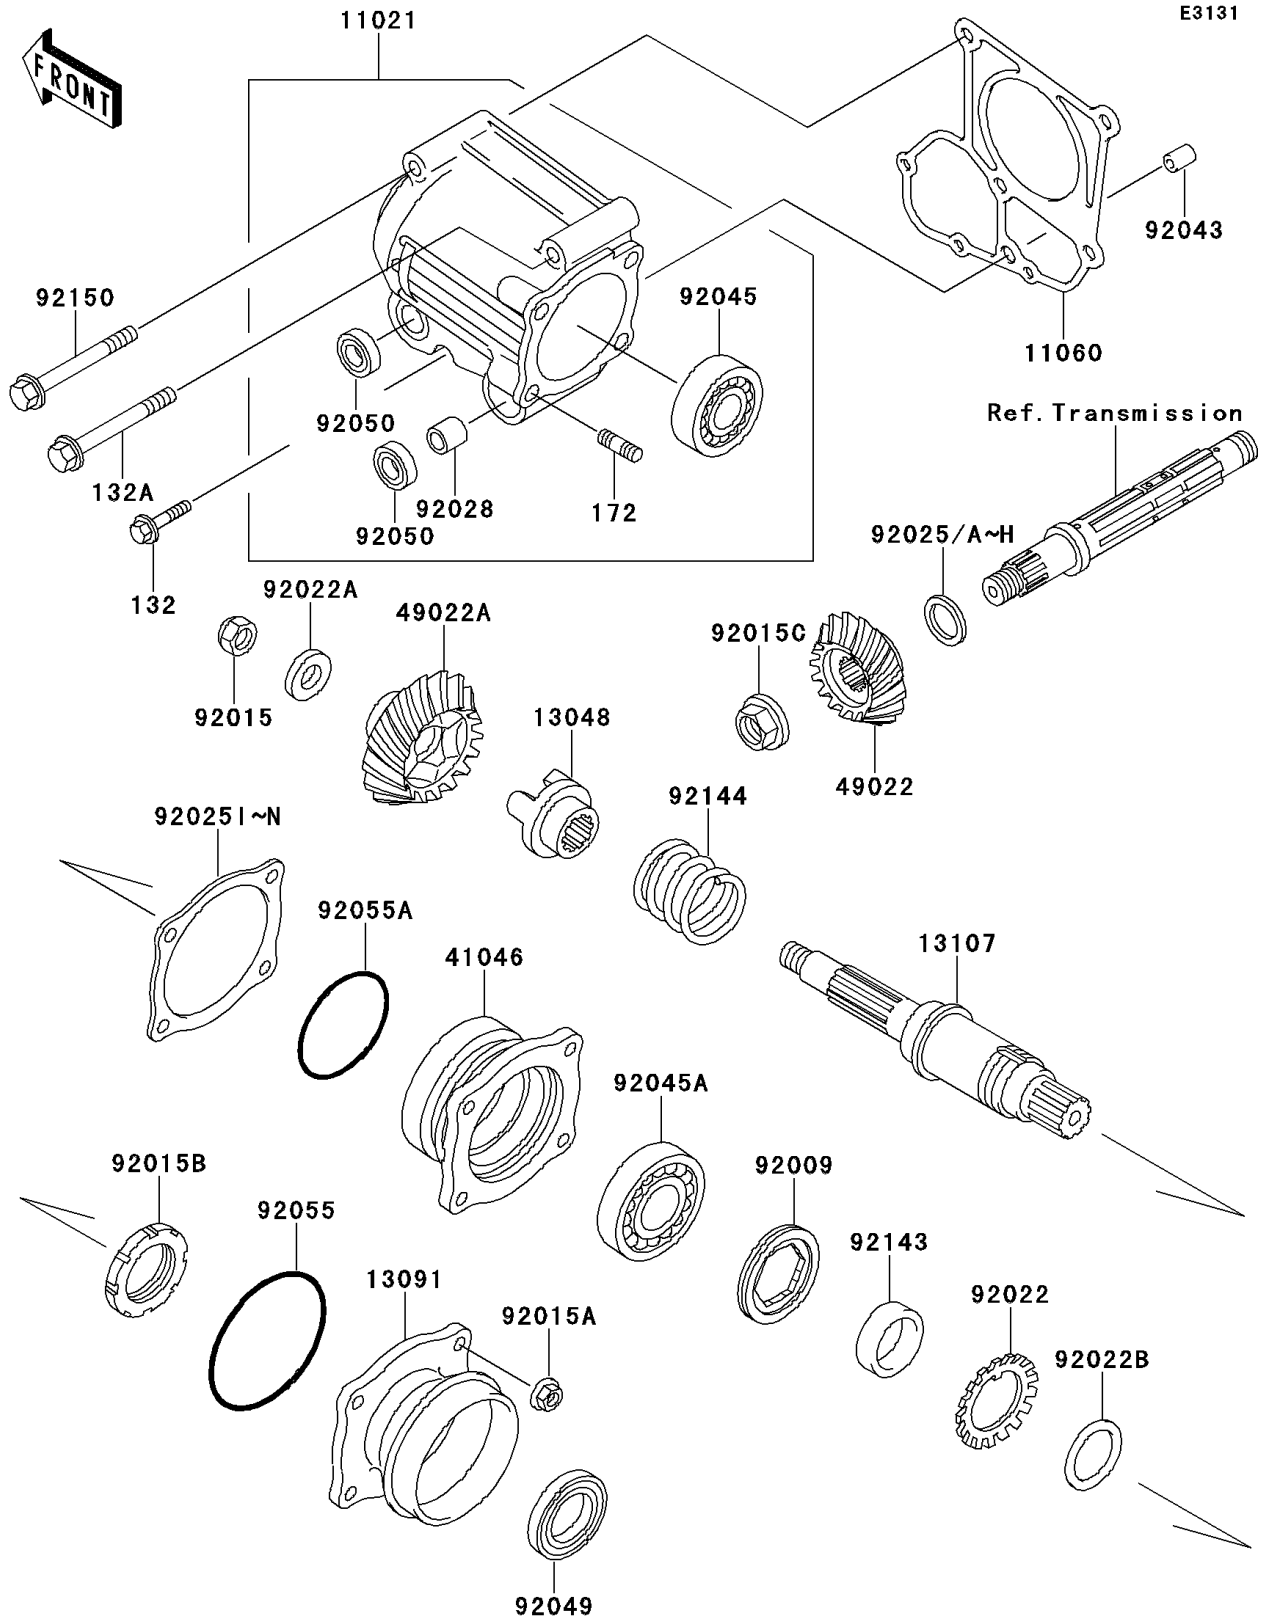

1997 Bayou 220 PARTS DIAGRAM

Front Bevel Gear

1997 Bayou 220 PARTS LIST

Front Bevel Gear

| ITEM NAME | PART NUMBER | QUANTITY |
|-------------------------------------|-------------|----------|
| CASE-ASSY,FRONT BEVEL (Ref # 11021) | 11021-1117 | 1 |
| GASKET,GEAR CASE (Ref # 11060) | 11060-1651 | 1 |
| CAM-DAMPER (Ref # 13048) | 13048-1070 | 1 |
| HOLDER,GEAR CASE (Ref # 13091) | 13091-1487 | 1 |
| SHAFT,FRONT BEVEL (Ref # 13107) | 13107-1210 | 1 |
| HOUSING-BEARING (Ref # 41046) | 41046-1083 | 1 |
| GEAR-BEVEL,15T (Ref # 49022) | 49022-1095 | 1 |
| GEAR-BEVEL,18T (Ref # 49022A) | 49022-1096 | 1 |
| SCREW,58MM (Ref # 92009) | 92009-1474 | 1 |
| NUT,LOCK,12MM,BLACK (Ref # 92015) | 92015-1190 | 1 |
| NUT,8MM (Ref # 92015A) | 92015-1402 | 4 |
| NUT,PUMP GEAR,30MM (Ref # 92015B) | 92015-1511 | 1 |
| NUT,16MM (Ref # 92015C) | 92015-1581 | 1 |
| WASHER (Ref # 92022) | 92022-1882 | 1 |
| WASHER,12X24X2.3 (Ref # 92022A) | 92022-1890 | 1 |
| WASHER,30.3X38X0.5 (Ref # 92022B) | 92022-1987 | 1 |
| SHIM,20.3X28X1.3 (Ref # 92025) | 92025-1533 | AR |
| SHIM,20.3X28X0.7 (Ref # 92025A) | 92025-1534 | AR |
| SHIM,20.3X28X0.8 (Ref # 92025B) | 92025-1535 | AR |
| SHIM,20.3X28X0.9 (Ref # 92025C) | 92025-1536 | AR |
| SHIM,20.3X28X1.0 (Ref # 92025D) | 92025-1537 | AR |
| SHIM,20.3X28X1.2 (Ref # 92025E) | 92025-1538 | AR |
| SHIM,20.3X28X0.15 (Ref # 92025F) | 92025-1573 | AR |
| SHIM,20.3X28X0.20 (Ref # 92025G) | 92025-1574 | AR |
| SHIM,20.3X28X1.1 (Ref # 92025H) | 92025-1575 | AR |
| SHIM,T=1.00 (Ref # 92025I) | 92025-1858 | AR |
| SHIM,T=0.10 (Ref # 92025J) | 92025-1859 | AR |
| SHIM,T=0.15 (Ref # 92025K) | 92025-1860 | AR |
| SHIM,T=0.50 (Ref # 92025L) | 92025-1861 | AR |