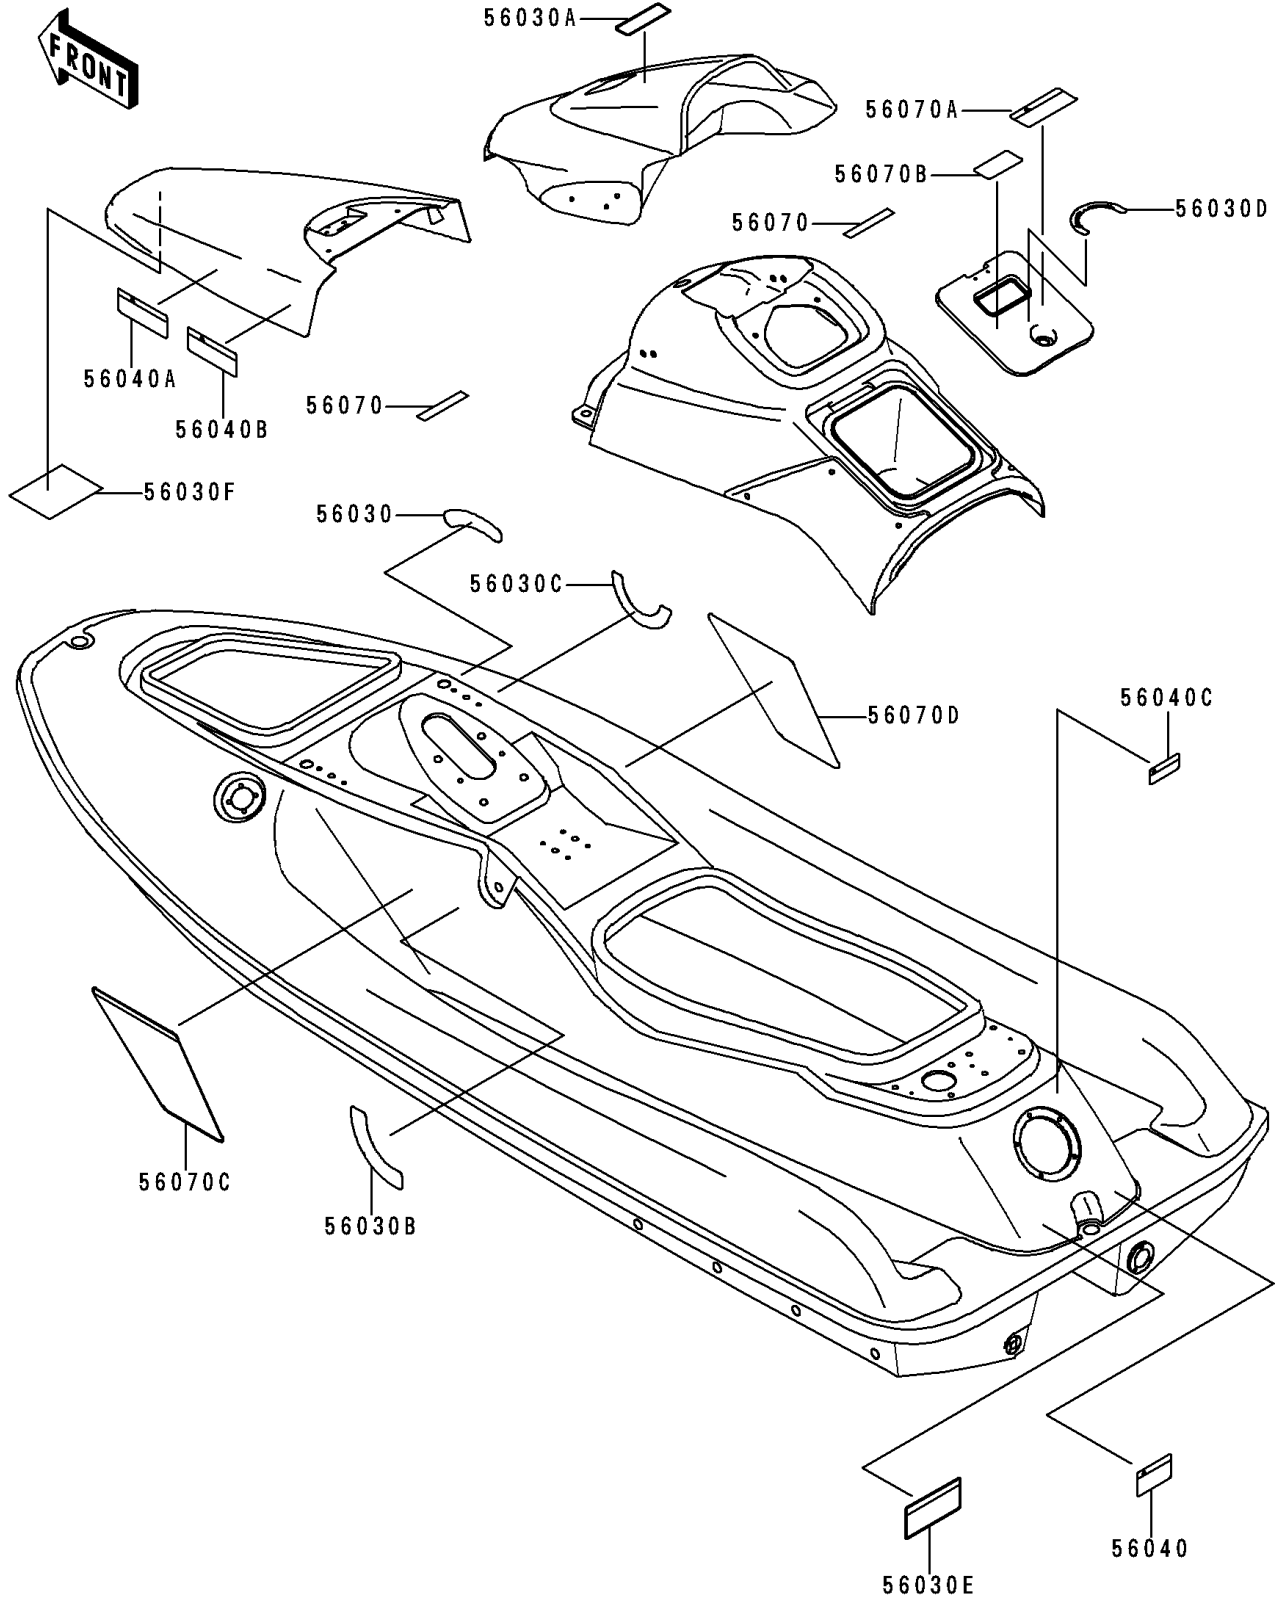

# 1998 900 STX PARTS DIAGRAM

Labels

F3183

# 1998 900 STX PARTS LIST

## Labels

ITEM NAME	PART NUMBER	QUANTITY
LABEL,REVERSE (Ref # 56030)	56030-3743	1
LABEL,FIRE EXTINGUISHER (Ref # 56030A)	56030-3755	1
LABEL,CHOKE (Ref # 56030B)	56030-3793	1
LABEL,FUEL (Ref # 56030C)	56030-3794	1
LABEL,STORAGE LOCK (Ref # 56030D)	56030-3798	1
LABEL,REVERSE BUCKET (Ref # 56030E)	56030-3808	1
LABEL,HATCH (Ref # 56030F)	56030-3814	1
LABEL-WARNING,NOZZLE (Ref # 56040)	56040-3898	1
LABEL-WARNING,BREAK-IN (Ref # 56040A)	56040-3969	1
LABEL-WARNING,GASOLINE (Ref # 56040B)	56040-3972	1
LABEL-WARNING,GRAB HANDLE (Ref # 56040C)	56040-3973	1
LABEL-WARNING,MIRROR (Ref # 56070)	56070-3764	2
LABEL-WARNING,OVER HEAT (Ref # 56070A)	56070-3777	1
LABEL-WARNING,TETHER SWITCH (Ref # 56070B)	56070-3787	1
LABEL-WARNING,IMPORTANT SAFETY (Ref # 56070C)	56070-3849	1
LABEL-WARNING,IMPORTANT SAFETY (Ref # 56070D)	56070-3852	1