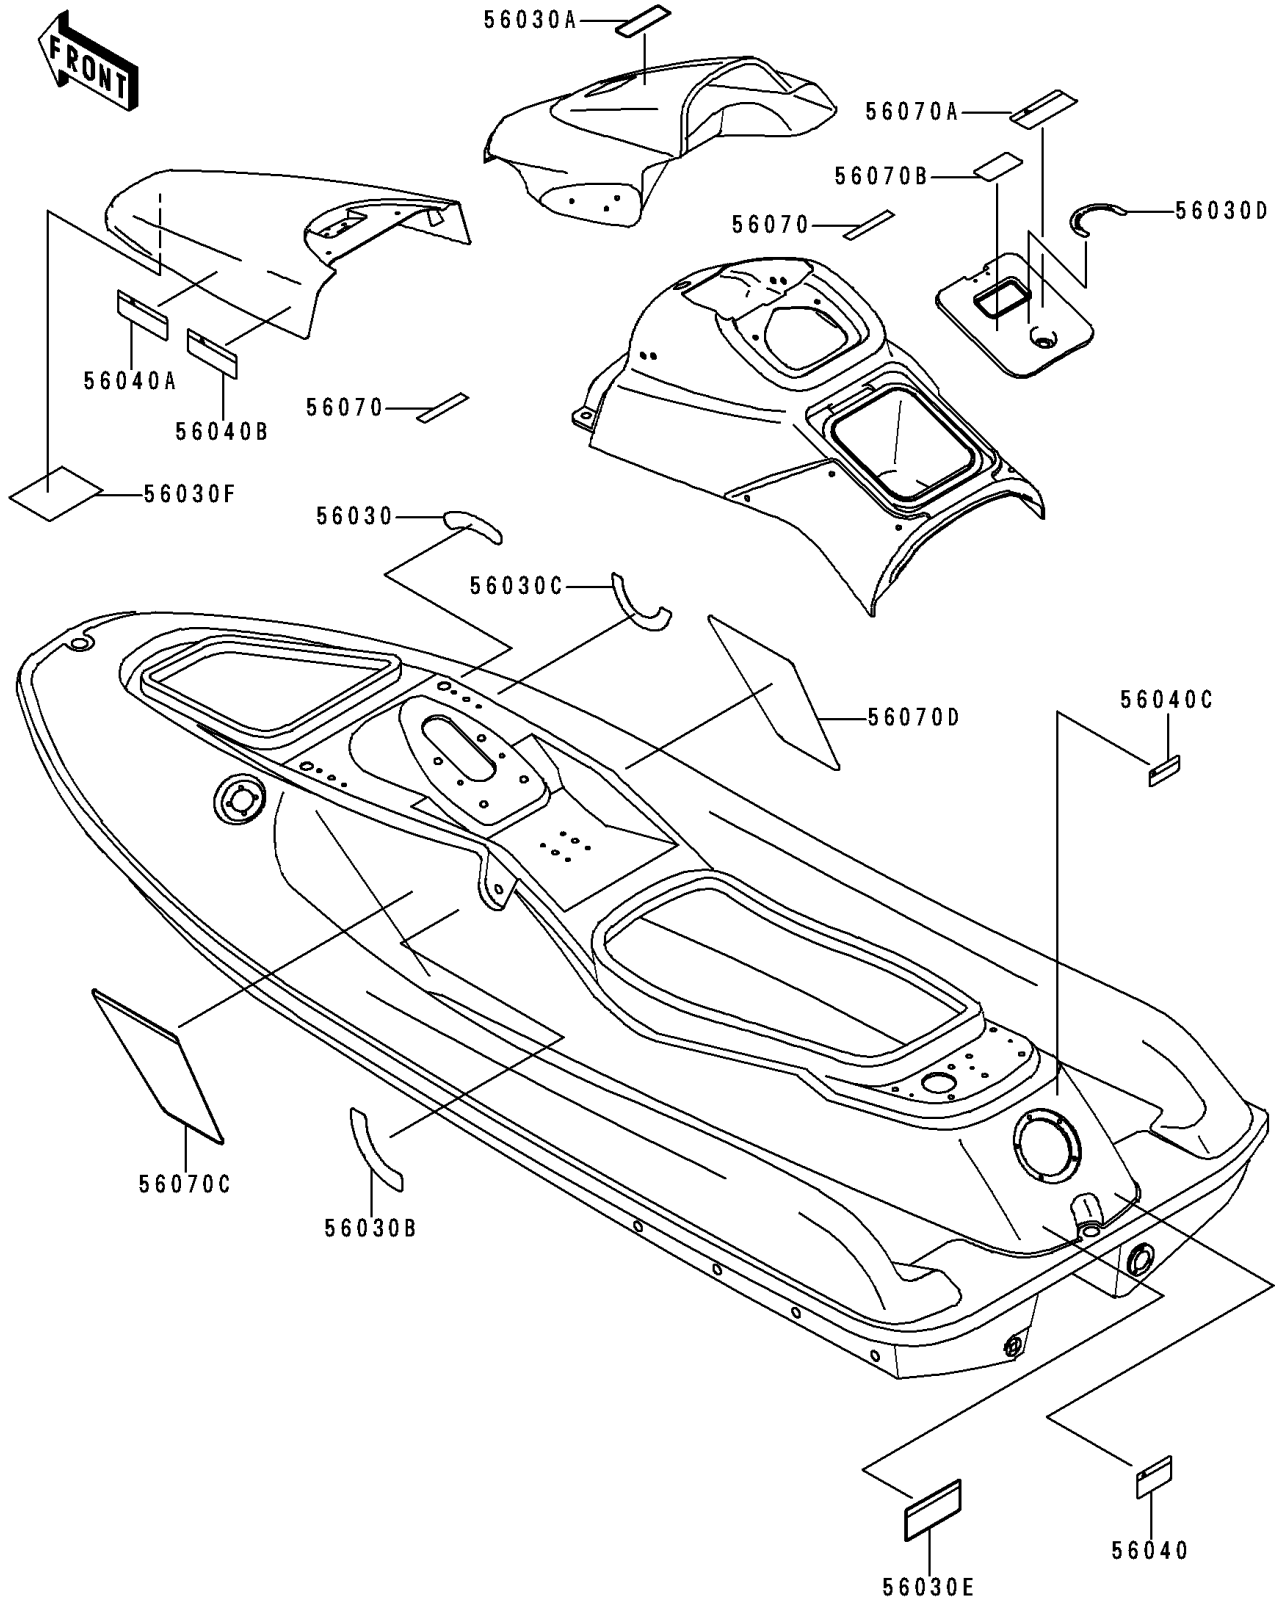

1998 900 STX PARTS DIAGRAM

Labels

F3183

1998 900 STX PARTS LIST

Labels

ITEM NAME	PART NUMBER	QUANTITY
LABEL,REVERSE (Ref # 56030)	56030-3743	1
LABEL,FIRE EXTINGUISHER (Ref # 56030A)	56030-3755	1
LABEL,CHOKE (Ref # 56030B)	56030-3793	1
LABEL,FUEL (Ref # 56030C)	56030-3794	1
LABEL,STORAGE LOCK (Ref # 56030D)	56030-3798	1
LABEL,REVERSE BUCKET (Ref # 56030E)	56030-3808	1
LABEL,HATCH (Ref # 56030F)	56030-3814	1
LABEL-WARNING,NOZZLE (Ref # 56040)	56040-3898	1
LABEL-WARNING,BREAK-IN (Ref # 56040A)	56040-3969	1
LABEL-WARNING,GASOLINE (Ref # 56040B)	56040-3972	1
LABEL-WARNING,GRAB HANDLE (Ref # 56040C)	56040-3973	1
LABEL-WARNING,MIRROR (Ref # 56070)	56070-3764	1
LABEL-WARNING,OVER HEAT (Ref # 56070A)	56070-3777	1
LABEL-WARNING,TETHER SWITCH (Ref # 56070B)	56070-3787	1
LABEL-WARNING,IMPORTANT SAFETY (Ref # 56070C)	56070-3849	1
LABEL-WARNING,IMPORTANT SAFETY (Ref # 56070D)	56070-3852	1