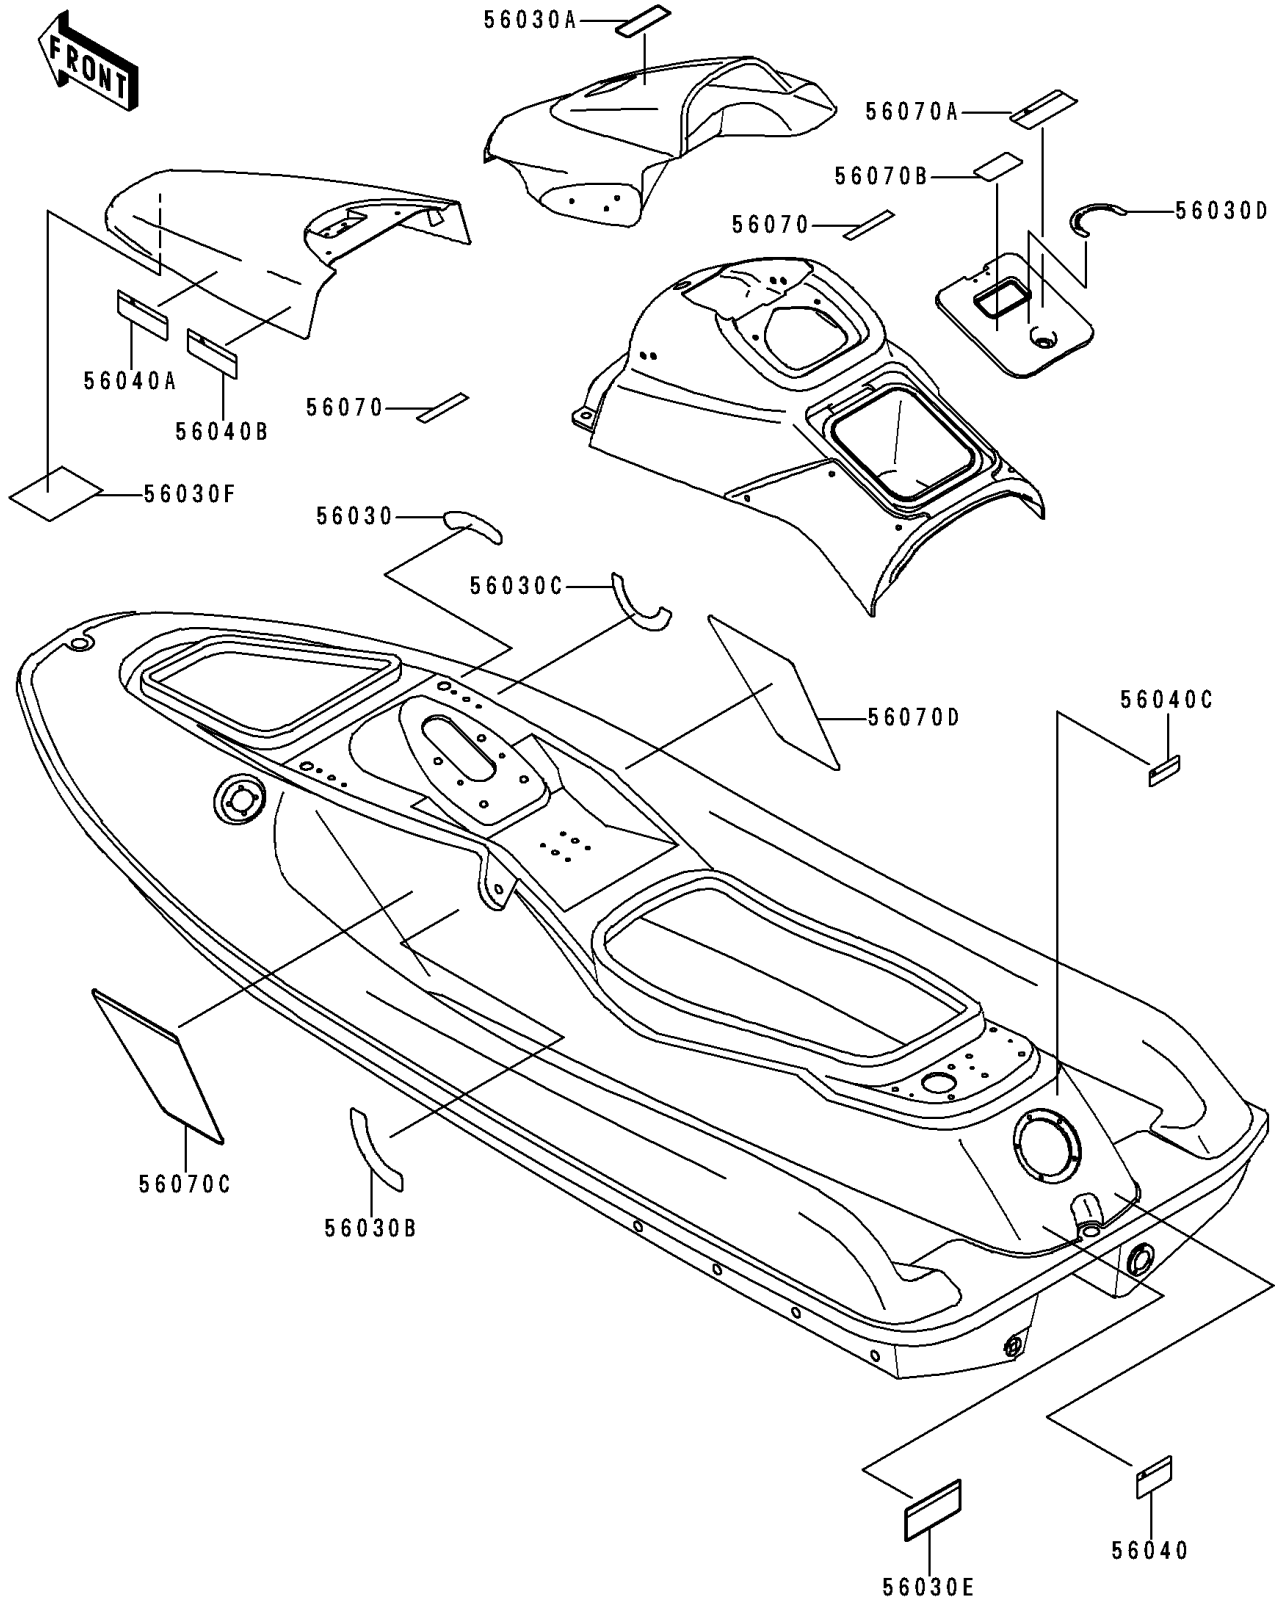

1997 900 STX PARTS DIAGRAM

Labels

F3183

1997 900 STX PARTS LIST

Labels

ITEM NAME	PART NUMBER	QUANTITY
LABEL,REVERSE (Ref # 56030)	56030-3743	1
LABEL,FIRE EXTINGUISHER (Ref # 56030A)	56030-3755	1
LABEL,CHOKE (Ref # 56030B)	56030-3793	1
LABEL,FUEL (Ref # 56030C)	56030-3794	1
LABEL,STORAGE LOCK (Ref # 56030D)	56030-3798	1
LABEL,REVERSE BUCKET (Ref # 56030E)	56030-3808	1
LABEL,HATCH (Ref # 56030F)	56030-3814	1
LABEL-WARNING,NOZZLE (Ref # 56040)	56040-3898	1
LABEL-WARNING,BREAK-IN (Ref # 56040A)	56040-3969	1
LABEL-WARNING,GASOLINE (Ref # 56040B)	56040-3972	1
LABEL-WARNING,GRAB HANDLE (Ref # 56040C)	56040-3973	1
LABEL-WARNING,MIRROR (Ref # 56070)	56070-3764	1
LABEL-WARNING,OVER HEAT (Ref # 56070A)	56070-3777	1
LABEL-WARNING,TETHER SWITCH (Ref # 56070B)	56070-3787	1
LABEL-WARNING,IMPORTANT SAFETY (Ref # 56070C)	56070-3849	1
LABEL-WARNING,IMPORTANT SAFETY (Ref # 56070D)	56070-3852	1