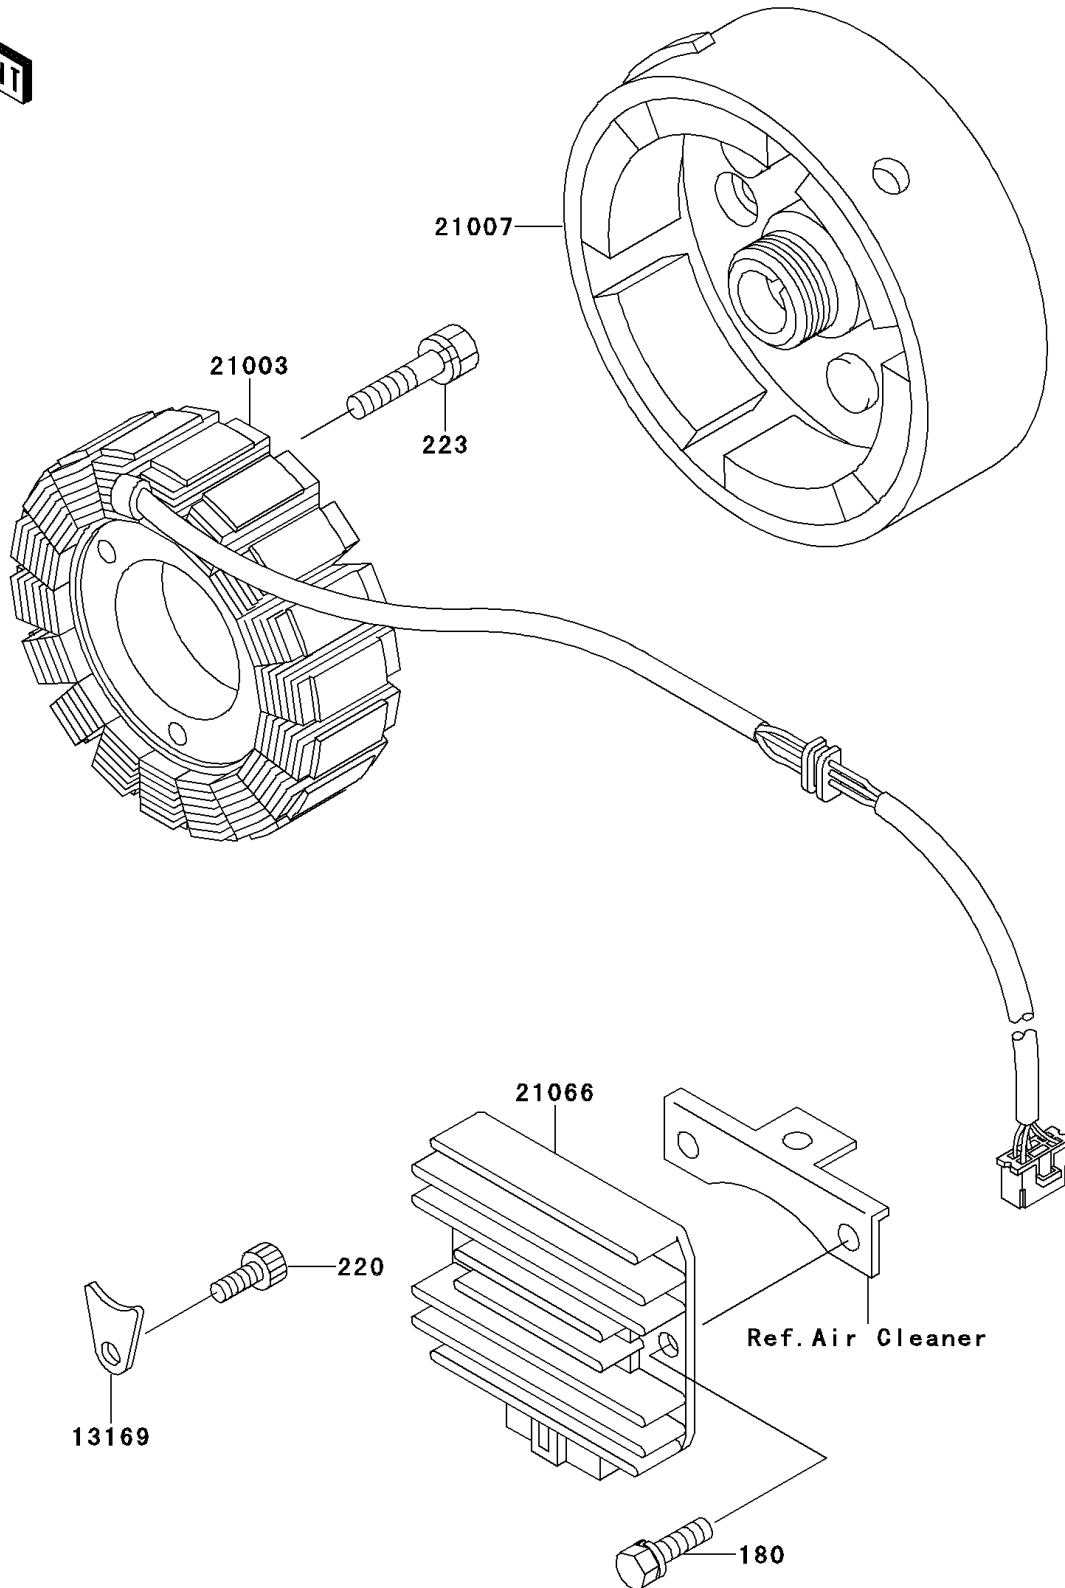

# 1997 Bayou 220 PARTS DIAGRAM

Generator

E1810

# 1997 Bayou 220 PARTS LIST

## Generator

ITEM NAME	PART NUMBER	QUANTITY
BOLT-UPSET-WS (Ref # 180)	180B0622	2
SCREW-PAN-CROS,6X10 (Ref # 220)	220B0610	1
SCREW-PAN-WS-CROS (Ref # 223)	223B0530	3
PLATE,HARNESS (Ref # 13169)	13169-1788	1
STATOR (Ref # 21003)	21003-1287	1
ROTOR,GENERATOR (Ref # 21007)	21007-1286	1
REGULATOR-VOLTAGE (Ref # 21066)	21066-1038	1