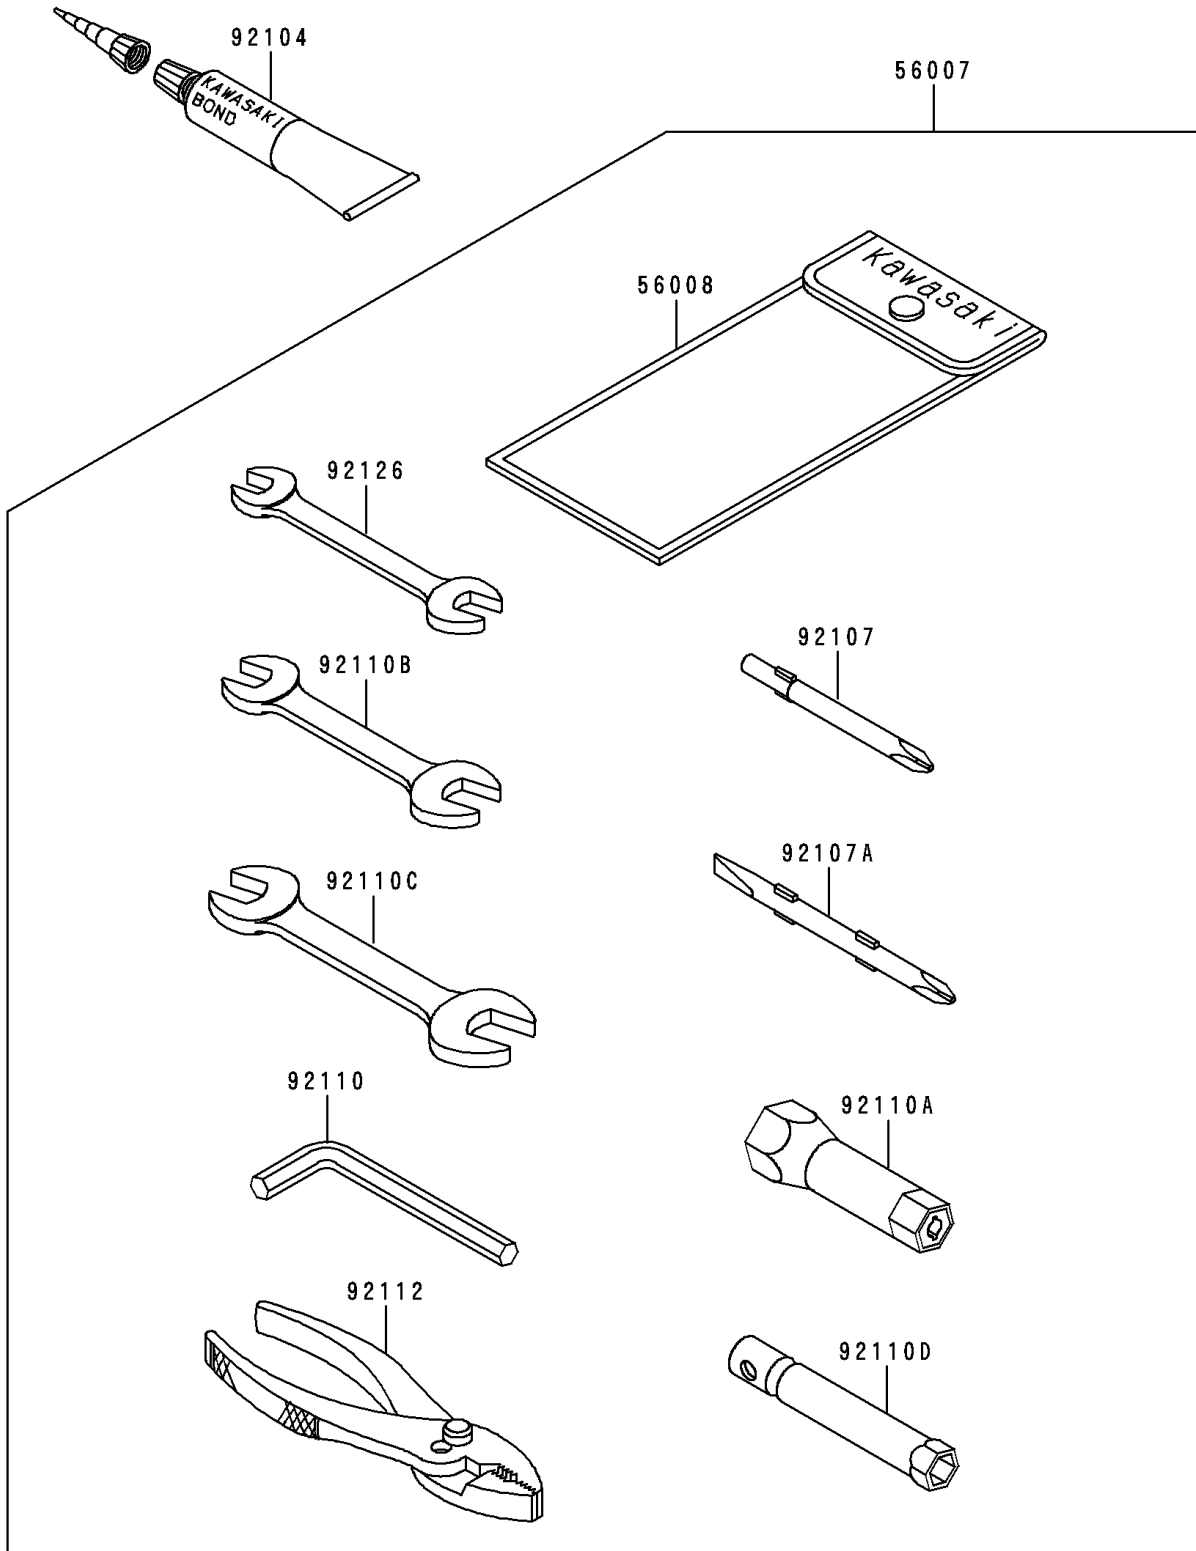

1998 900 STX PARTS DIAGRAM

Owner's Tools

F3182

1998 900 STX PARTS LIST

Owner's Tools

ITEM NAME	PART NUMBER	QUANTITY
TOOL-KIT (Ref # 56007)	56007-3711	1
BAG,TOOL (Ref # 56008)	56008-006	1
GASKET-LIQUID,TUBE,100G,SILVER (Ref # 92104)	92104-002	AR
TOOL-DRIVER,#3PHILLIPS (Ref # 92107)	92107-005	1
TOOL-DRIVER,#2PHILLIPS&SLOT (Ref # 92107A)	92107-1051	1
TOOL-WRENCH,ALLEN,5MM (Ref # 92110)	92110-1015	1
TOOL-WRENCH,BOX,21MM (Ref # 92110A)	92110-1113	1
TOOL-WRENCH,OPEN END,10X12 (Ref # 92110B)	92110-1152	1
TOOL-WRENCH,OPEN END,14X17 (Ref # 92110C)	92110-1153	1
TOOL-WRENCH,BOX,10MM (Ref # 92110D)	92110-1156	1
TOOL-PLIERS (Ref # 92112)	92112-003	1
TOOL-WRENCH,OPEN END,8X10 (Ref # 92126)	92126-001	1