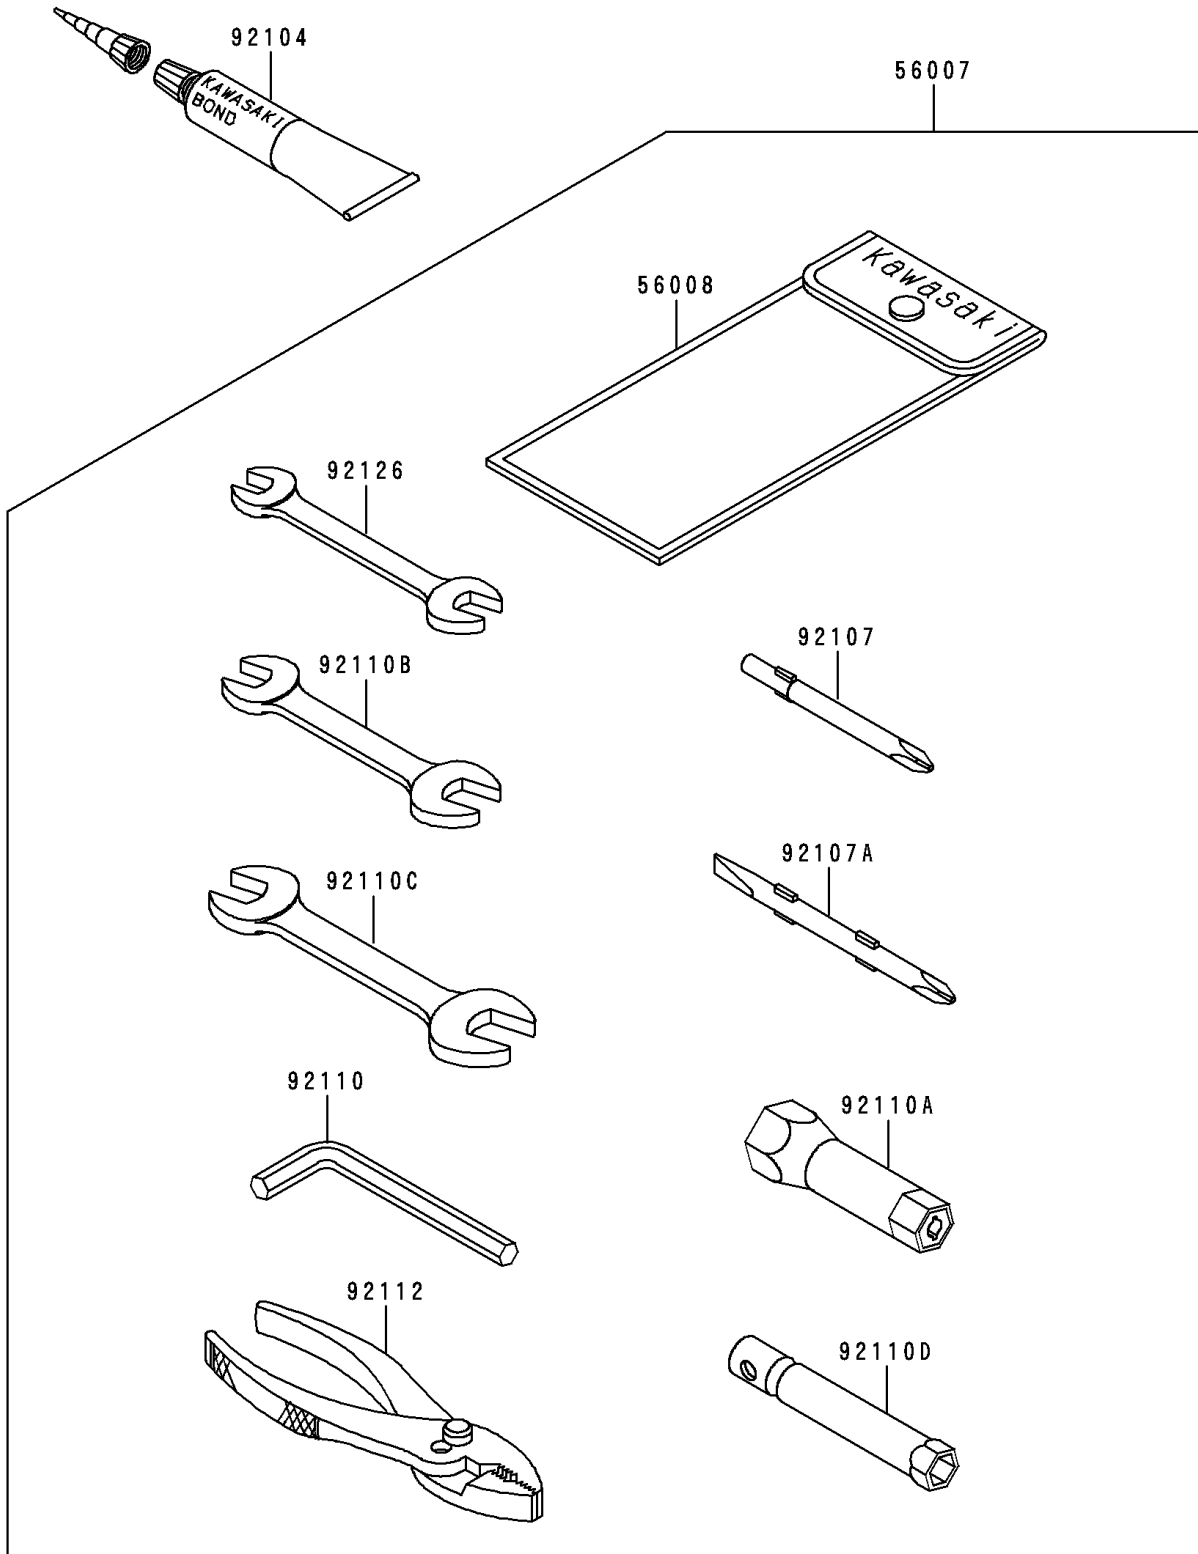

1998 900 STX PARTS DIAGRAM

Owner's Tools

F3182

1998 900 STX PARTS LIST

Owner's Tools

ITEM NAME	PART NUMBER	QUANTITY
TOOL-KIT (Ref # 56007)	56007-3711	1
BAG,TOOL (Ref # 56008)	56008-006	1
GASKET-LIQUID,TUBE,100G,SILVER (Ref # 92104)	92104-002	AR
TOOL-DRIVER,#3PHILLIPS (Ref # 92107)	92107-005	1
TOOL-DRIVER,#2PHILLIPS&SLOT (Ref # 92107A)	92107-1051	1
TOOL-WRENCH,ALLEN,5MM (Ref # 92110)	92110-1015	1
TOOL-WRENCH,BOX,21MM (Ref # 92110A)	92110-1113	1
TOOL-WRENCH,OPEN END,10X12 (Ref # 92110B)	92110-1152	1
TOOL-WRENCH,OPEN END,14X17 (Ref # 92110C)	92110-1153	1
TOOL-WRENCH,BOX,10MM (Ref # 92110D)	92110-1156	1
TOOL-PLIERS (Ref # 92112)	92112-003	1
TOOL-WRENCH,OPEN END,8X10 (Ref # 92126)	92126-001	1