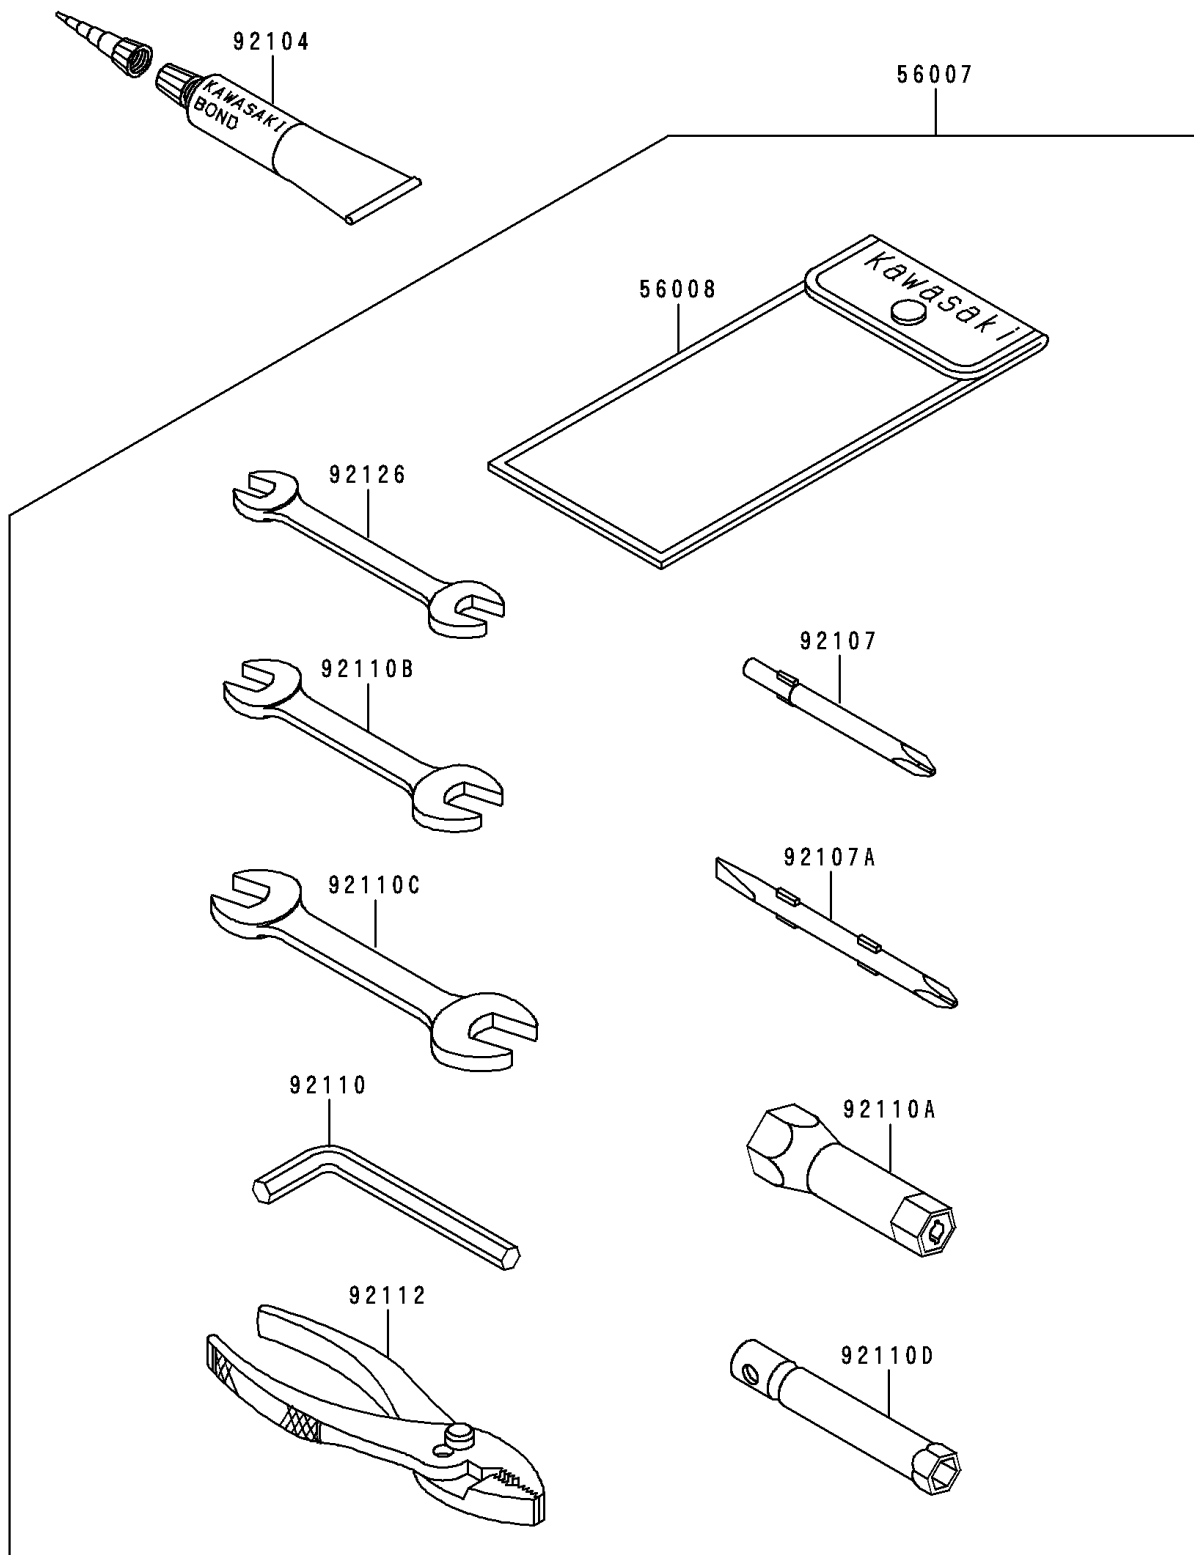

1998 900 STX PARTS DIAGRAM

Owner's Tools

F3182

1998 900 STX PARTS LIST

Owner's Tools

ITEM NAME	PART NUMBER	QUANTITY
TOOL-KIT (Ref # 56007)	56007-3711	1
BAG,TOOL (Ref # 56008)	56008-006	1
GASKET-LIQUID,TUBE,100G,SILVER (Ref # 92104)	92104-002	1
TOOL-DRIVER,#3PHILLIPS (Ref # 92107)	92107-005	1
TOOL-DRIVER,#2PHILLIPS&SLOT (Ref # 92107A)	92107-1051	1
TOOL-WRENCH,ALLEN,5MM (Ref # 92110)	92110-1015	1
TOOL-WRENCH,BOX,21MM (Ref # 92110A)	92110-1113	1
TOOL-WRENCH,OPEN END,10X12 (Ref # 92110B)	92110-1152	1
TOOL-WRENCH,OPEN END,14X17 (Ref # 92110C)	92110-1153	1
TOOL-WRENCH,BOX,10MM (Ref # 92110D)	92110-1156	1
TOOL-PLIERS (Ref # 92112)	92112-003	1
TOOL-WRENCH,OPEN END,8X10 (Ref # 92126)	92126-001	1