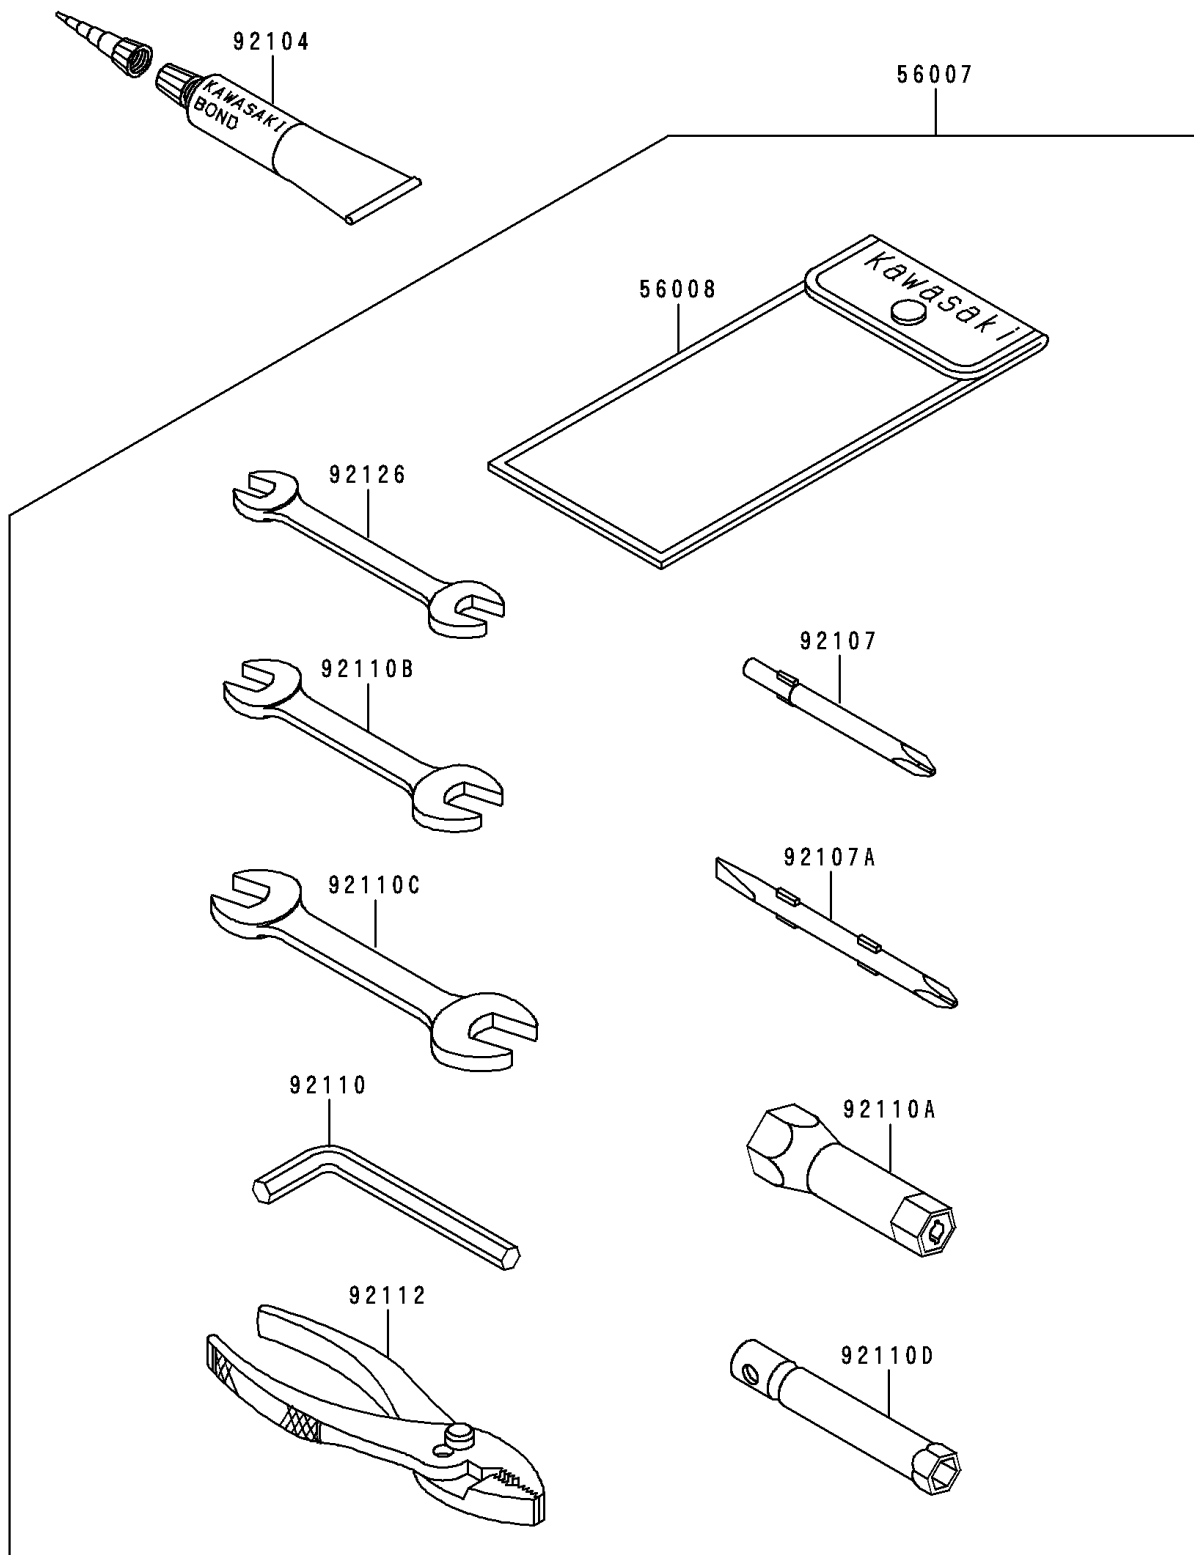

1997 900 STX PARTS DIAGRAM

Owner's Tools

F3182

1997 900 STX PARTS LIST

Owner's Tools

ITEM NAME	PART NUMBER	QUANTITY
TOOL-KIT (Ref # 56007)	56007-3711	1
BAG,TOOL (Ref # 56008)	56008-006	1
GASKET-LIQUID,TUBE,100G,SILVER (Ref # 92104)	92104-002	1
TOOL-DRIVER,#3PHILLIPS (Ref # 92107)	92107-005	1
TOOL-DRIVER,#2PHILLIPS&SLOT (Ref # 92107A)	92107-1051	1
TOOL-WRENCH,ALLEN,5MM (Ref # 92110)	92110-1015	1
TOOL-WRENCH,BOX,21MM (Ref # 92110A)	92110-1113	1
TOOL-WRENCH,OPEN END,10X12 (Ref # 92110B)	92110-1152	1
TOOL-WRENCH,OPEN END,14X17 (Ref # 92110C)	92110-1153	1
TOOL-WRENCH,BOX,10MM (Ref # 92110D)	92110-1156	1
TOOL-PLIERS (Ref # 92112)	92112-003	1
TOOL-WRENCH,OPEN END,8X10 (Ref # 92126)	92126-001	1