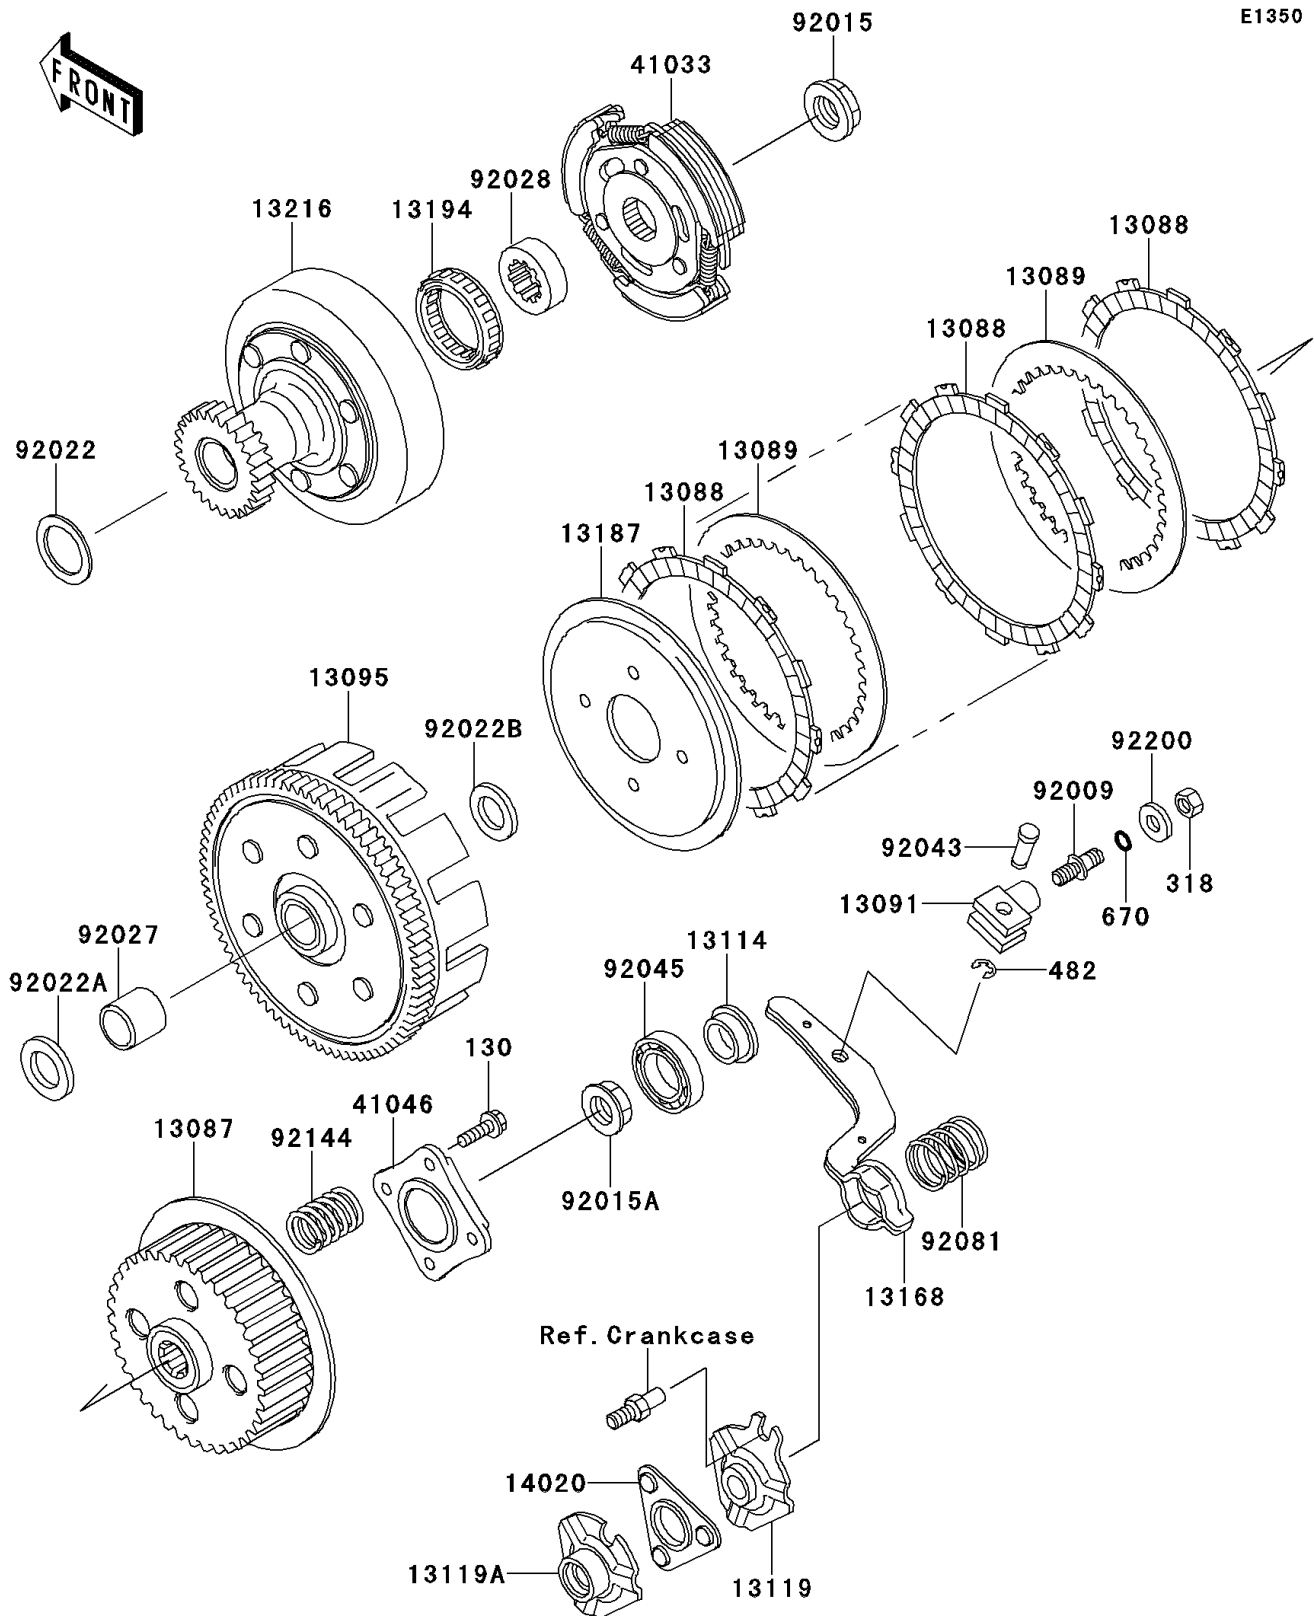

2000 Bayou 220

PARTS DIAGRAM

Clutch

E1350