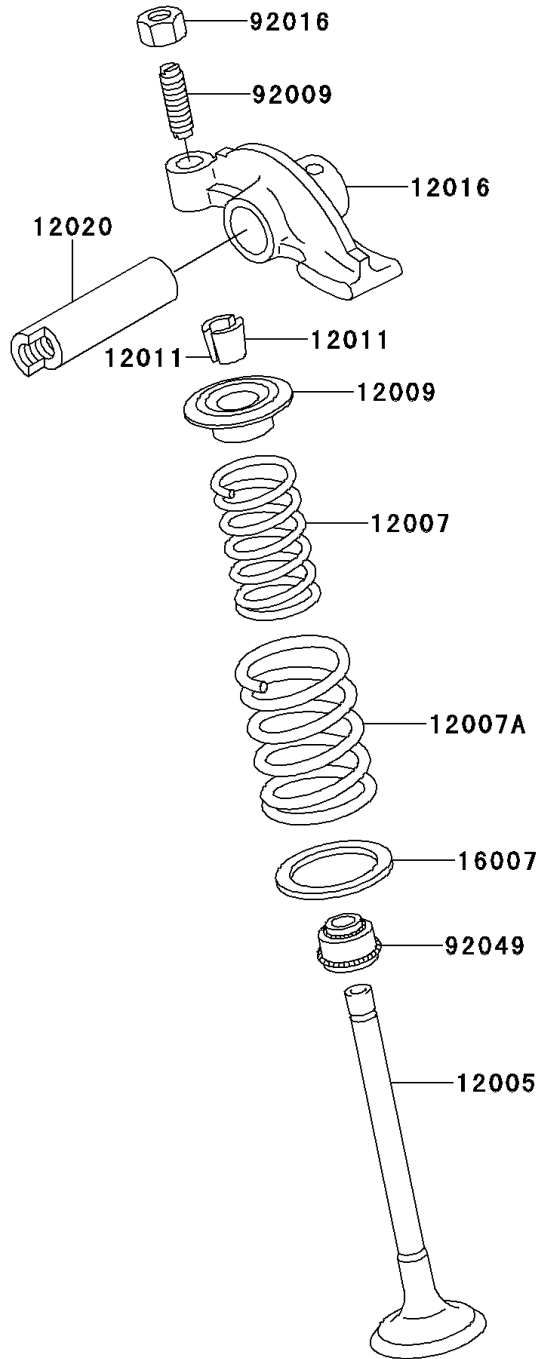

1998 Bayou 220 PARTS DIAGRAM

Valve(s)

E1210

1998 Bayou 220 PARTS LIST

Valve(s)

ITEM NAME	PART NUMBER	QUANTITY
VALVE-INTAKE (Ref # 12004)	12004-1082	1
VALVE-EXHAUST (Ref # 12005)	12005-1093	1
SPRING-ENGINE VALVE,INNER (Ref # 12007)	12007-1001	2
SPRING-ENGINE VALVE,OUTER (Ref # 12007A)	12007-1002	2
RETAINER-VALVE SPRING (Ref # 12009)	12009-1001	2
COLLET (Ref # 12011)	12011-1003	4
ARM-ROCKER (Ref # 12016)	12016-1099	2
SHAFT-ROCKER (Ref # 12020)	12020-1053	2
SEAT-SPRING (Ref # 16007)	16007-1106	2
SCREW,6MM (Ref # 92009)	92009-1032	2
NUT,6MM (Ref # 92016)	92016-061	2
SEAL-OIL,RVC2-5.5X8.5X8.3 (Ref # 92049)	92049-1062	2