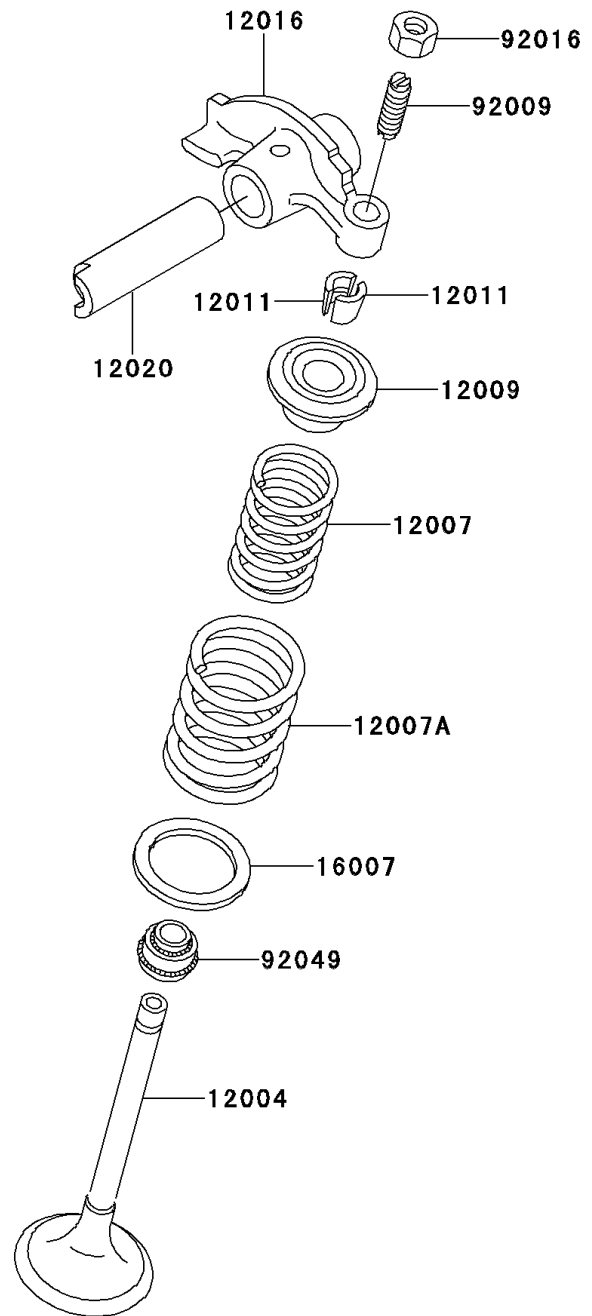

1998 Bayou 220 PARTS DIAGRAM

Valve(s)

E1210

1998 Bayou 220 PARTS LIST

Valve(s)

ITEM NAME	PART NUMBER	QUANTITY
VALVE-INTAKE (Ref # 12004)	12004-1082	1
VALVE-EXHAUST (Ref # 12005)	12005-1093	1
SPRING-ENGINE VALVE,INNER (Ref # 12007)	12007-1001	2
SPRING-ENGINE VALVE,OUTER (Ref # 12007A)	12007-1002	2
RETAINER-VALVE SPRING (Ref # 12009)	12009-1001	2
COLLET (Ref # 12011)	12011-1003	4
ARM-ROCKER (Ref # 12016)	12016-1099	2
SHAFT-ROCKER (Ref # 12020)	12020-1053	2
SEAT-SPRING (Ref # 16007)	16007-1106	2
SCREW,6MM (Ref # 92009)	92009-1032	2
NUT,6MM (Ref # 92016)	92016-061	2
SEAL-OIL,RVC2-5.5X8.5X8.3 (Ref # 92049)	92049-1062	2