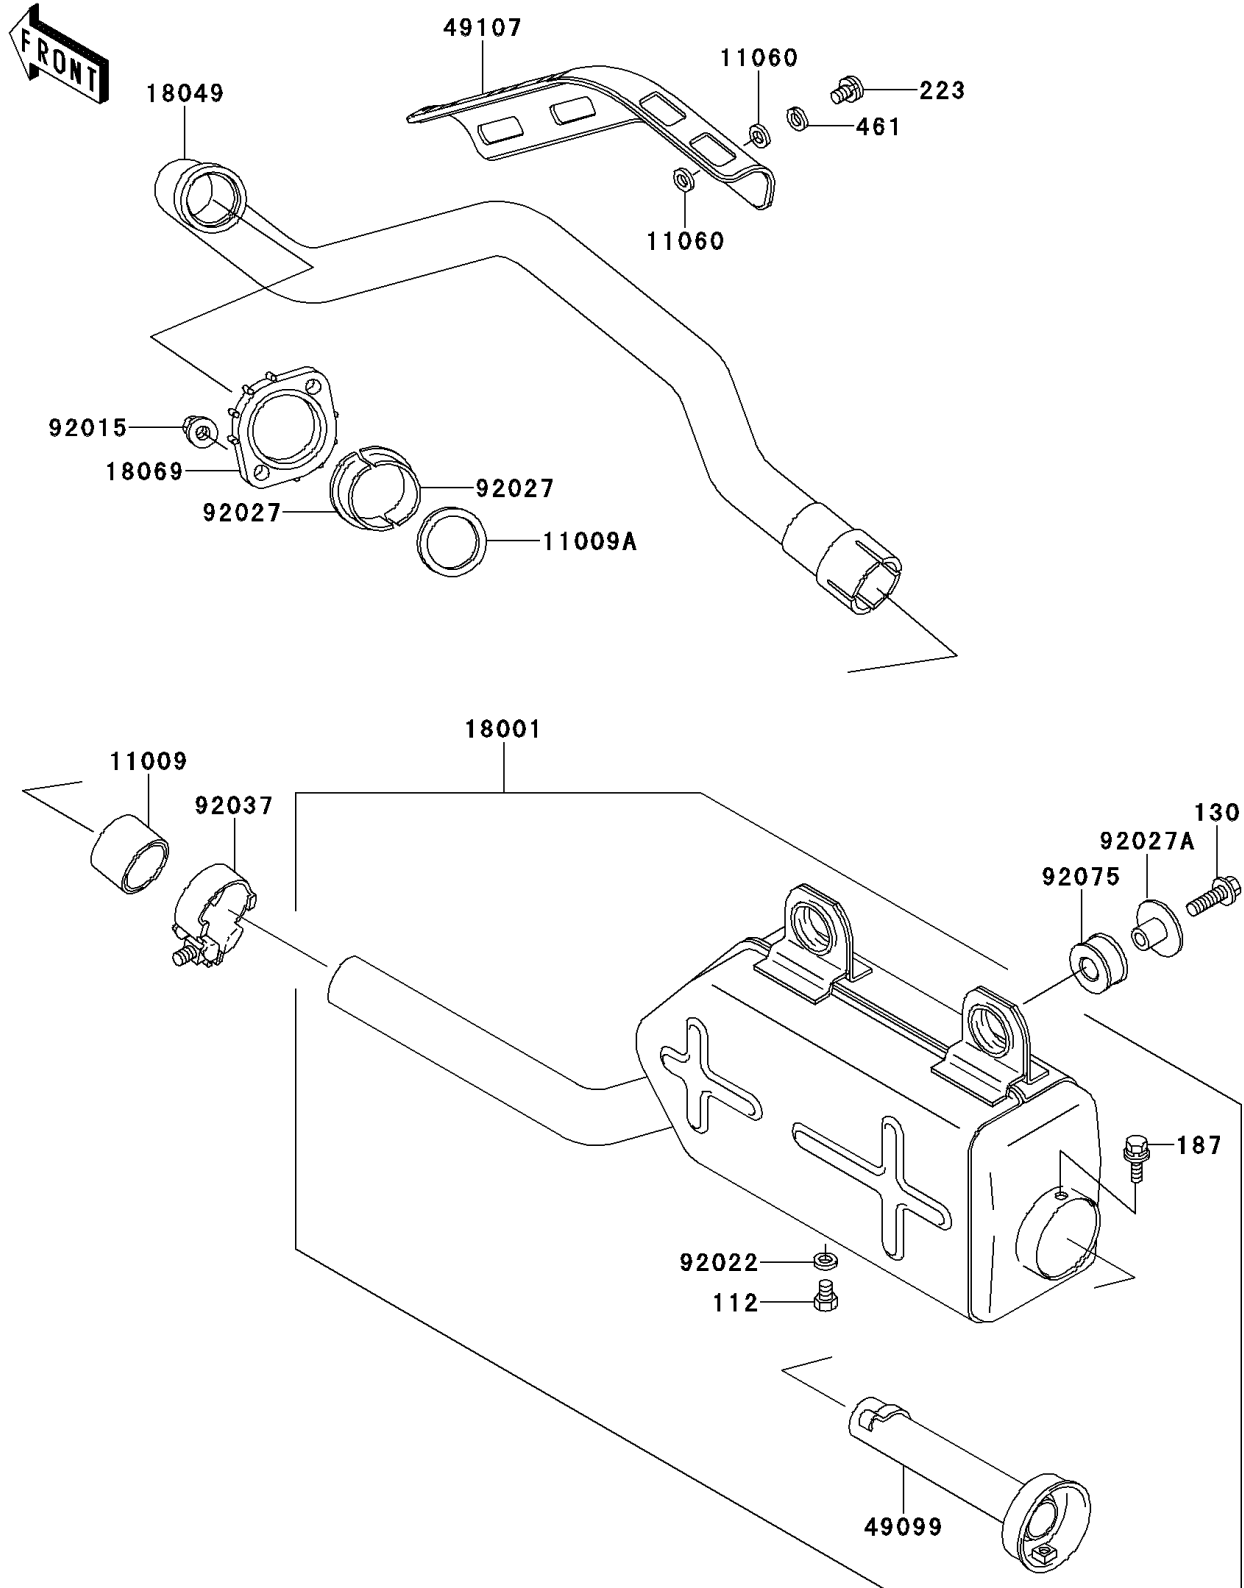

# 1997 Bayou 220 PARTS DIAGRAM

Muffler(s)

E1140

# 1997 Bayou 220 PARTS LIST

## Muffler(s)

ITEM NAME	PART NUMBER	QUANTITY
BOLT-UPSET (Ref # 112)	112B0608	1
BOLT-FLANGED,8X30 (Ref # 130)	130J0830	2
BOLT-UPSET-WSP (Ref # 187)	187B0612	1
SCREW-PAN-WS-CROS (Ref # 223)	223C0610	2
WASHER-SPRING,6MM,BLACK (Ref # 461)	461K0600	2
GASKET,EXHAUST PIPE CONNECTING (Ref # 11009)	11009-1718	1
GASKET,EXHAUST PIPE HOLDER (Ref # 11009A)	11009-1866	1
GASKET,6.2X11.5X1.5 (Ref # 11060)	11060-1109	4
MUFFLER (Ref # 18001)	18001-1667	1
PIPE-EXHAUST (Ref # 18049)	18049-1415	1
HOLDER-EXHAUST PIPE (Ref # 18069)	18069-1078	1
BAFFLE-PIPE MUFFLER (Ref # 49099)	49099-1249	1
COVER-EXHAUST PIPE (Ref # 49107)	49107-1074	1
NUT,6MM (Ref # 92015)	92015-1365	2
WASHER,6.2X11X1 (Ref # 92022)	92022-304	1
COLLAR,L=14.5 (Ref # 92027)	92027-1142	2
COLLAR,MUFFLER (Ref # 92027A)	92027-1981	2
CLAMP (Ref # 92037)	92037-1956	1
DAMPER,MUFFLER (Ref # 92075)	92075-1809	2