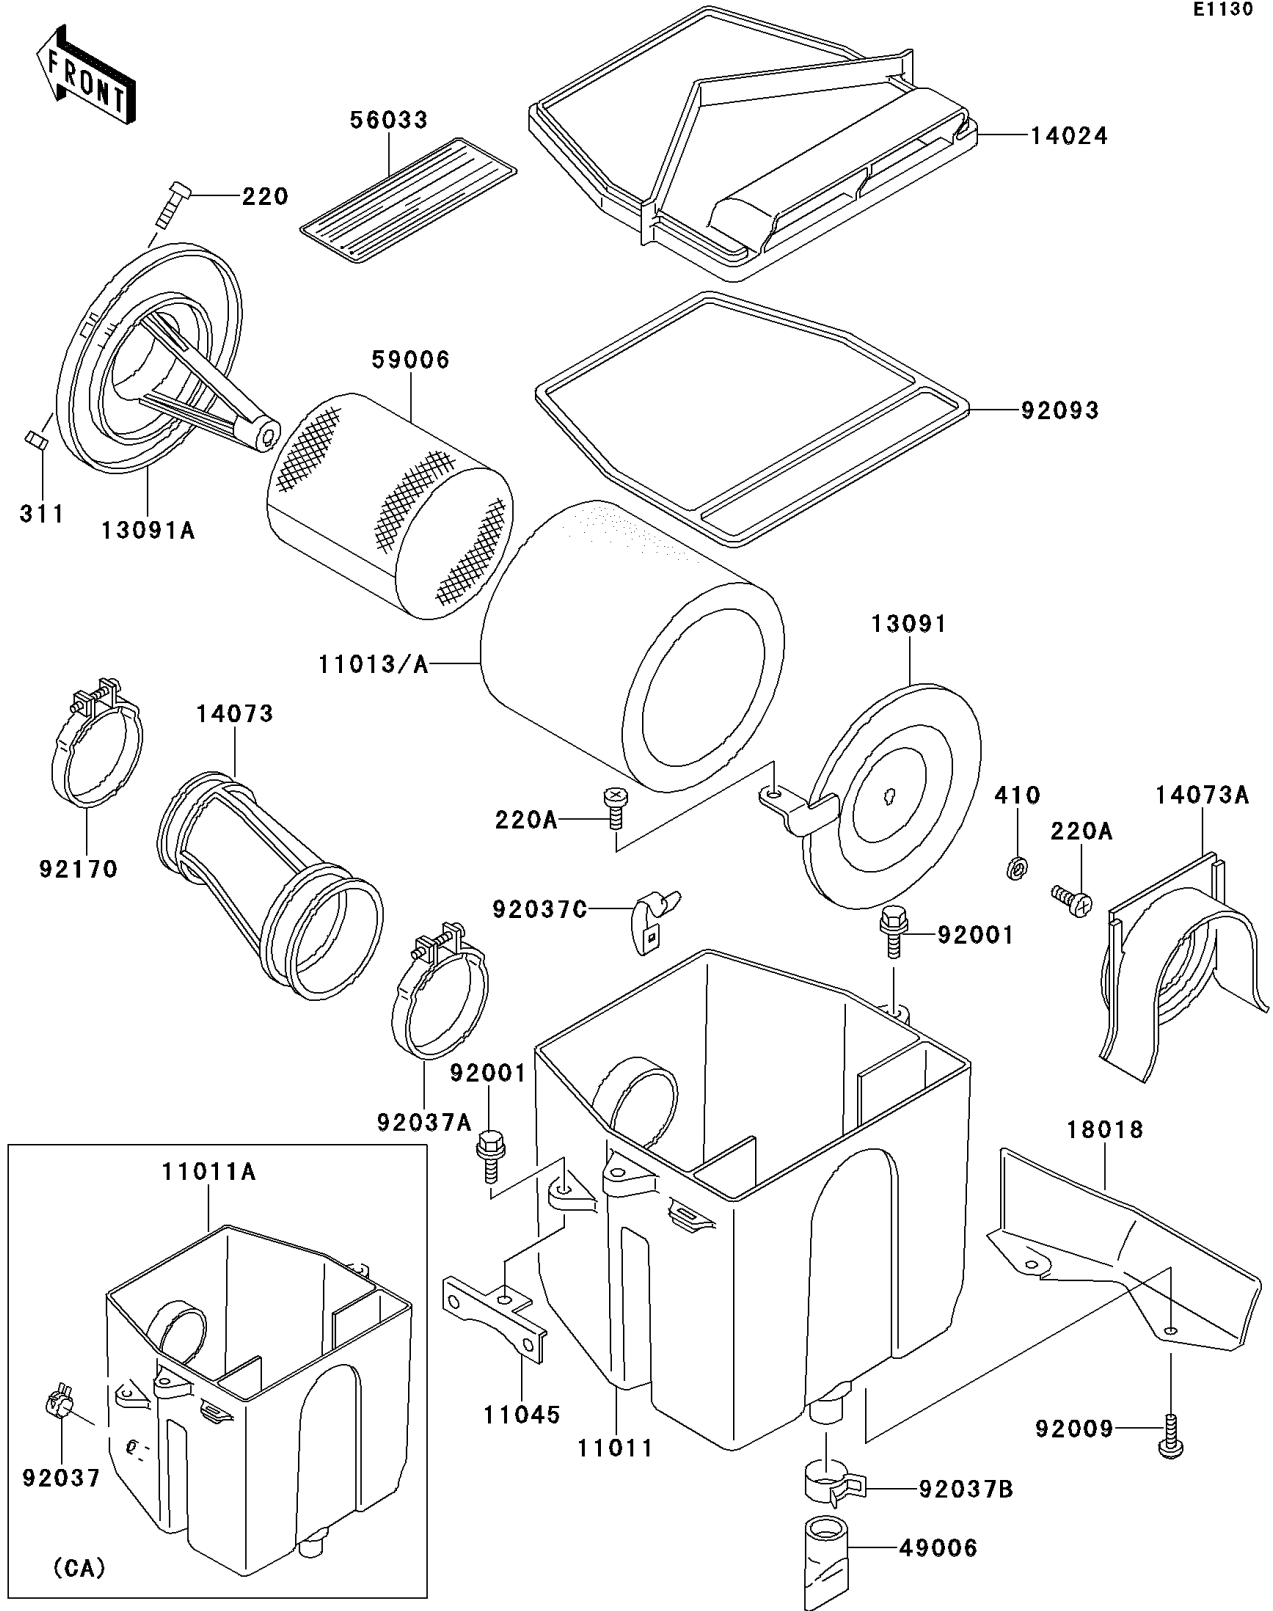

1997 Bayou 220 PARTS DIAGRAM

Air Cleaner

E1130

1997 Bayou 220 PARTS LIST

Air Cleaner

ITEM NAME	PART NUMBER	QUANTITY
SCREW-PAN-CROS (Ref # 220)	220B0516	1
SCREW-PAN-CROS,6X14 (Ref # 220A)	220B0614	2
NUT-HEX (Ref # 311)	311B0500	1
WASHER-PLAIN-SMALL,6MM (Ref # 410)	410B0600	1
CASE-AIR FILTER (Ref # 11011)	11011-1260	1
ELEMENT-AIR FILTER (Ref # 11013)	11013-1158	1
BRACKET,REGULATOR (Ref # 11045)	11045-1786	1
HOLDER,ELEMENT (Ref # 13091)	13091-1488	1
HOLDER,ELEMENT (Ref # 13091A)	13091-1510	1
COVER,AIR FILTER (Ref # 14024)	14024-1489	1
DUCT,CARBURETOR (Ref # 14073)	14073-1312	1
DUCT,AIR FILTER (Ref # 14073A)	14073-1313	1
PLATE-HEAT GUARD (Ref # 18018)	18018-1077	1
BOOT (Ref # 49006)	49006-1199	2
LABEL-MANUAL,MAINTENANCE (Ref # 56033)	56033-1079	1
ARRESTER-FLAME (Ref # 59006)	59006-1052	1
BOLT,6X20 (Ref # 92001)	92001-1460	3
SCREW,TAPPING,5X10 (Ref # 92009)	92009-1332	2
CLAMP,57MM,BLACK (Ref # 92037A)	92037-1452	1
CLAMP (Ref # 92037B)	92037-1460	2
CLAMP,AIR FILTER (Ref # 92037C)	92037-1783	4
SEAL,AIR FILTER (Ref # 92093)	92093-1241	1
CLAMP (Ref # 92170)	92170-1006	1