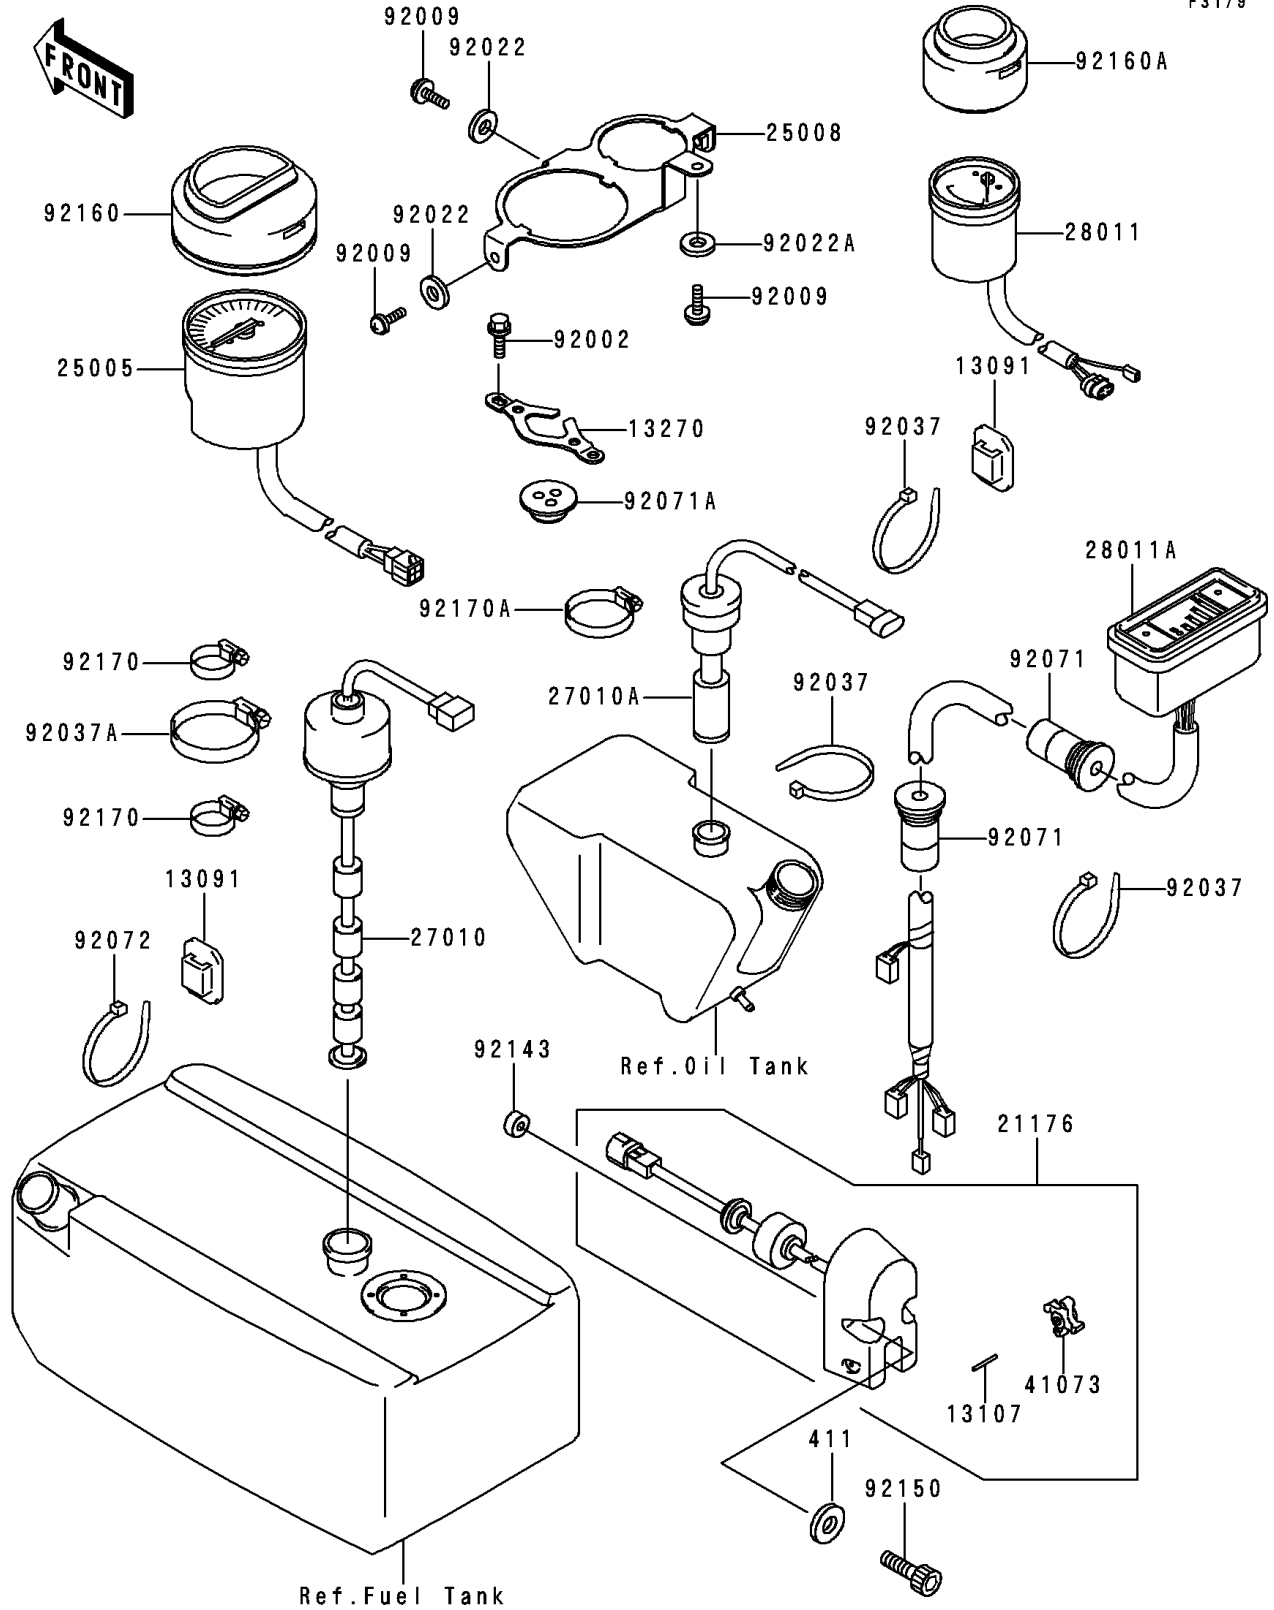

1998 900 STX PARTS DIAGRAM

Meters

F3179

1998 900 STX PARTS LIST

Meters

ITEM NAME	PART NUMBER	QUANTITY
WASHER-PLAIN,6MM (Ref # 411)	411S0600	1
HOLDER,BAND (Ref # 13091)	13091-3764	1
SHAFT (Ref # 13107)	13107-3754	1
PLATE,GROMMET (Ref # 13270)	13270-3737	1
SENSOR,SPEEDOMETER (Ref # 21176)	21176-3724	1
SPEEDOMETER (Ref # 25005)	25005-3702	1
BRACKET-METER,TACHO&TRIM (Ref # 25008)	25008-3710	1
SWITCH,FUEL LEVEL (Ref # 27010)	27010-3727	1
SWITCH,OIL LEVEL (Ref # 27010A)	27010-3748	1
METER,TRIM (Ref # 28011)	28011-3717	1
METER,FUEL (Ref # 28011A)	28011-3721	1
WHEEL-ASSY,PADDLE (Ref # 41073)	41073-3701	1
BOLT,6X20 (Ref # 92002)	92002-3755	1
SCREW,6X18 (Ref # 92009)	92009-3805	1
WASHER,6.5X16X1 (Ref # 92022)	92022-1143	1
WASHER,6.5X20X1.5 (Ref # 92022A)	92022-3710	1
CLAMP (Ref # 92037)	92037-1173	1
CLAMP (Ref # 92037A)	92037-3009	1
GROMMET (Ref # 92071)	92071-3795	1
GROMMET (Ref # 92071A)	92071-3797	1
BAND (Ref # 92072)	92072-3778	1
COLLAR,6.2X16X7.5 (Ref # 92143)	92143-3769	1
BOLT,SOCKET,6X25 (Ref # 92150)	92150-3823	1
DAMPER,TACHOMETER (Ref # 92160)	92160-3829	1
DAMPER,TRIM METER (Ref # 92160A)	92160-3830	1
CLAMP (Ref # 92170)	92170-3718	1
CLAMP (Ref # 92170A)	92170-3734	1