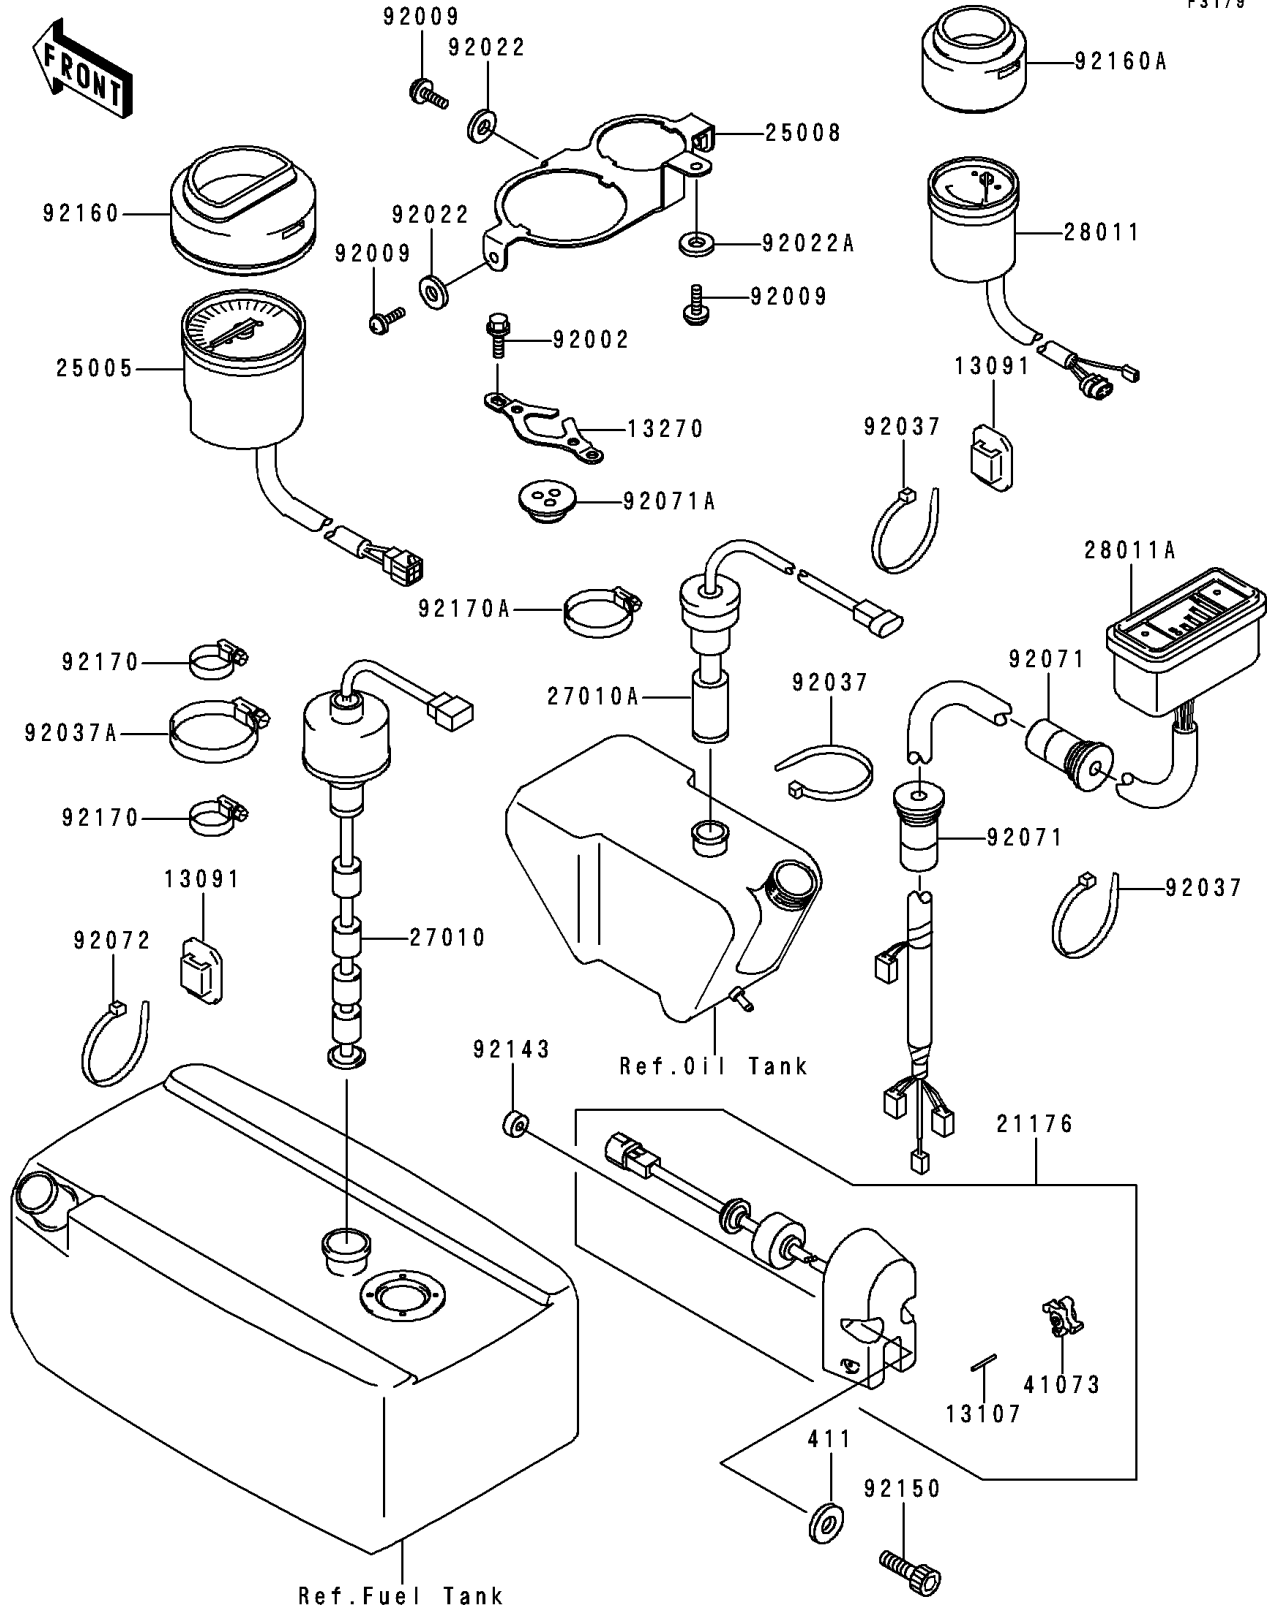

1997 900 STX PARTS DIAGRAM

Meters

F3179

1997 900 STX PARTS LIST

Meters

ITEM NAME	PART NUMBER	QUANTITY
WASHER-PLAIN,6MM (Ref # 411)	411S0600	1
HOLDER,BAND (Ref # 13091)	13091-3764	1
SHAFT (Ref # 13107)	13107-3754	1
PLATE,GROMMET (Ref # 13270)	13270-3737	1
SENSOR,SPEEDOMETER (Ref # 21176)	21176-3724	1
SPEEDOMETER (Ref # 25005)	25005-3702	1
BRACKET-METER,TACHO&TRIM (Ref # 25008)	25008-3710	1
SWITCH,FUEL LEVEL (Ref # 27010)	27010-3727	1
SWITCH,OIL LEVEL (Ref # 27010A)	27010-3748	1
METER,TRIM (Ref # 28011)	28011-3717	1
METER,FUEL (Ref # 28011A)	28011-3721	1
WHEEL-ASSY,PADDLE (Ref # 41073)	41073-3701	1
BOLT,6X20 (Ref # 92002)	92002-3755	1
SCREW,6X18 (Ref # 92009)	92009-3805	1
WASHER,6.5X16X1 (Ref # 92022)	92022-1143	1
WASHER,6.5X20X1.5 (Ref # 92022A)	92022-3710	1
CLAMP (Ref # 92037)	92037-1173	1
CLAMP (Ref # 92037A)	92037-3009	1
GROMMET (Ref # 92071)	92071-3795	1
GROMMET (Ref # 92071A)	92071-3797	1
BAND (Ref # 92072)	92072-3778	1
COLLAR,6.2X16X7.5 (Ref # 92143)	92143-3769	1
BOLT,SOCKET,6X25 (Ref # 92150)	92150-3823	1
DAMPER,TACHOMETER (Ref # 92160)	92160-3829	1
DAMPER,TRIM METER (Ref # 92160A)	92160-3830	1
CLAMP (Ref # 92170)	92170-3718	1
CLAMP (Ref # 92170A)	92170-3734	1