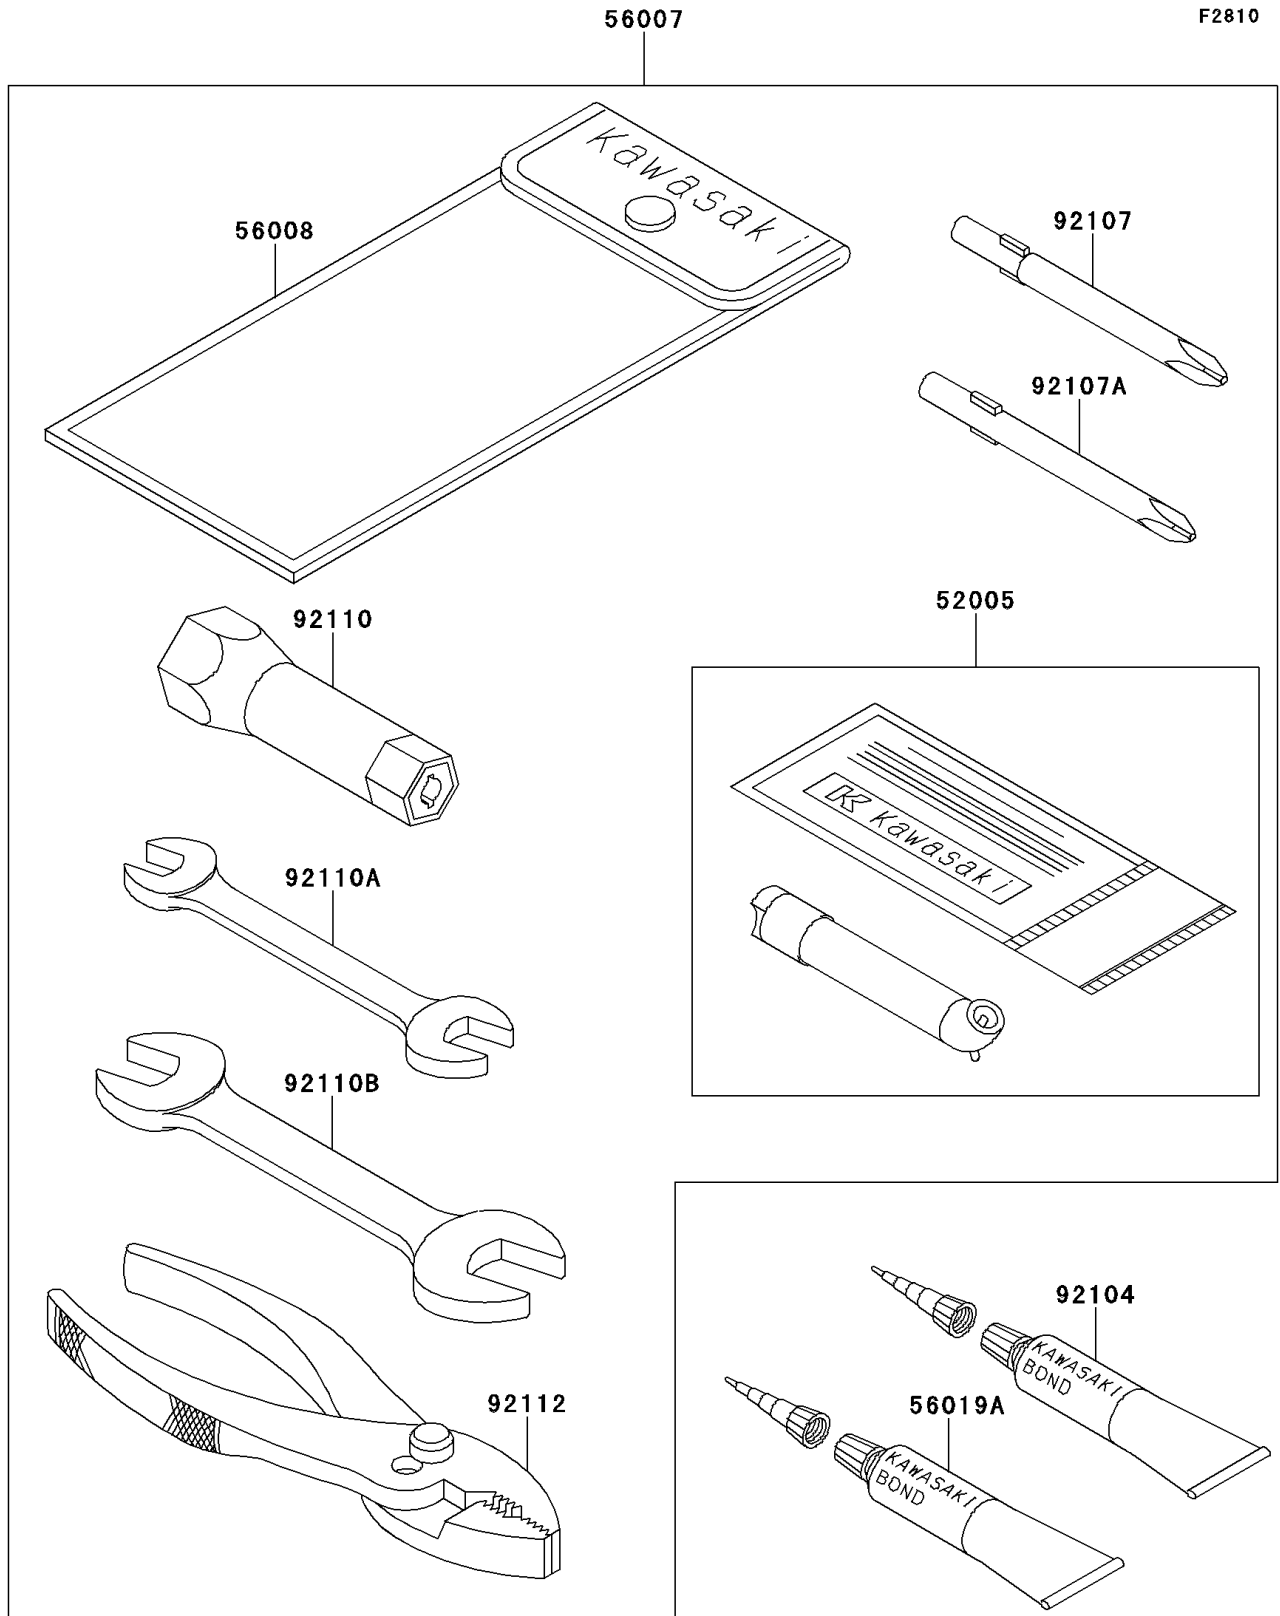

1993 Bayou 220 PARTS DIAGRAM

Owner's Tools

1993 Bayou 220 PARTS LIST

Owner's Tools

ITEM NAME	PART NUMBER	QUANTITY
GAUGE,AIR (Ref # 52005)	52005-1082	1
TOOLKIT (Ref # 56007)	56007-1306	1
BAG,TOOL (Ref # 56008)	56008-1007	1
THREE BOND TB1211,HT/RS,WHITE (Ref # 56019A)	56019-120	1
GASKET-LIQUID,TUBE,100G,SILVER (Ref # 92104)	92104-002	1
TOOL-DRIVER,#3PHILLIPS (Ref # 92107)	92107-005	1
TOOL-DRIVER,#2PHILLIPS (Ref # 92107A)	92107-1053	1
TOOL-WRENCH,BOX,18MM (Ref # 92110)	92110-1111	1
TOOL-WRENCH,OPEN END,10X12 (Ref # 92110A)	92110-1152	1
TOOL-WRENCH,OPEN END,14X17 (Ref # 92110B)	92110-1153	1
TOOL-PLIERS (Ref # 92112)	92112-003	1