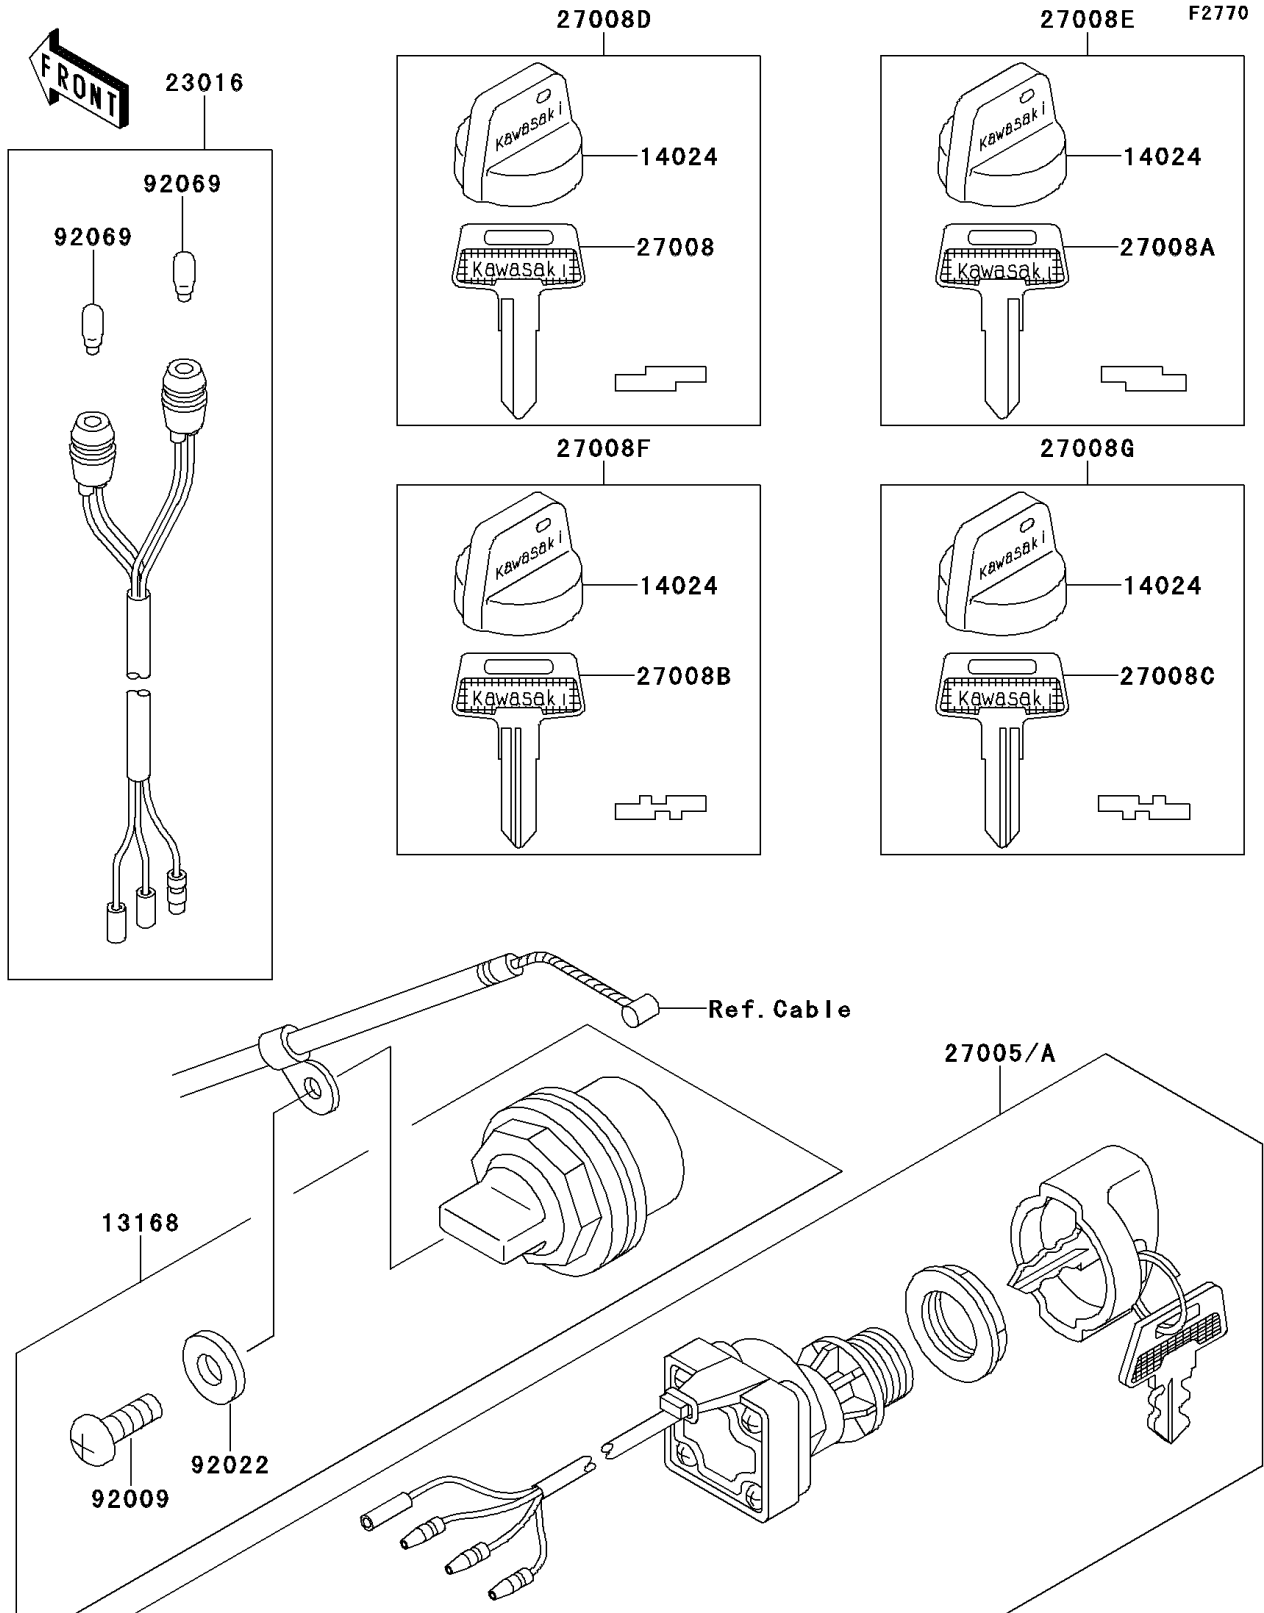

1996 Bayou 220 PARTS DIAGRAM

Ignition Switch

1996 Bayou 220 PARTS LIST

Ignition Switch

ITEM NAME	PART NUMBER	QUANTITY
LEVER,REVERSE LOCK (Ref # 13168)	13168-1352	1
COVER,KEY (Ref # 14024)	14024-1551	1
LAMP-ASSY,NEUTRAL&REVERSE (Ref # 23016)	23016-1083	1
SWITCH-ASSY-IGNITION (Ref # 27005A)	27005-1192	1
KEY-LOCK,BLANK (Ref # 27008)	27008-1041	1
KEY-LOCK,BLANK (Ref # 27008A)	27008-1042	1
KEY-LOCK,BLANK (Ref # 27008B)	27008-1043	1
KEY-LOCK,BLANK (Ref # 27008C)	27008-1044	1
KEY-LOCK,BLANK (Ref # 27008D)	27008-1132	1
KEY-LOCK,BLANK (Ref # 27008E)	27008-1133	1
KEY-LOCK,BLANK (Ref # 27008F)	27008-1134	1
KEY-LOCK,BLANK (Ref # 27008G)	27008-1135	1
SCREW,TAPPING,4X12 (Ref # 92009)	92009-1533	1
WASHER,PLAIN,4MM (Ref # 92022)	92022-1947	1
BULB,12V3W T-7 (Ref # 92069)	92069-1020	1