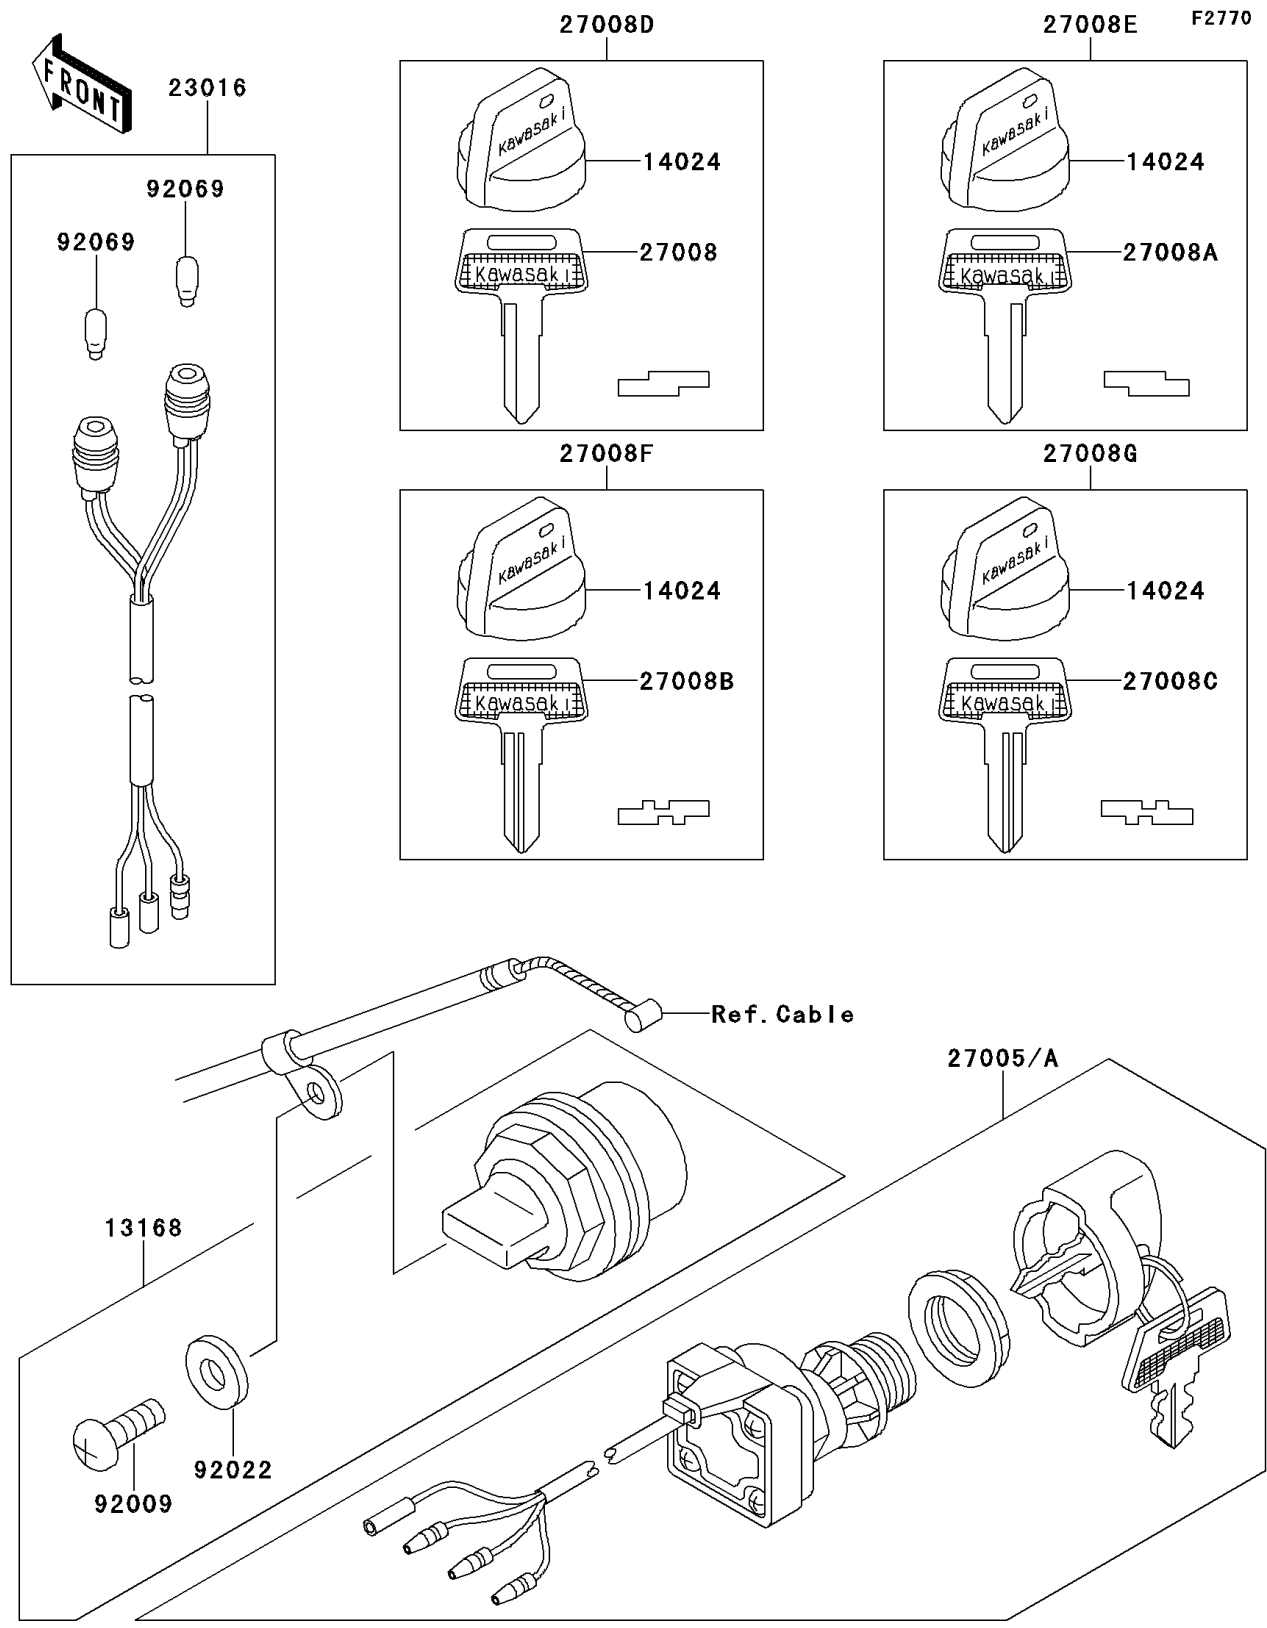

1996 Bayou 220 PARTS DIAGRAM

Ignition Switch

1996 Bayou 220 PARTS LIST

Ignition Switch

ITEM NAME	PART NUMBER	QUANTITY
LEVER,REVERSE LOCK (Ref # 13168)	13168-1352	1
COVER,KEY (Ref # 14024)	14024-1551	4
LAMP-ASSY,NEUTRAL&REVERSE (Ref # 23016)	23016-1083	1
SWITCH-ASSY-IGNITION (Ref # 27005A)	27005-1192	1
KEY-LOCK,BLANK (Ref # 27008)	27008-1041	1
KEY-LOCK,BLANK (Ref # 27008A)	27008-1042	1
KEY-LOCK,BLANK (Ref # 27008B)	27008-1043	1
KEY-LOCK,BLANK (Ref # 27008C)	27008-1044	1
KEY-LOCK,BLANK (Ref # 27008D)	27008-1132	1
KEY-LOCK,BLANK (Ref # 27008E)	27008-1133	1
KEY-LOCK,BLANK (Ref # 27008F)	27008-1134	1
KEY-LOCK,BLANK (Ref # 27008G)	27008-1135	1
SCREW,TAPPING,4X12 (Ref # 92009)	92009-1533	1
WASHER,PLAIN,4MM (Ref # 92022)	92022-1947	1
BULB,12V3W T-7 (Ref # 92069)	92069-1020	2