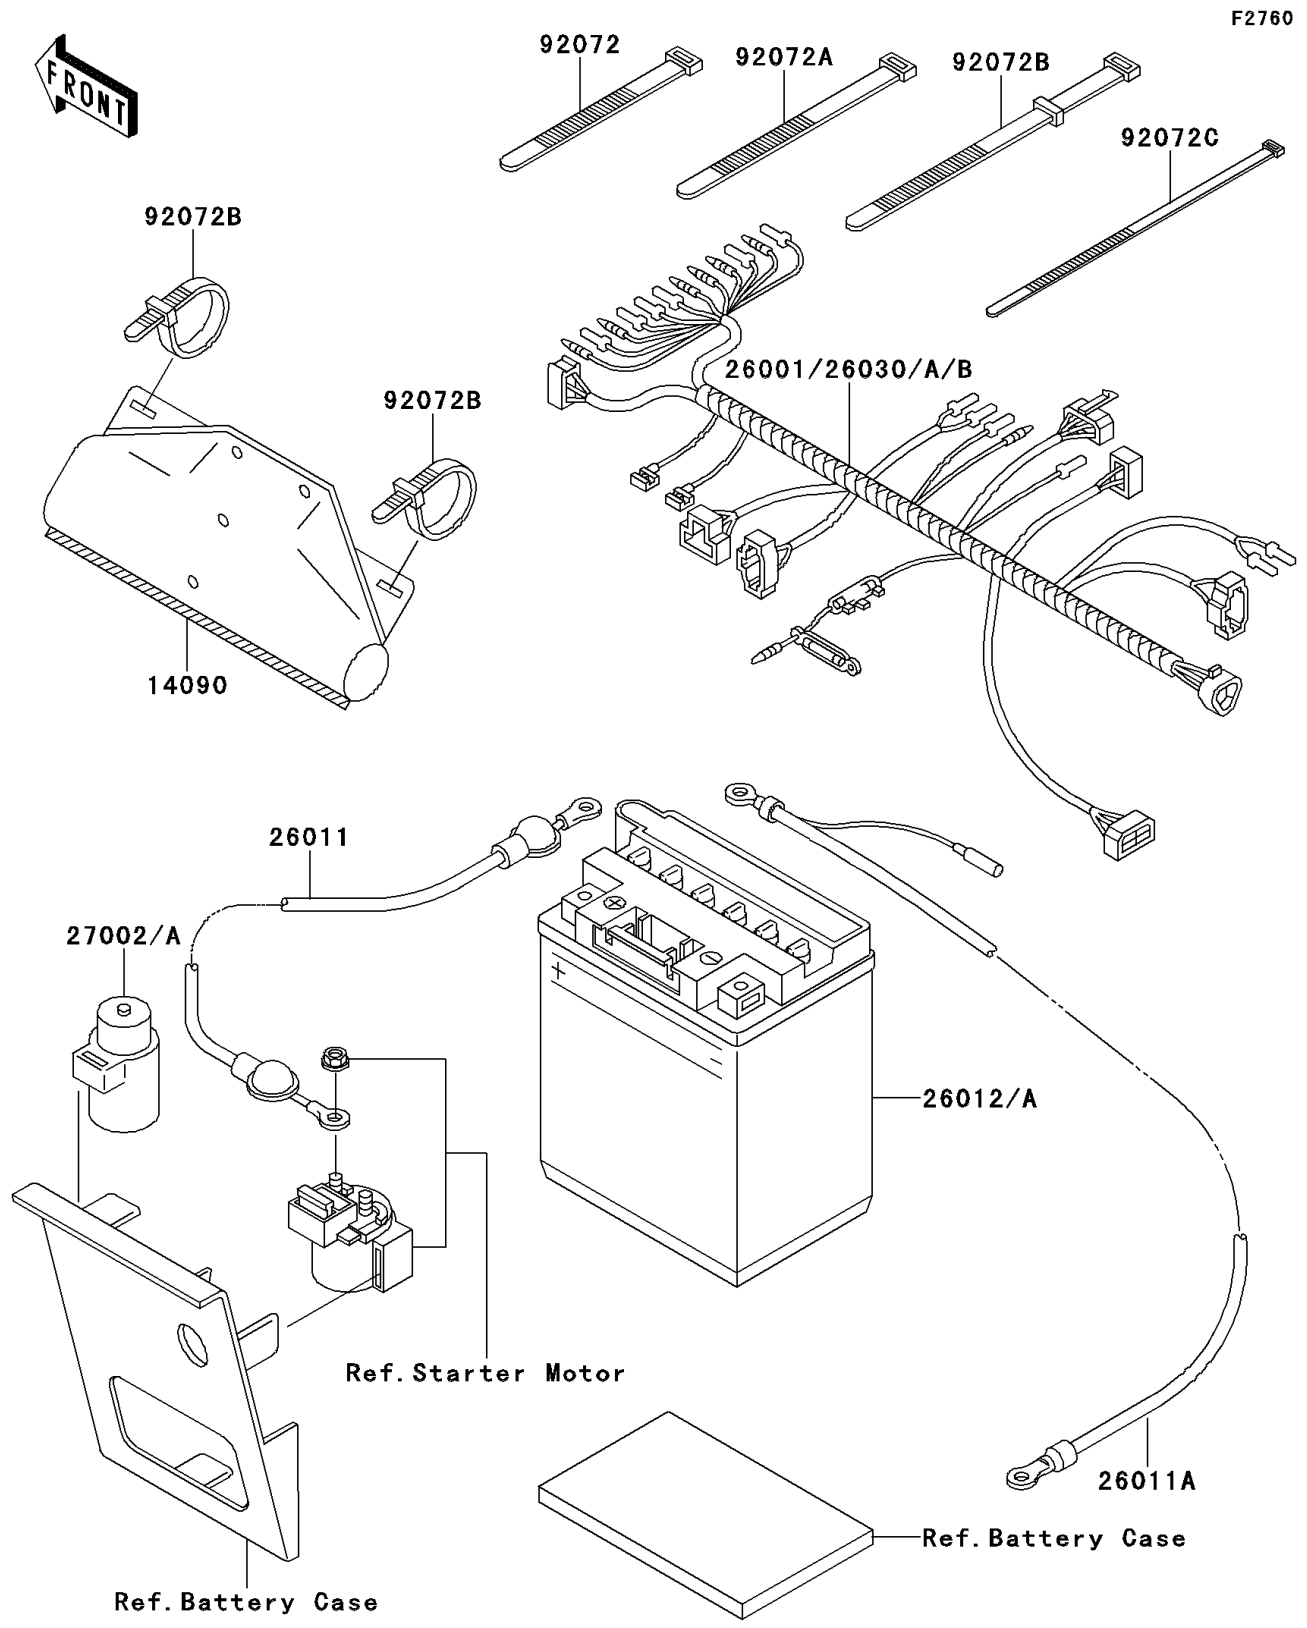

1996 Bayou 220 PARTS DIAGRAM

Chassis Electrical Equipment

1996 Bayou 220 PARTS LIST

Chassis Electrical Equipment

ITEM NAME	PART NUMBER	QUANTITY
COVER,COUPLER (Ref # 14090)	14090-1611	1
WIRE-LEAD,BATTERY(+) (Ref # 26011)	26011-1398	1
WIRE-LEAD,BATTERY(-) (Ref # 26011A)	26011-1558	1
RELAY-ASSY (Ref # 27002A)	27002-1095	1
BAND,L=149 (Ref # 92072A)	92072-031	2
BAND,L=186 (Ref # 92072B)	92072-056	3
BAND,L=188 (Ref # 92072C)	92072-1239	8
BATTERY,12V 11AH,YB10A-A2 (Ref # 26012)	26012-1229	1
BATTERY,YB14A-A2,12V 14AH (Ref # 26012A)	26012-1271	1
HARNESS,MAIN (Ref # 26030A)	26030-1408	1
HARNESS,MAIN (Ref # 26030B)	26030-1422	1
BAND,L=123 (Ref # 92072)	92072-030	2
BAND,L=123 (Ref # 92072)	92072-030	4