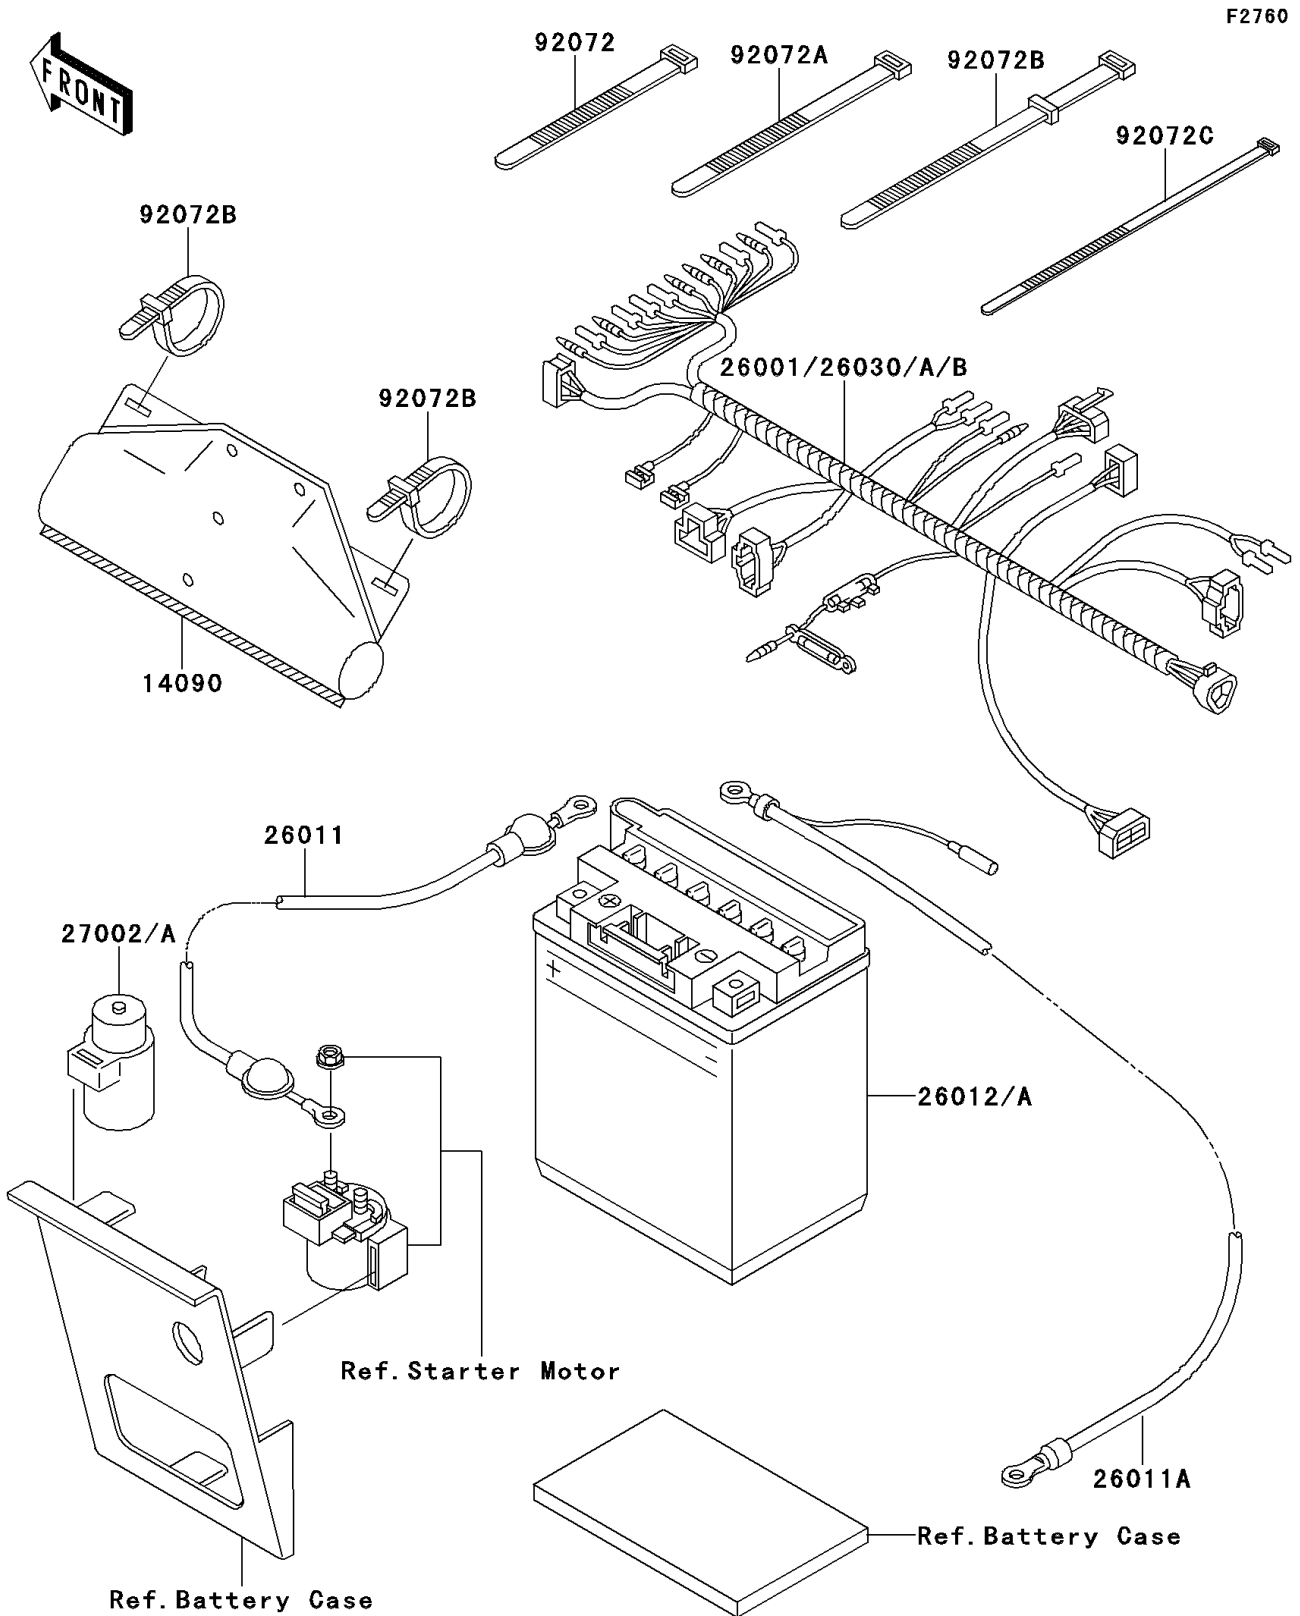

1993 Bayou 220 PARTS DIAGRAM

Chassis Electrical Equipment

1993 Bayou 220 PARTS LIST

Chassis Electrical Equipment

ITEM NAME	PART NUMBER	QUANTITY
COVER,COUPLER (Ref # 14090)	14090-1611	1
WIRE-LEAD,BATTERY(+) (Ref # 26011)	26011-1398	1
WIRE-LEAD,BATTERY(-) (Ref # 26011A)	26011-1558	1
RELAY-ASSY (Ref # 27002)	27002-1051	1
BAND,L=149 (Ref # 92072A)	92072-031	2
BAND,L=186 (Ref # 92072B)	92072-056	3
BAND,L=188 (Ref # 92072C)	92072-1239	8
HARNESS,MAIN (Ref # 26001)	26001-1858	1
BATTERY,12V 11AH,YB10A-A2 (Ref # 26012)	26012-1229	1
BATTERY,YB14A-A2,12V 14AH (Ref # 26012A)	26012-1271	1
HARNESS,MAIN (Ref # 26030)	26030-1061	1
BAND,L=123 (Ref # 92072)	92072-030	2
BAND,L=123 (Ref # 92072)	92072-030	4