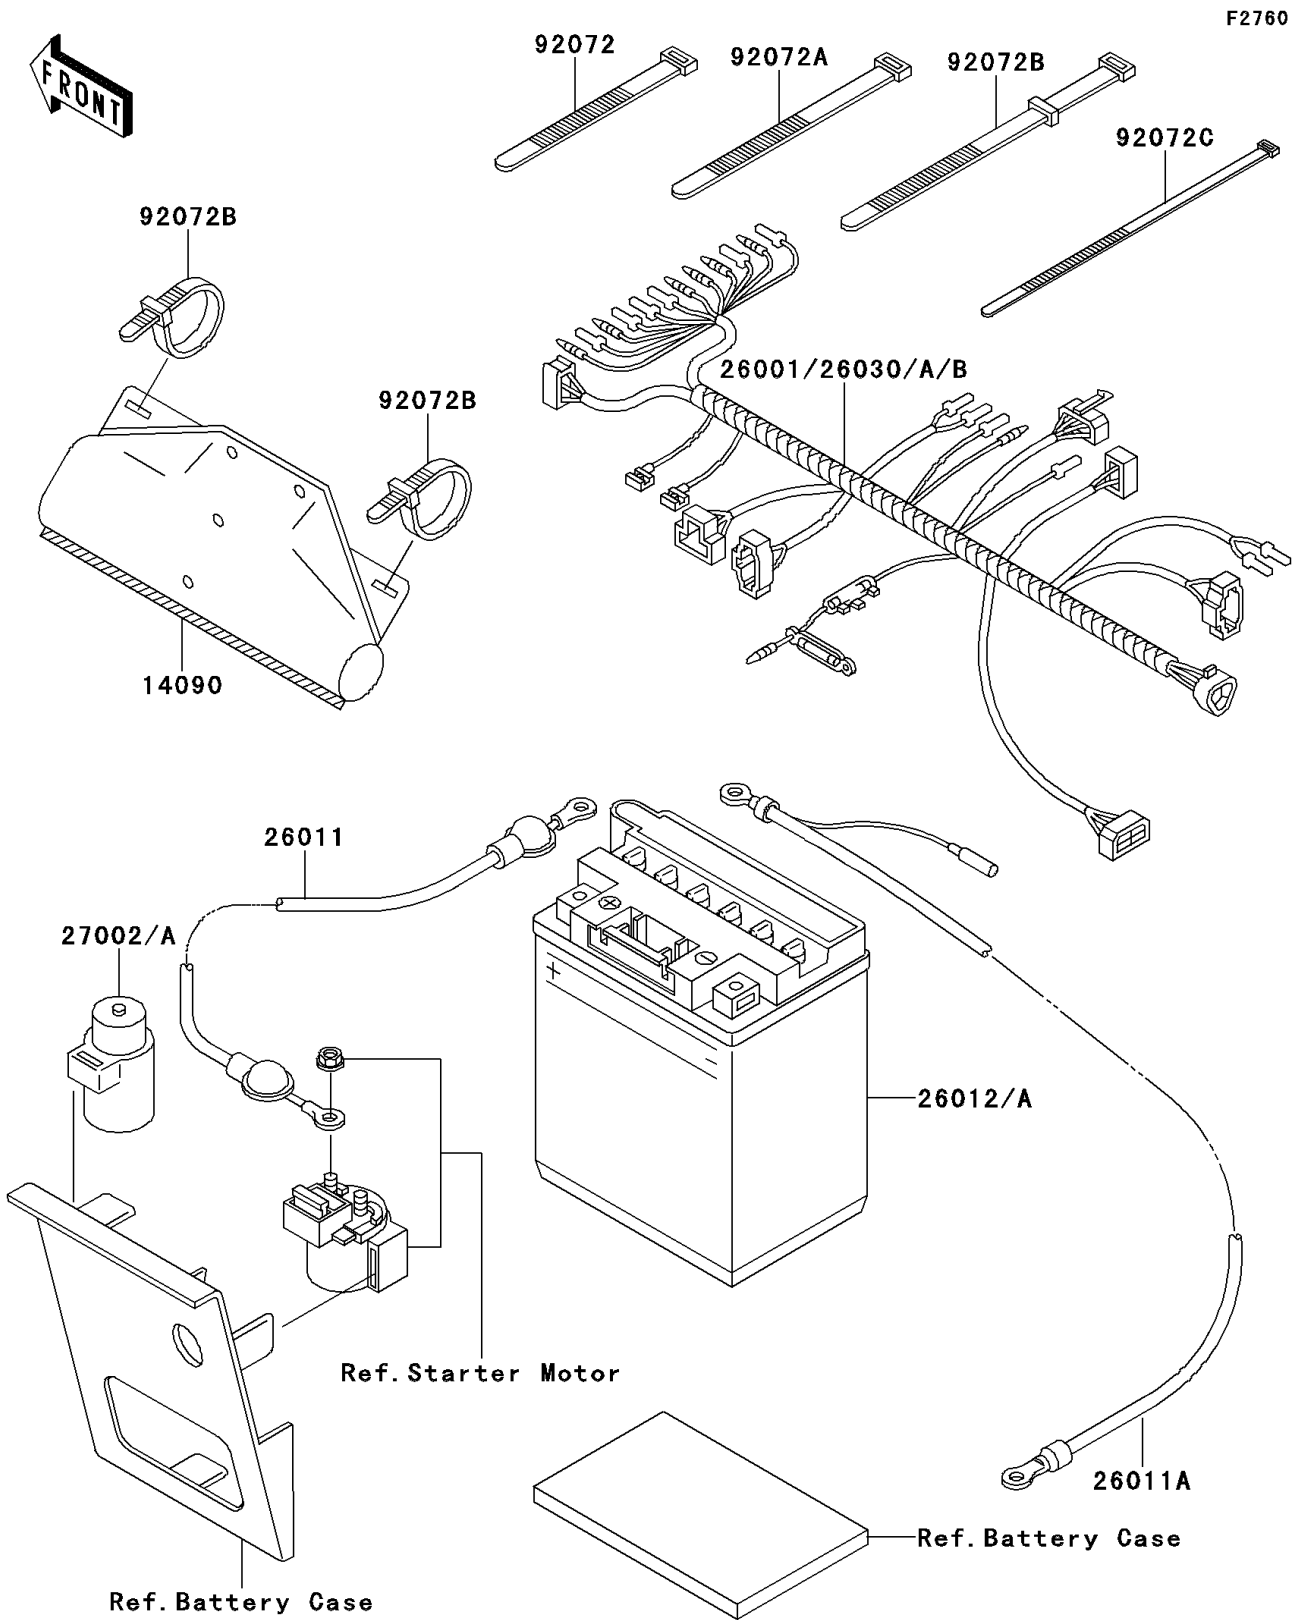

1992 Bayou 220 PARTS DIAGRAM

Chassis Electrical Equipment

1992 Bayou 220 PARTS LIST

Chassis Electrical Equipment

ITEM NAME	PART NUMBER	QUANTITY
COVER,COUPLER (Ref # 14090)	14090-1611	1
WIRE-LEAD,BATTERY(+) (Ref # 26011)	26011-1398	1
WIRE-LEAD,BATTERY(-) (Ref # 26011A)	26011-1558	1
RELAY-ASSY (Ref # 27002)	27002-1051	1
BAND,L=149 (Ref # 92072A)	92072-031	1
BAND,L=186 (Ref # 92072B)	92072-056	1
BAND,L=188 (Ref # 92072C)	92072-1239	1
HARNESS,MAIN (Ref # 26001)	26001-1858	1
BATTERY,12V 11AH,YB10A-A2 (Ref # 26012)	26012-1229	1
BATTERY,YB14A-A2,12V 14AH (Ref # 26012A)	26012-1271	1
HARNESS,MAIN (Ref # 26030)	26030-1061	1
BAND,L=123 (Ref # 92072)	92072-030	2