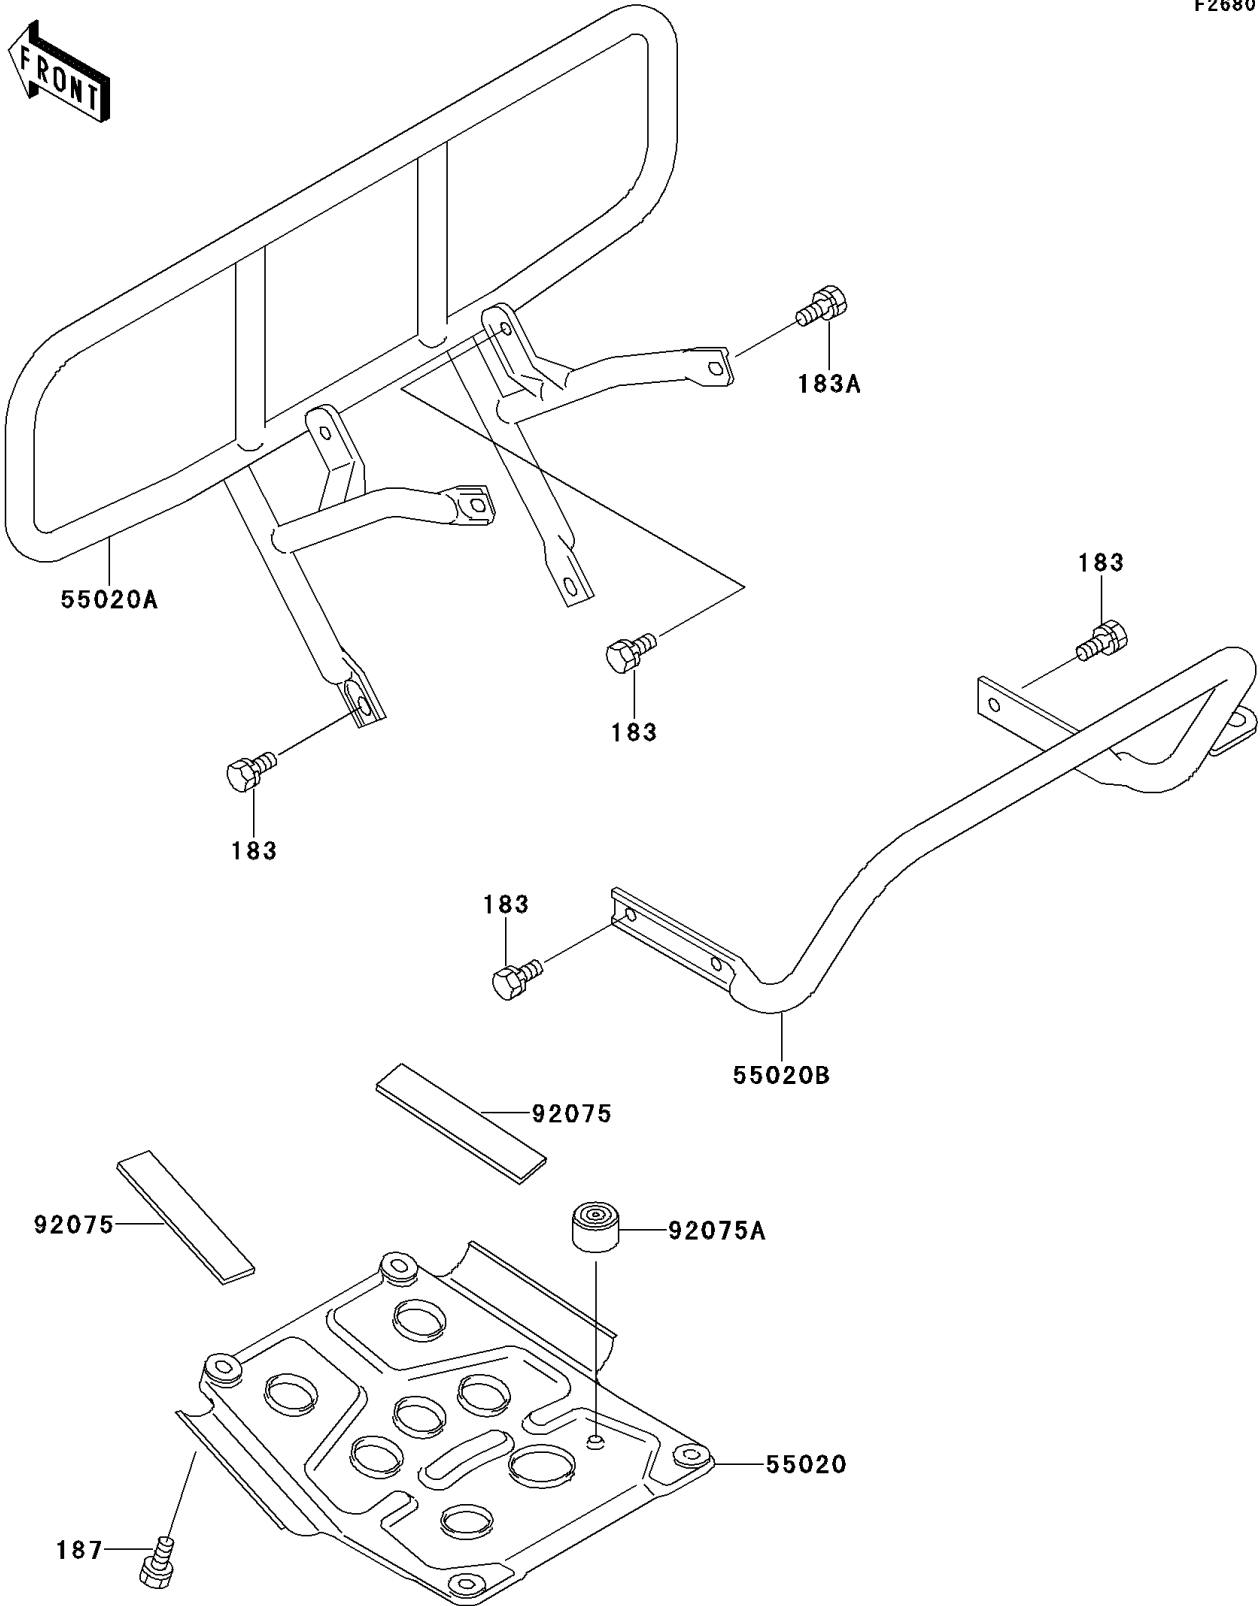

1993 Bayou 220 PARTS DIAGRAM

Guard(s)

F2680

1993 Bayou 220 PARTS LIST

Guard(s)

ITEM NAME

PART NUMBER

QUANTITY
