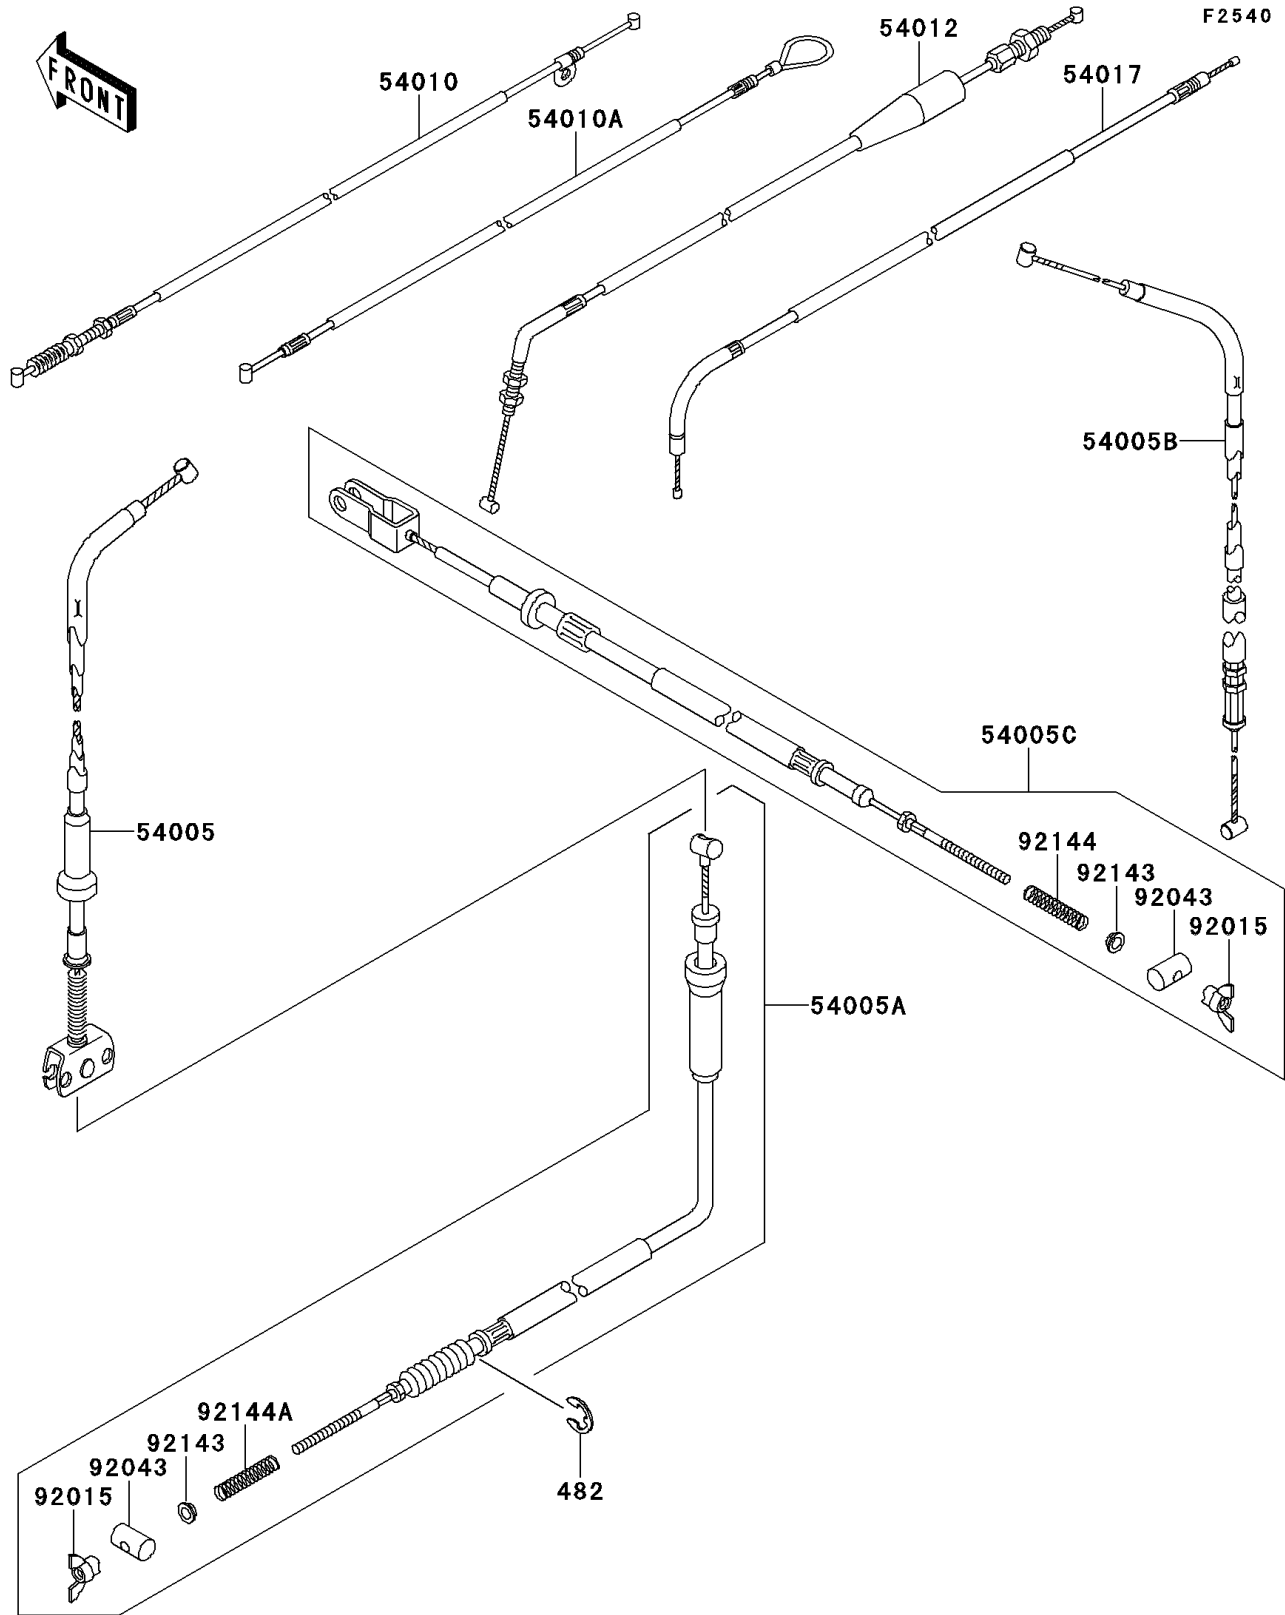

1993 Bayou 220 PARTS DIAGRAM

Cables

1993 Bayou 220 PARTS LIST

Cables

ITEM NAME	PART NUMBER	QUANTITY
CIRCLIP-TYPE-E (Ref # 482)	482L7000	2
CABLE-BRAKE,FR,UPP (Ref # 54005)	54005-1153	1
CABLE-BRAKE,FR,LWR (Ref # 54005A)	54005-1154	2
CABLE-BRAKE,PARKING (Ref # 54005B)	54005-1155	1
CABLE-BRAKE,RR (Ref # 54005C)	54005-1156	1
CABLE,REVERSE (Ref # 54010)	54010-1073	1
CABLE,SEAT HOOK (Ref # 54010A)	54010-1074	1
CABLE-THROTTLE (Ref # 54012)	54012-1361	1
CABLE-STARTER (Ref # 54017)	54017-1137	1
NUT,WING,6MM (Ref # 92015)	92015-4004	3
PIN,12X20 (Ref # 92043)	92043-1392	3
COLLAR (Ref # 92143)	92143-1309	3
SPRING,BRAKE CABLE (Ref # 92144)	92144-1269	1
SPRING,BRAKE CABLE (Ref # 92144A)	92144-1270	2