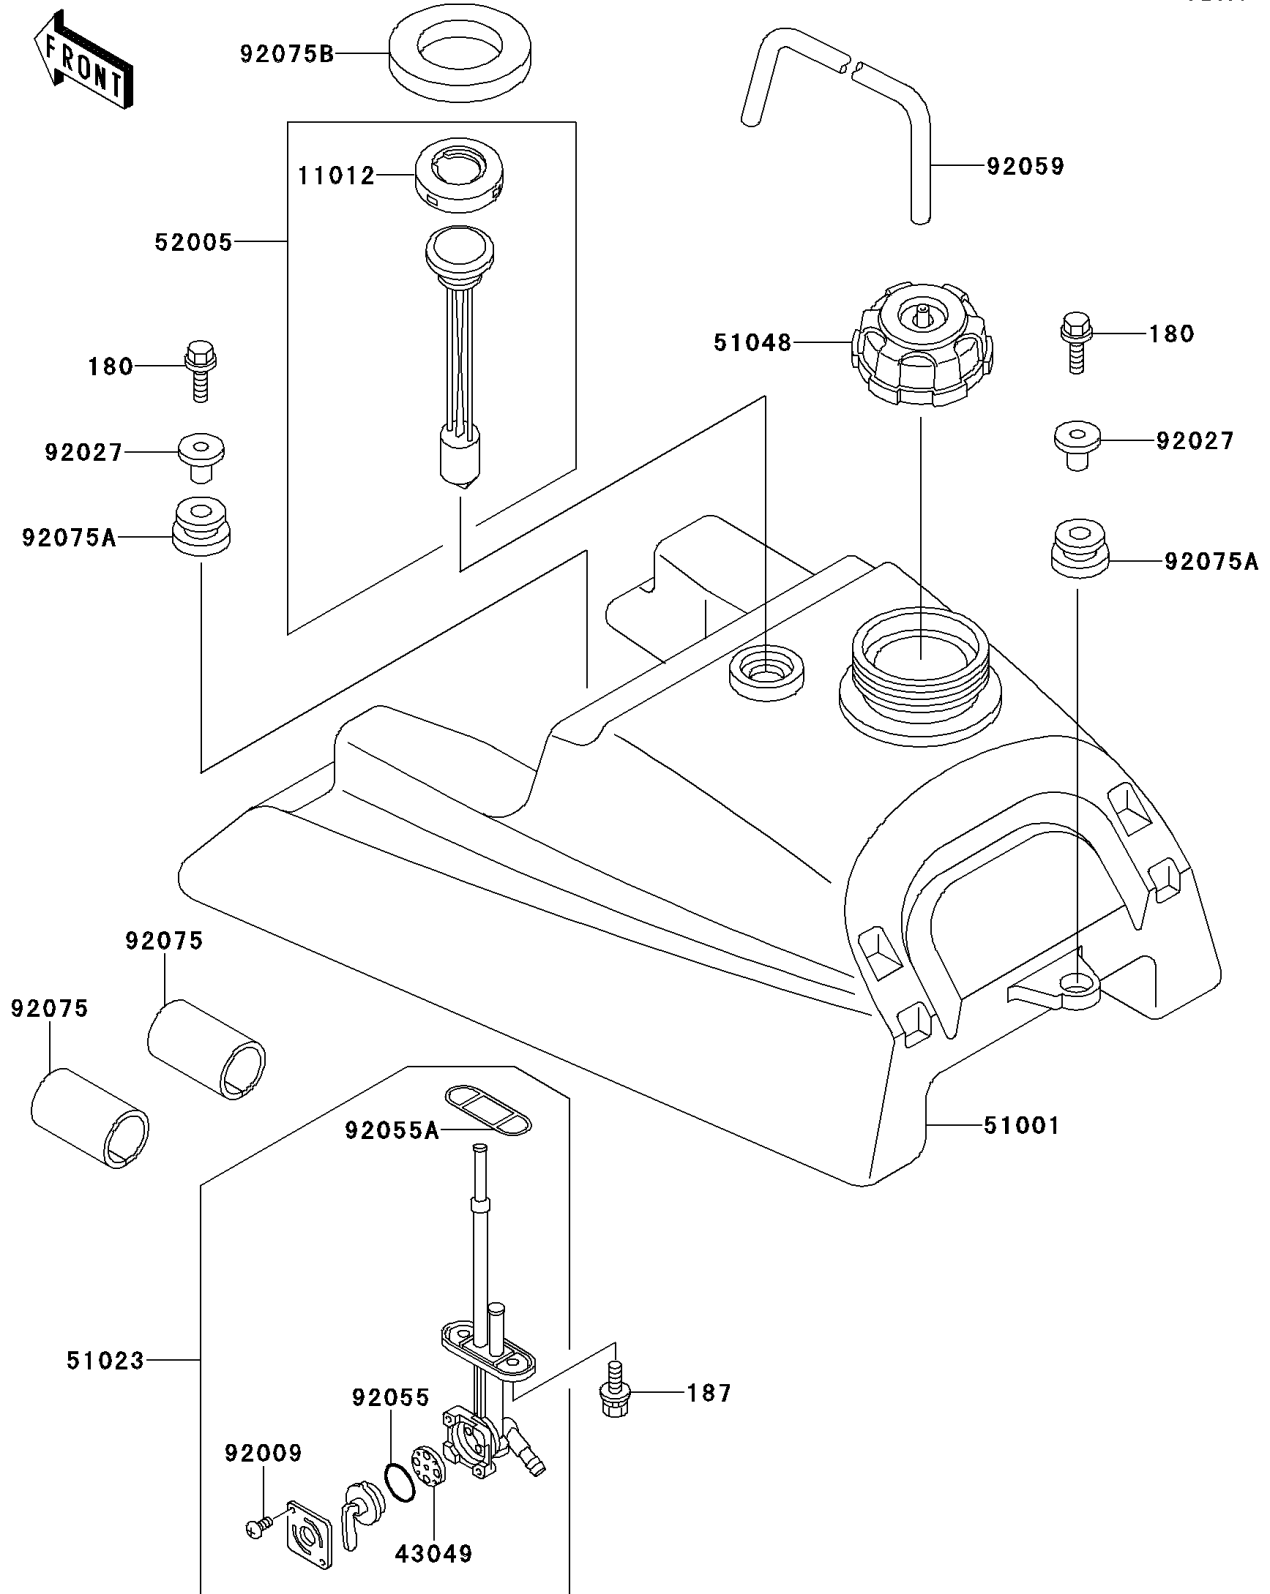

1993 Bayou 220 PARTS DIAGRAM

Fuel Tank

F2410

1993 Bayou 220 PARTS LIST

Fuel Tank

| ITEM NAME | PART NUMBER | QUANTITY |
|---|-------------|----------|
| BOLT-UPSET-WS,6X25 (Ref # 180) | 180D0625 | 3 |
| BOLT-UPSET-WSP (Ref # 187) | 187B0614 | 2 |
| CAP,FUEL GAUGE (Ref # 11012) | 11012-1627 | 1 |
| PACKING,FUEL TAP LEVER (Ref # 43049) | 43049-1017 | 1 |
| TANK-COMP-FUEL (Ref # 51001) | 51001-1272 | 1 |
| TAP-ASSY,FUEL (Ref # 51023) | 51023-1141 | 1 |
| CAP-ASSY-TANK,FUEL (Ref # 51048) | 51048-1090 | 1 |
| GAUGE,FUEL (Ref # 52005) | 52005-1086 | 1 |
| SCREW,3X5 (Ref # 92009) | 92009-1123 | 2 |
| COLLAR,L=16.1 (Ref # 92027) | 92027-1847 | 3 |
| RING-O,FUEL TAP LEVER (Ref # 92055) | 92055-1111 | 1 |
| RING-O,FUEL TAP PACKING (Ref # 92055A) | 92055-1348 | 1 |
| TUBE,5X9.4X250 (Ref # 92059) | 92059-1967 | 1 |
| DAMPER,FUEL TANK,FR,UNDER (Ref # 92075) | 92075-1369 | 2 |
| DAMPER (Ref # 92075A) | 92075-1787 | 3 |
| DAMPER,42.5X70X8.5 (Ref # 92075B) | 92075-1988 | 1 |