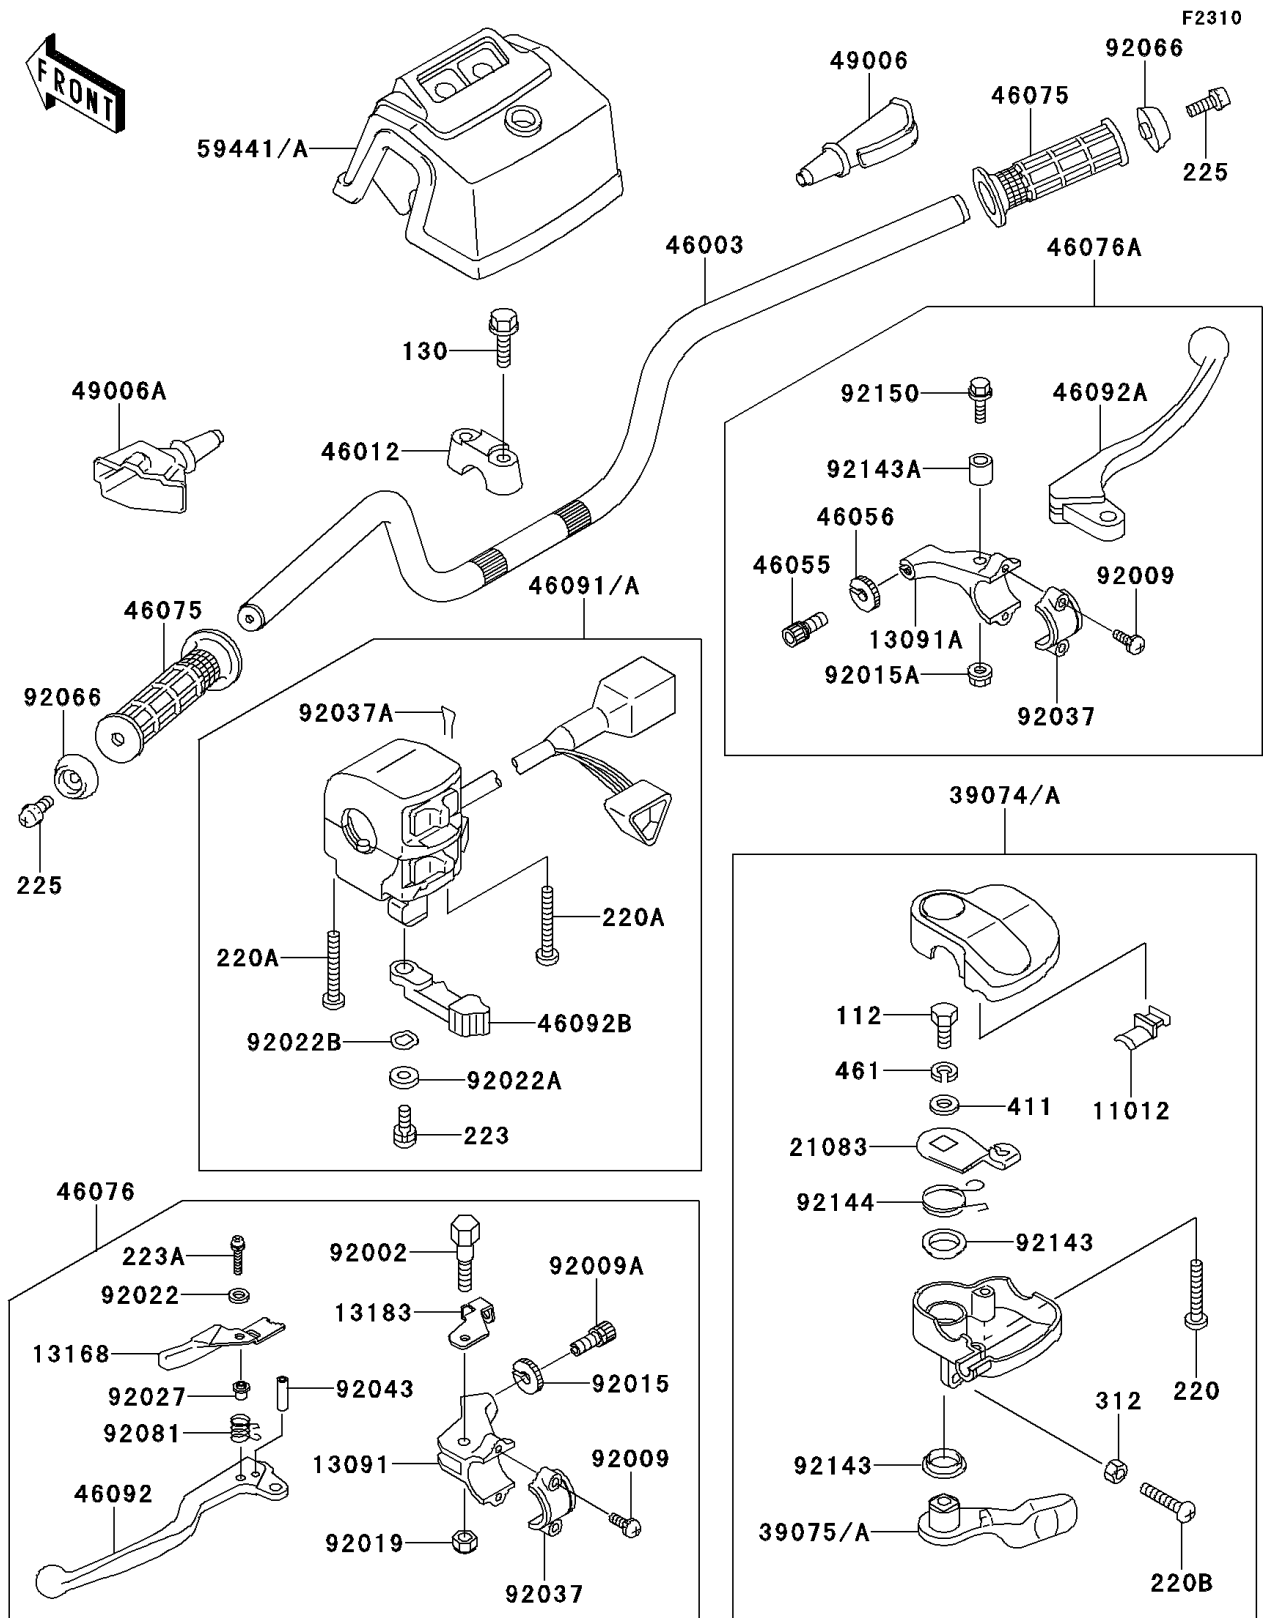

1993 Bayou 220 PARTS DIAGRAM

Handlebar