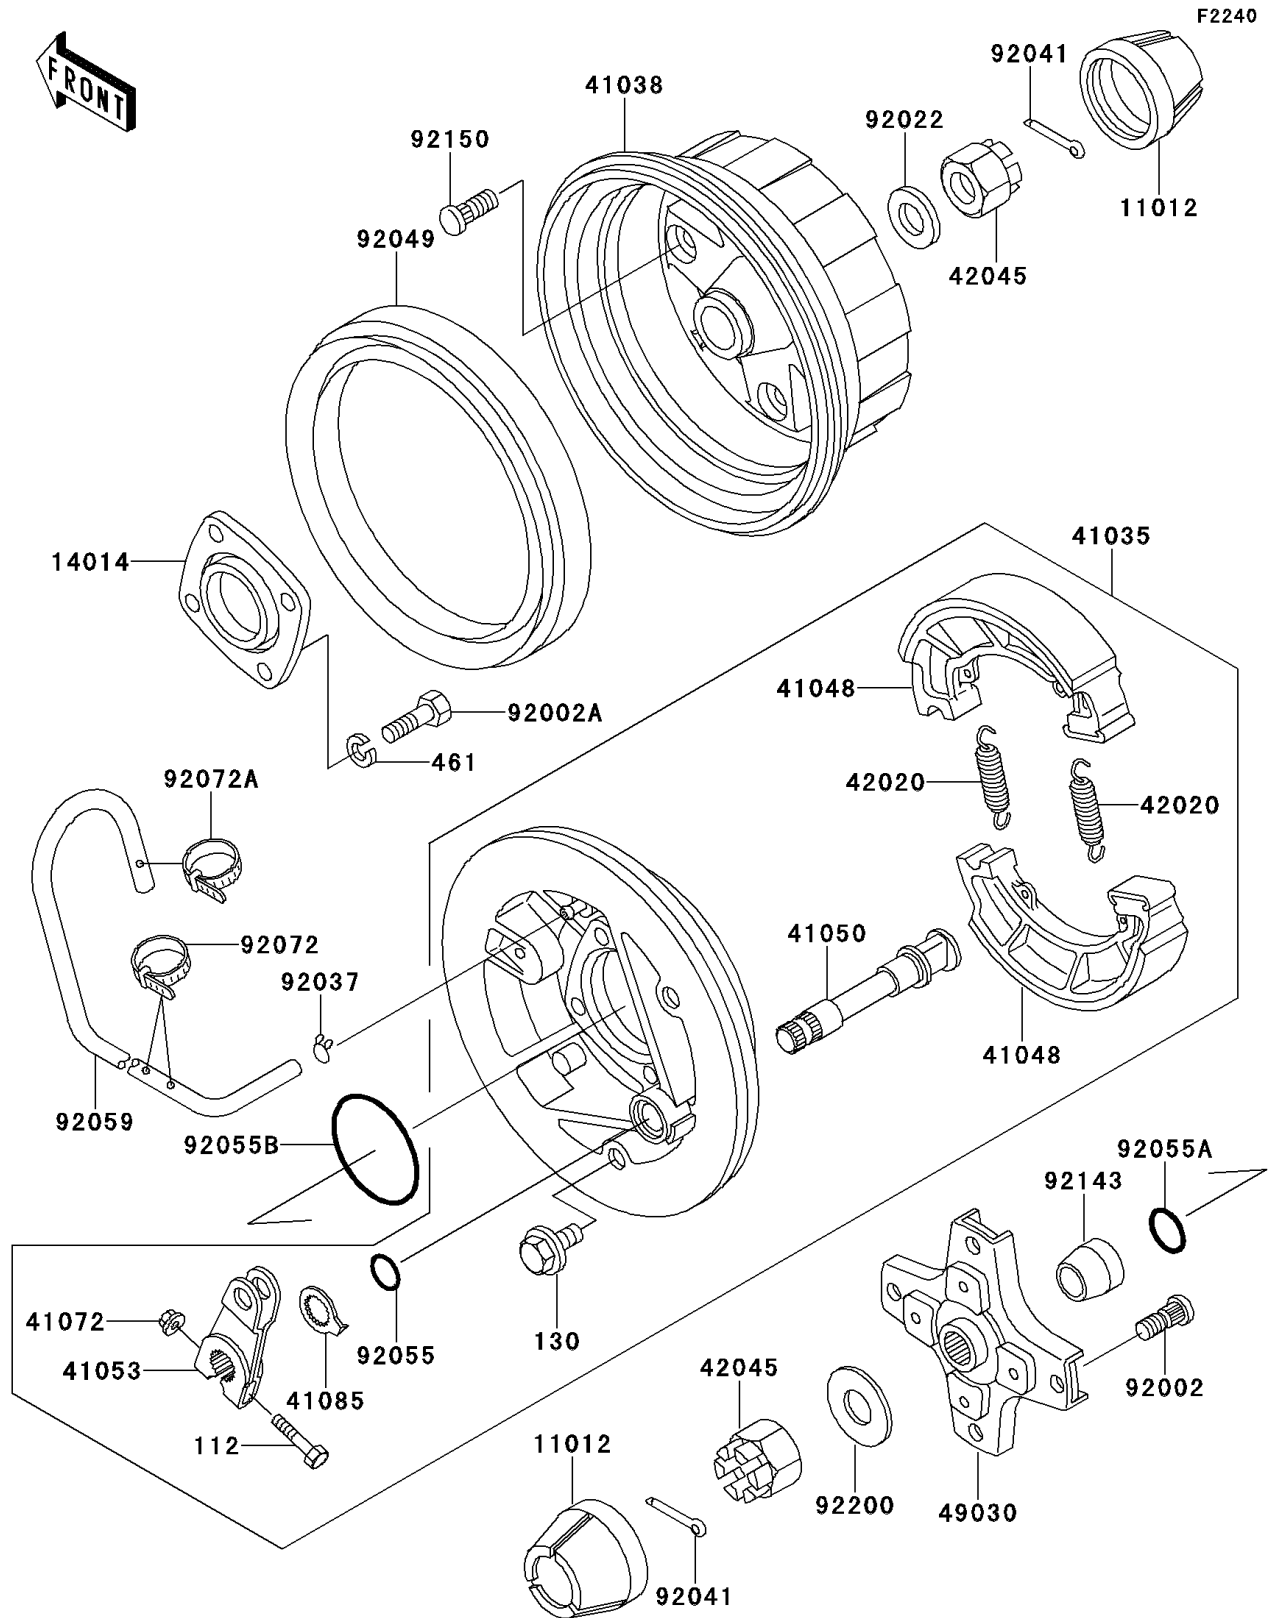

1992 Bayou 220 PARTS DIAGRAM

Rear Hub

1992 Bayou 220 PARTS LIST

Rear Hub

| ITEM NAME | PART NUMBER | QUANTITY |
|--------------------------------------|-------------|----------|
| BOLT-UPSET (Ref # 112) | 112H0640 | 1 |
| BOLT-FLANGED,10X16 (Ref # 130) | 130B1016 | 1 |
| WASHER-SPRING,10MM (Ref # 461) | 461F1000 | 1 |
| CAP,WHEEL (Ref # 11012) | 11012-1519 | 1 |
| PLATE-POSITION (Ref # 14014) | 14014-1072 | 1 |
| PANEL-ASSY-BRAKE,RR,RH (Ref # 41035) | 41035-1239 | 1 |
| DRUM,RR (Ref # 41038) | 41038-1201 | 1 |
| SHOE-BRAKE (Ref # 41048) | 41048-1069 | 1 |
| CAM-BRAKE (Ref # 41050) | 41050-1074 | 1 |
| LEVER-BRAKE CAM (Ref # 41053) | 41053-1064 | 1 |
| NUT,6MM (Ref # 41072) | 41072-007 | 1 |
| INDICATOR (Ref # 41085) | 41085-1053 | 1 |
| SPRING,BRAKE SHOE (Ref # 42020) | 42020-004 | 1 |
| NUT,CASTLE,18MM (Ref # 42045) | 42045-018 | 1 |
| HUB,RR,LH (Ref # 49030) | 49030-1086 | 1 |
| BOLT,10MM (Ref # 92002) | 92002-1459 | 1 |
| BOLT,10X30 (Ref # 92002A) | 92002-1918 | 1 |
| WASHER,18.3X34X4.5 (Ref # 92022) | 92022-1658 | 1 |
| CLAMP,TUBE (Ref # 92037) | 92037-147 | 1 |
| COTTER,4.0X35 (Ref # 92041) | 92041-1053 | 1 |
| SEAL-OIL (Ref # 92049) | 92049-1242 | 1 |
| RING-O,ID=16.4 (Ref # 92055) | 92055-1376 | 1 |
| RING-O,ID=24.5 (Ref # 92055A) | 92055-1459 | 1 |
| RING-O (Ref # 92055B) | 92055-3018 | 1 |
| TUBE,4.7X9.5X1240 (Ref # 92059) | 92059-1968 | 1 |
| BAND,L=123 (Ref # 92072) | 92072-030 | 1 |
| BAND,L=149 (Ref # 92072A) | 92072-031 | 1 |
| COLLAR,L=18 (Ref # 92143) | 92143-1115 | 1 |
| BOLT,10MM (Ref # 92150) | 92150-1110 | 1 |

1992 Bayou 220 PARTS LIST

Rear Hub

| ITEM NAME | PART NUMBER | QUANTITY |
|----------------------------------|-------------|----------|
| WASHER,18.5X52X4.5 (Ref # 92200) | 92200-1139 | 1 |