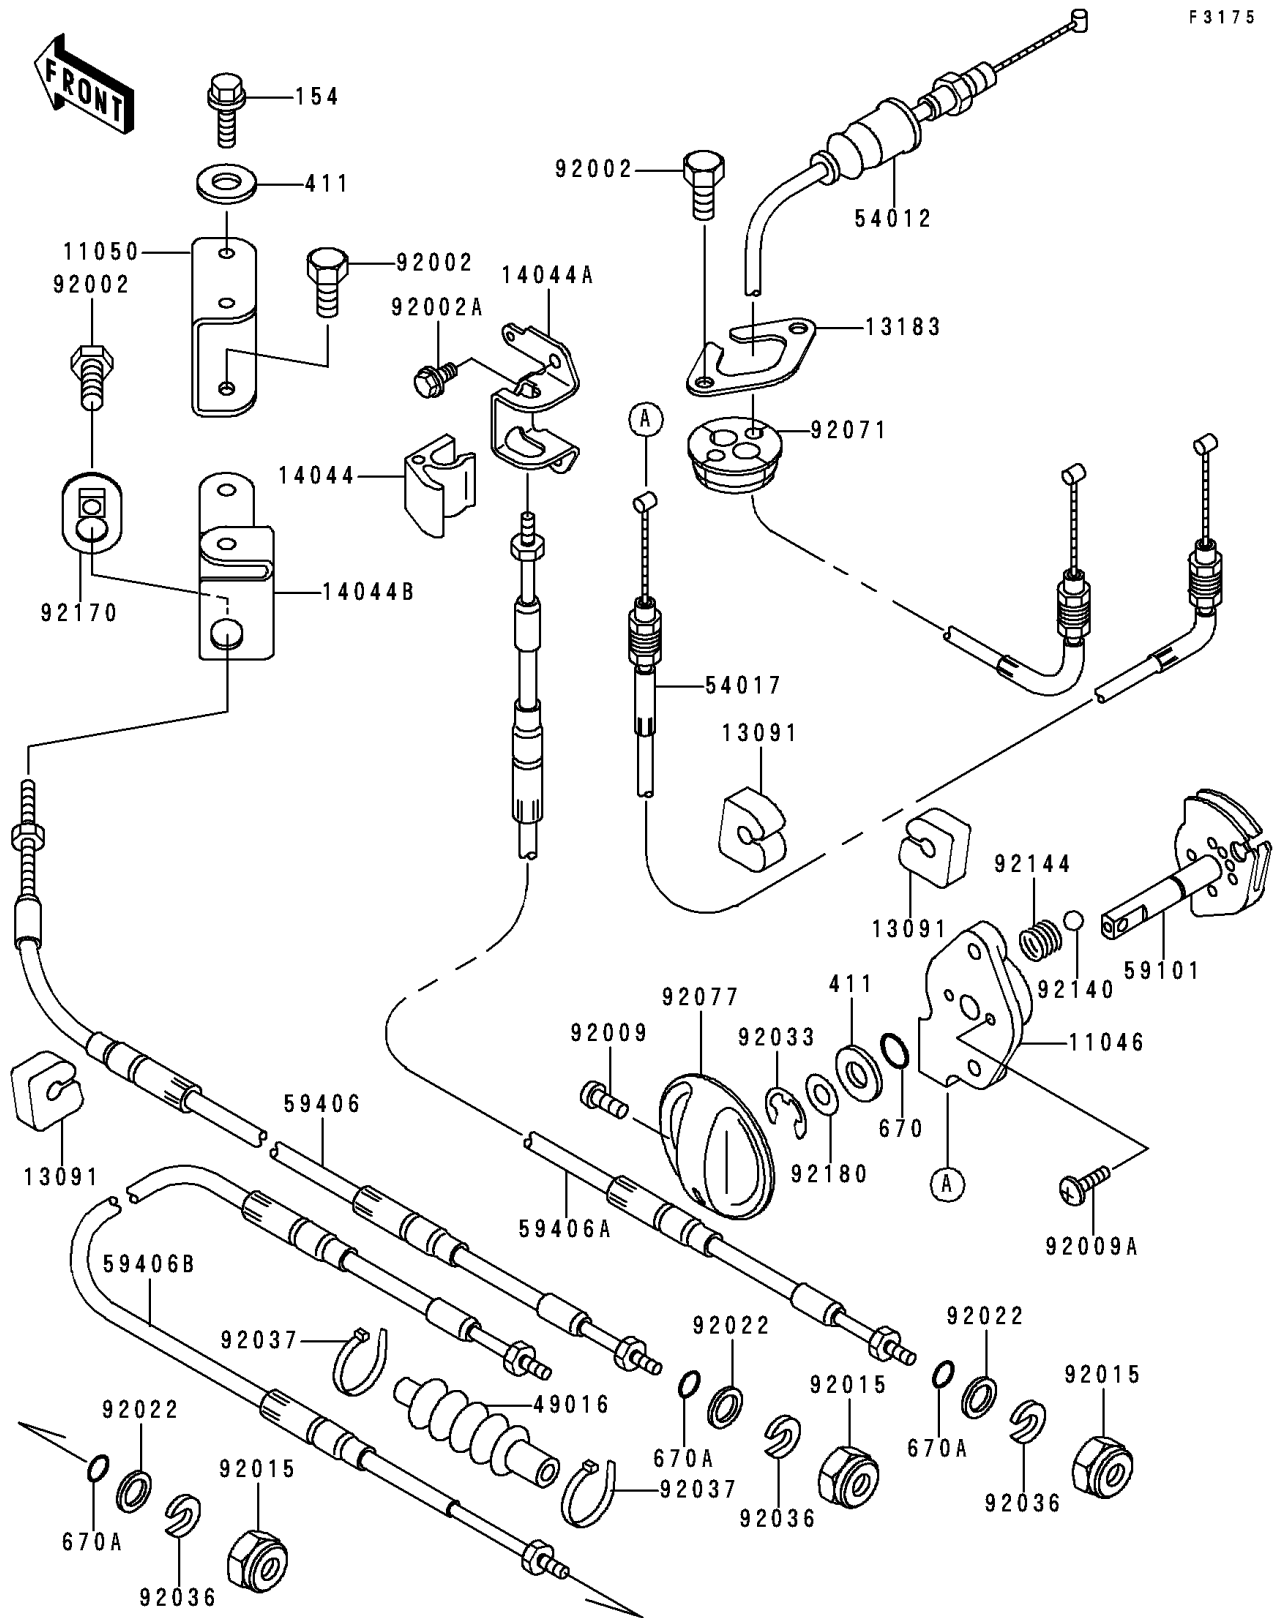

## 1998 900 STX PARTS DIAGRAM

Cables

F3175

## 1998 900 STX PARTS LIST

### Cables

ITEM NAME	PART NUMBER	QUANTITY
BOLT-WP-SMALL,8X30 (Ref # 154)	154R0830	1
WASHER-PLAIN,8MM (Ref # 411)	411S0800	1
O RING,8MM (Ref # 670)	670B1508	1
O RING,11MM (Ref # 670A)	670B2011	1
BRACKET,STARTER CABLE (Ref # 11046)	11046-3712	1
BRACKET,CABLE HOLDER (Ref # 11050)	11050-3728	1
HOLDER (Ref # 13091)	13091-3712	1
PLATE (Ref # 13183)	13183-3810	1
HOLDER-CABLE,STEERING (Ref # 14044)	14044-3714	1
HOLDER-CABLE,STEERING (Ref # 14044A)	14044-3717	1
HOLDER-CABLE (Ref # 14044B)	14044-3732	1
COVER-SEAL,TILT CABLE (Ref # 49016)	49016-3702	1
CABLE-THROTTLE (Ref # 54012)	54012-3744	1
CABLE-STARTER (Ref # 54017)	54017-3729	1
REEL,STARTER CABLE (Ref # 59101)	59101-3704	1
CABLE-STRG (Ref # 59406)	59406-3736	1
CABLE-STRG,REVERSE (Ref # 59406A)	59406-3764	1
CABLE-STRG,TILT (Ref # 59406B)	59406-3765	1
BOLT,6X16 (Ref # 92002)	92002-3728	1
BOLT,6X12 (Ref # 92002A)	92002-3763	1
SCREW,4X8 (Ref # 92009)	92009-3729	1
SCREW,5X16 (Ref # 92009A)	92009-3789	1
NUT,20MM (Ref # 92015)	92015-526	1
WASHER (Ref # 92022)	92022-535	1
RING-SNAP,7MM (Ref # 92033)	92033-3704	1
RING-SNAP (Ref # 92036)	92036-501	1
CLAMP (Ref # 92037)	92037-1173	1
GROMMET,HARNESS (Ref # 92071)	92071-3790	1
KNOB (Ref # 92077)	92077-3728	1

## 1998 900 STX PARTS LIST

Cables

ITEM NAME	PART NUMBER	QUANTITY
BALL,3MM (Ref # 92140)	92140-3702	1
SPRING (Ref # 92144)	92144-3712	1
CLAMP,CABLE (Ref # 92170)	92170-3756	1
SHIM,8.5X18X0.15 (Ref # 92180)	92180-3702	1