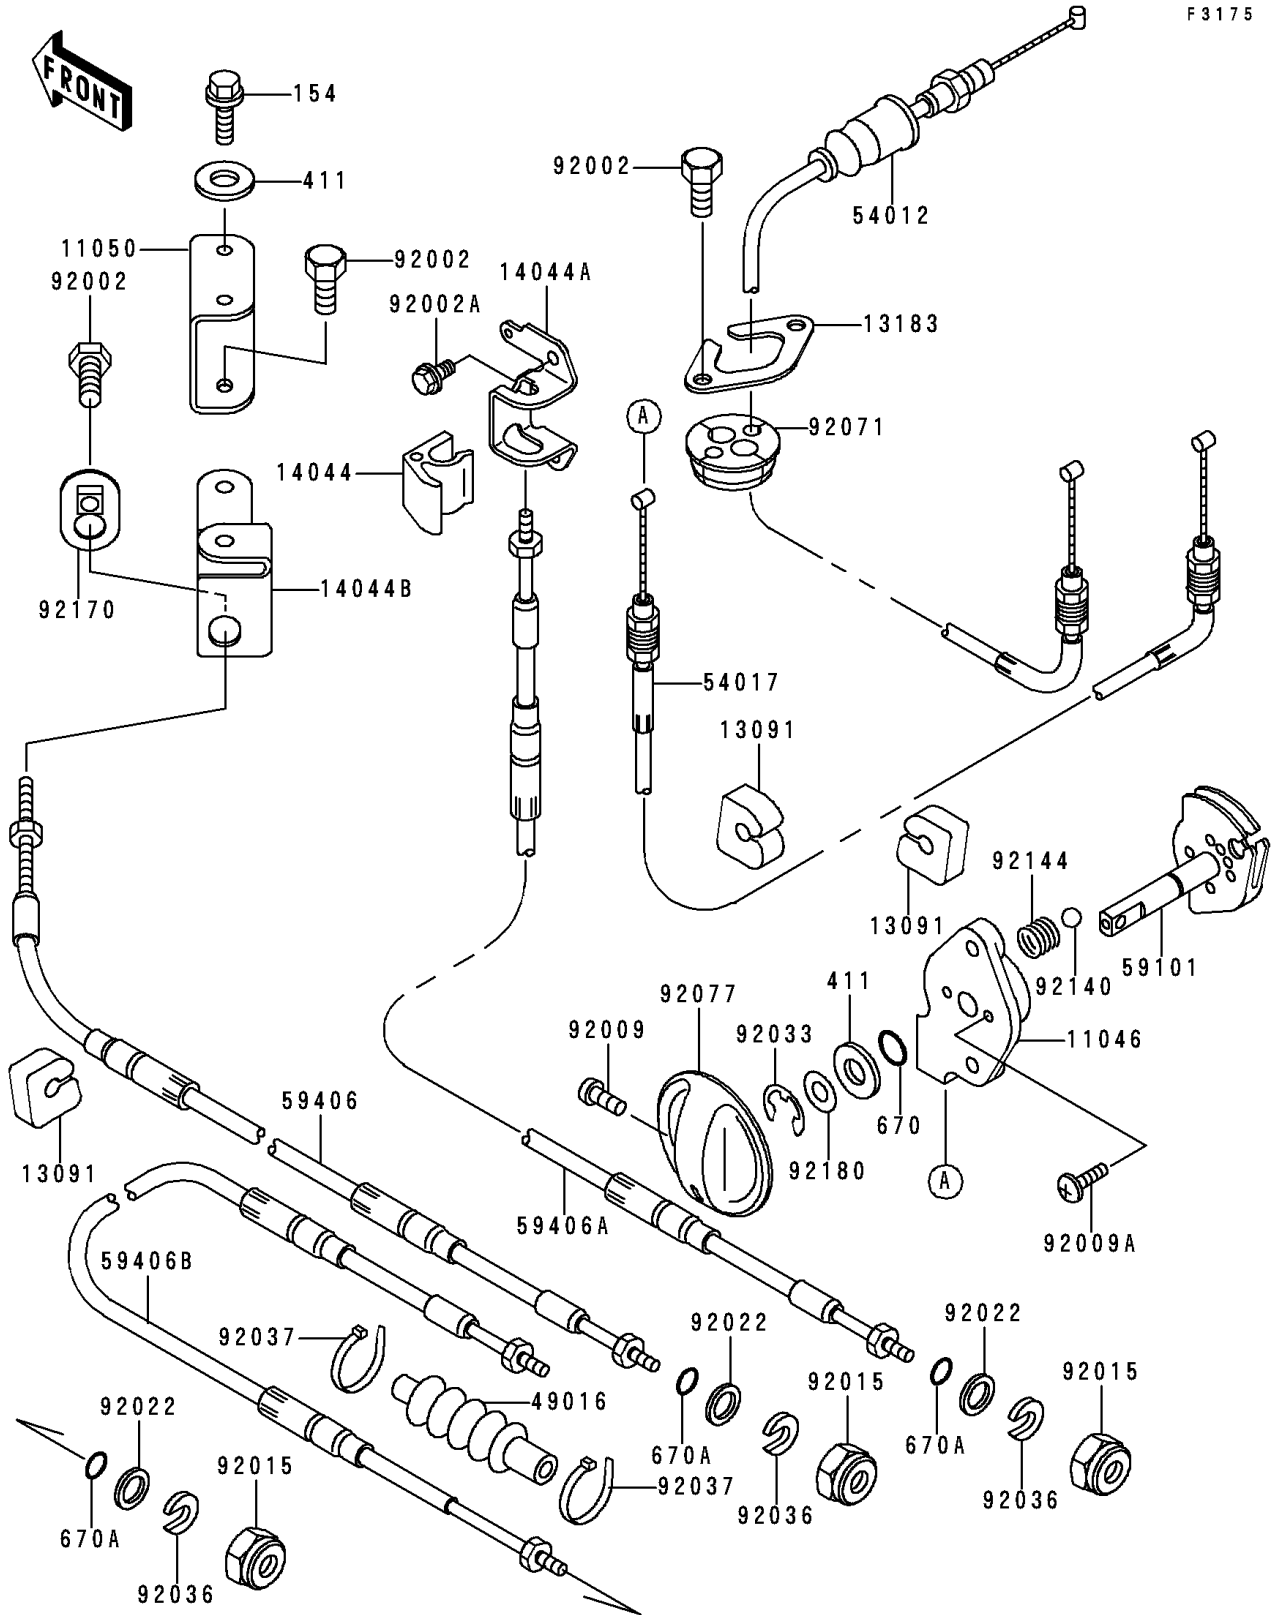

# 1998 900 STX PARTS LIST

## Cables

ITEM NAME	PART NUMBER	QUANTITY
BOLT-WP-SMALL,8X30 (Ref # 154)	154R0830	2
WASHER-PLAIN,8MM (Ref # 411)	411S0800	3
O RING,8MM (Ref # 670)	670B1508	1
O RING,11MM (Ref # 670A)	670B2011	3
BRACKET,STARTER CABLE (Ref # 11046)	11046-3712	1
BRACKET,CABLE HOLDER (Ref # 11050)	11050-3728	1
HOLDER (Ref # 13091)	13091-3712	3
PLATE (Ref # 13183)	13183-3810	1
HOLDER-CABLE,STEERING (Ref # 14044)	14044-3714	1
HOLDER-CABLE,STEERING (Ref # 14044A)	14044-3717	1
HOLDER-CABLE (Ref # 14044B)	14044-3732	1
COVER-SEAL,TILT CABLE (Ref # 49016)	49016-3702	1
CABLE-THROTTLE (Ref # 54012)	54012-3744	1
CABLE-STARTER (Ref # 54017)	54017-3729	1
REEL,STARTER CABLE (Ref # 59101)	59101-3704	1
CABLE-STRG (Ref # 59406)	59406-3736	1
CABLE-STRG,REVERSE (Ref # 59406A)	59406-3764	1
CABLE-STRG,TILT (Ref # 59406B)	59406-3765	1
BOLT,6X16 (Ref # 92002)	92002-3728	5
BOLT,6X12 (Ref # 92002A)	92002-3763	2
SCREW,4X8 (Ref # 92009)	92009-3729	1
SCREW,5X16 (Ref # 92009A)	92009-3789	2
NUT,20MM (Ref # 92015)	92015-526	3
WASHER (Ref # 92022)	92022-535	3
RING-SNAP,7MM (Ref # 92033)	92033-3704	1
RING-SNAP (Ref # 92036)	92036-501	3
CLAMP (Ref # 92037)	92037-1173	2
GROMMET,HARNESS (Ref # 92071)	92071-3790	1
KNOB (Ref # 92077)	92077-3728	1

## Cables

ITEM NAME	PART NUMBER	QUANTITY
BALL,3MM (Ref # 92140)	92140-3702	2
SPRING (Ref # 92144)	92144-3712	2
CLAMP,CABLE (Ref # 92170)	92170-3756	1
SHIM,8.5X18X0.15 (Ref # 92180)	92180-3702	AR