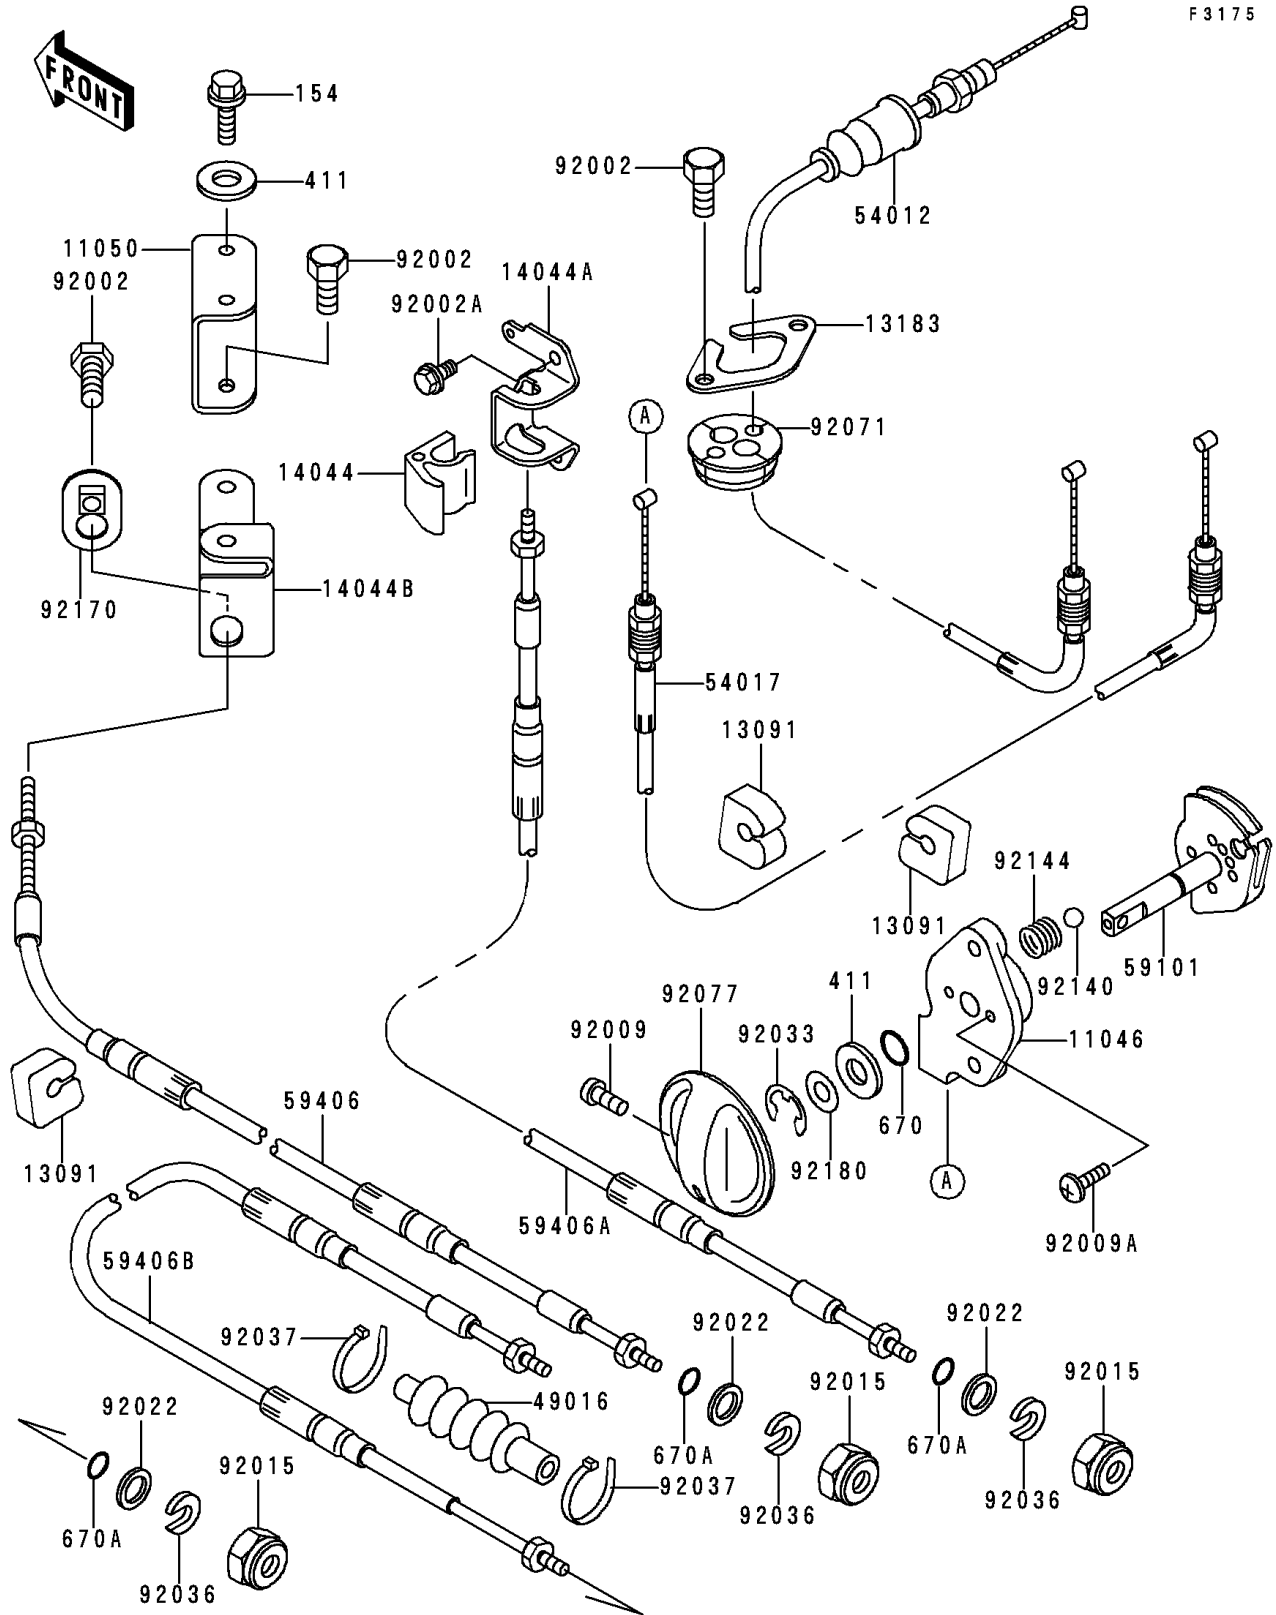

# 1998 900 STX PARTS LIST

## Cables

ITEM NAME	PART NUMBER	QUANTITY
BOLT-WP-SMALL,8X30 (Ref # 154)	154R0830	2
WASHER-PLAIN,8MM (Ref # 411)	411S0800	3
O RING,8MM (Ref # 670)	670B1508	1
O RING,11MM (Ref # 670A)	670B2011	3
BRACKET,STARTER CABLE (Ref # 11046)	11046-3712	1
BRACKET,CABLE HOLDER (Ref # 11050)	11050-3728	1
HOLDER (Ref # 13091)	13091-3712	3
PLATE (Ref # 13183)	13183-3810	1
HOLDER-CABLE,STEERING (Ref # 14044)	14044-3714	1
HOLDER-CABLE,STEERING (Ref # 14044A)	14044-3717	1
HOLDER-CABLE (Ref # 14044B)	14044-3732	1
COVER-SEAL,TILT CABLE (Ref # 49016)	49016-3702	1
CABLE-THROTTLE (Ref # 54012)	54012-3744	1
CABLE-STARTER (Ref # 54017)	54017-3729	1
REEL,STARTER CABLE (Ref # 59101)	59101-3704	1
CABLE-STRG (Ref # 59406)	59406-3736	1
CABLE-STRG,REVERSE (Ref # 59406A)	59406-3764	1
CABLE-STRG,TILT (Ref # 59406B)	59406-3765	1
BOLT,6X16 (Ref # 92002)	92002-3728	5
BOLT,6X12 (Ref # 92002A)	92002-3763	2
SCREW,4X8 (Ref # 92009)	92009-3729	1
SCREW,5X16 (Ref # 92009A)	92009-3789	2
NUT,20MM (Ref # 92015)	92015-526	3
WASHER (Ref # 92022)	92022-535	3
RING-SNAP,7MM (Ref # 92033)	92033-3704	1
RING-SNAP (Ref # 92036)	92036-501	3
CLAMP (Ref # 92037)	92037-1173	2
GROMMET,HARNESS (Ref # 92071)	92071-3790	1
KNOB (Ref # 92077)	92077-3728	1

## Cables

ITEM NAME	PART NUMBER	QUANTITY
BALL,3MM (Ref # 92140)	92140-3702	2
SPRING (Ref # 92144)	92144-3712	2
CLAMP,CABLE (Ref # 92170)	92170-3756	1
SHIM,8.5X18X0.15 (Ref # 92180)	92180-3702	AR