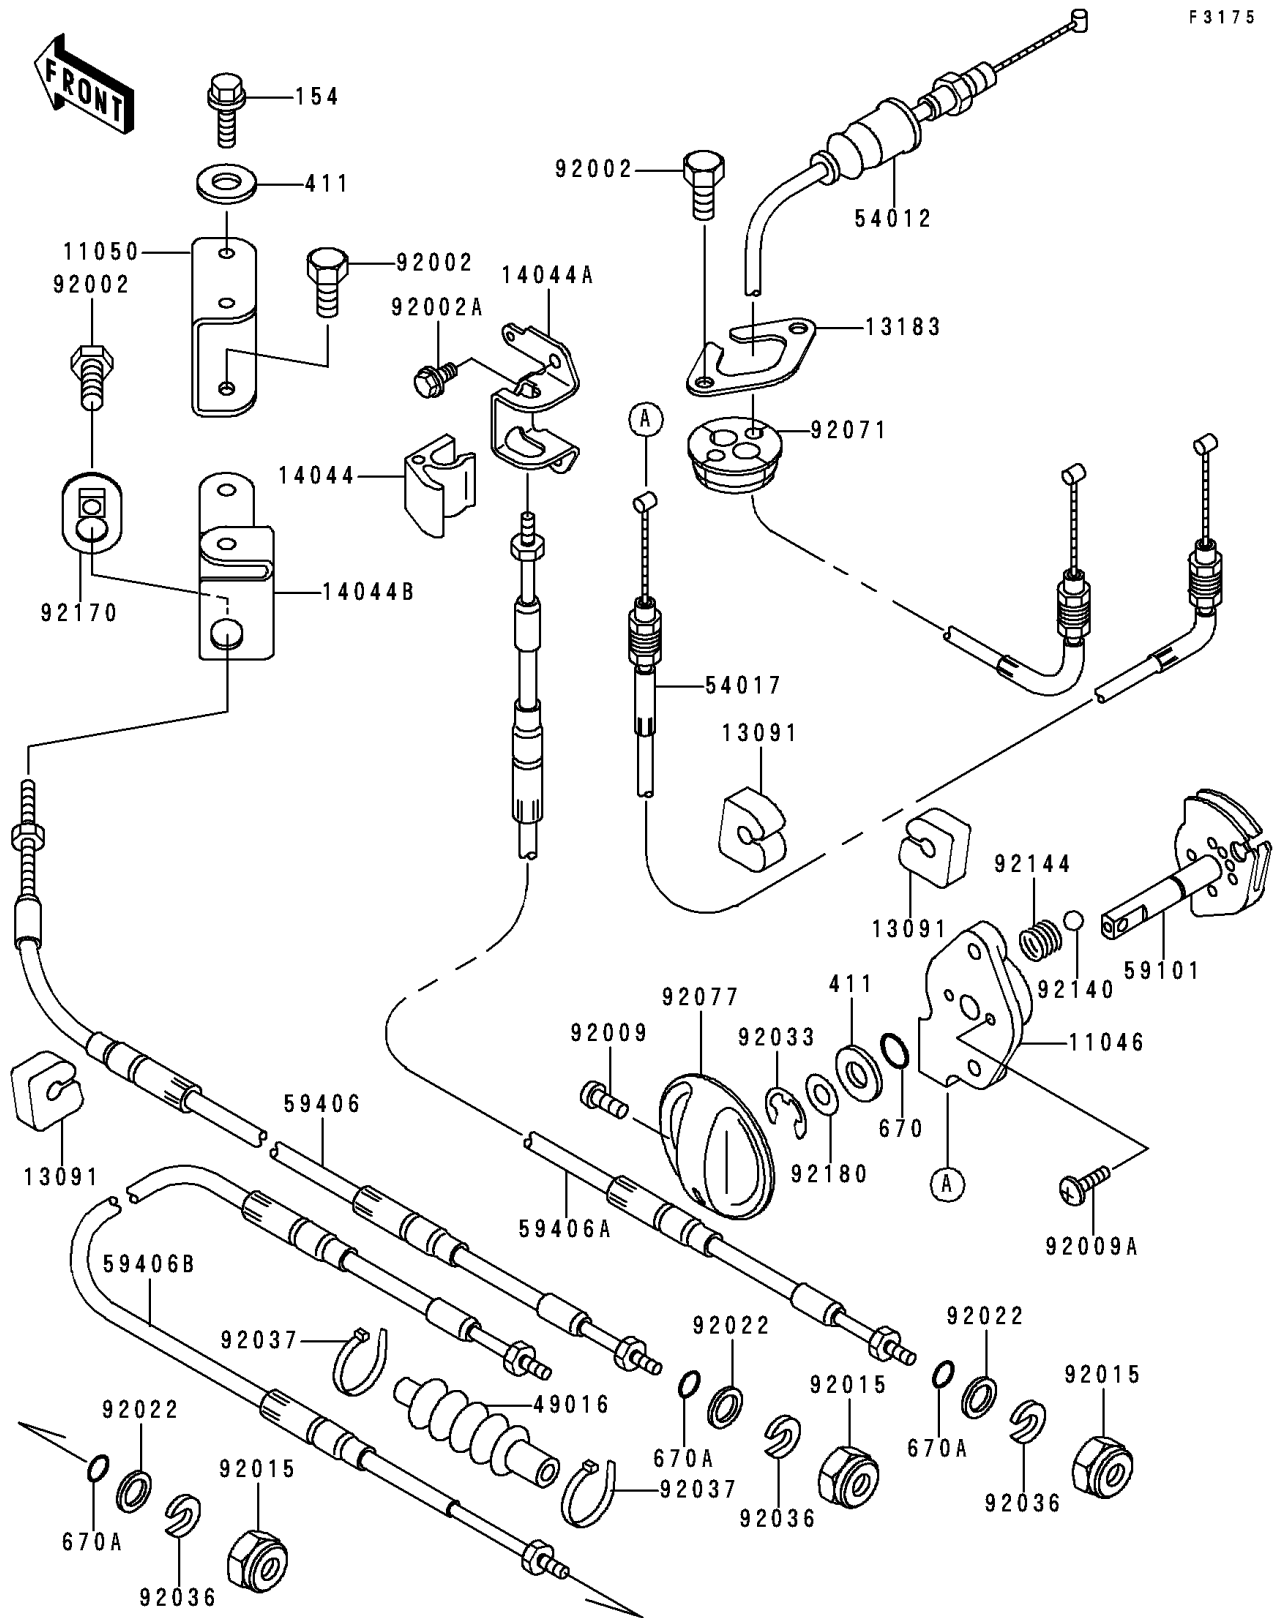

1997 900 STX PARTS DIAGRAM

Cables

F3175

1997 900 STX PARTS LIST

Cables

ITEM NAME	PART NUMBER	QUANTITY
BOLT-WP-SMALL,8X30 (Ref # 154)	154R0830	1
WASHER-PLAIN,8MM (Ref # 411)	411S0800	1
O RING,8MM (Ref # 670)	670B1508	1
O RING,11MM (Ref # 670A)	670B2011	1
BRACKET,STARTER CABLE (Ref # 11046)	11046-3712	1
BRACKET,CABLE HOLDER (Ref # 11050)	11050-3728	1
HOLDER (Ref # 13091)	13091-3712	1
PLATE (Ref # 13183)	13183-3810	1
HOLDER-CABLE,STEERING (Ref # 14044)	14044-3714	1
HOLDER-CABLE,STEERING (Ref # 14044A)	14044-3717	1
HOLDER-CABLE (Ref # 14044B)	14044-3732	1
COVER-SEAL,TILT CABLE (Ref # 49016)	49016-3702	1
CABLE-THROTTLE (Ref # 54012)	54012-3744	1
CABLE-STARTER (Ref # 54017)	54017-3729	1
REEL,STARTER CABLE (Ref # 59101)	59101-3704	1
CABLE-STRG (Ref # 59406)	59406-3736	1
CABLE-STRG,REVERSE (Ref # 59406A)	59406-3764	1
CABLE-STRG,TILT (Ref # 59406B)	59406-3765	1
BOLT,6X16 (Ref # 92002)	92002-3728	1
BOLT,6X12 (Ref # 92002A)	92002-3763	1
SCREW,4X8 (Ref # 92009)	92009-3729	1
SCREW,5X16 (Ref # 92009A)	92009-3789	1
NUT,20MM (Ref # 92015)	92015-526	1
WASHER (Ref # 92022)	92022-535	1
RING-SNAP,7MM (Ref # 92033)	92033-3704	1
RING-SNAP (Ref # 92036)	92036-501	1
CLAMP (Ref # 92037)	92037-1173	1
GROMMET,HARNESS (Ref # 92071)	92071-3790	1
KNOB (Ref # 92077)	92077-3728	1

1997 900 STX PARTS LIST

Cables

ITEM NAME	PART NUMBER	QUANTITY
BALL,3MM (Ref # 92140)	92140-3702	1
SPRING (Ref # 92144)	92144-3712	1
CLAMP,CABLE (Ref # 92170)	92170-3756	1
SHIM,8.5X18X0.15 (Ref # 92180)	92180-3702	1