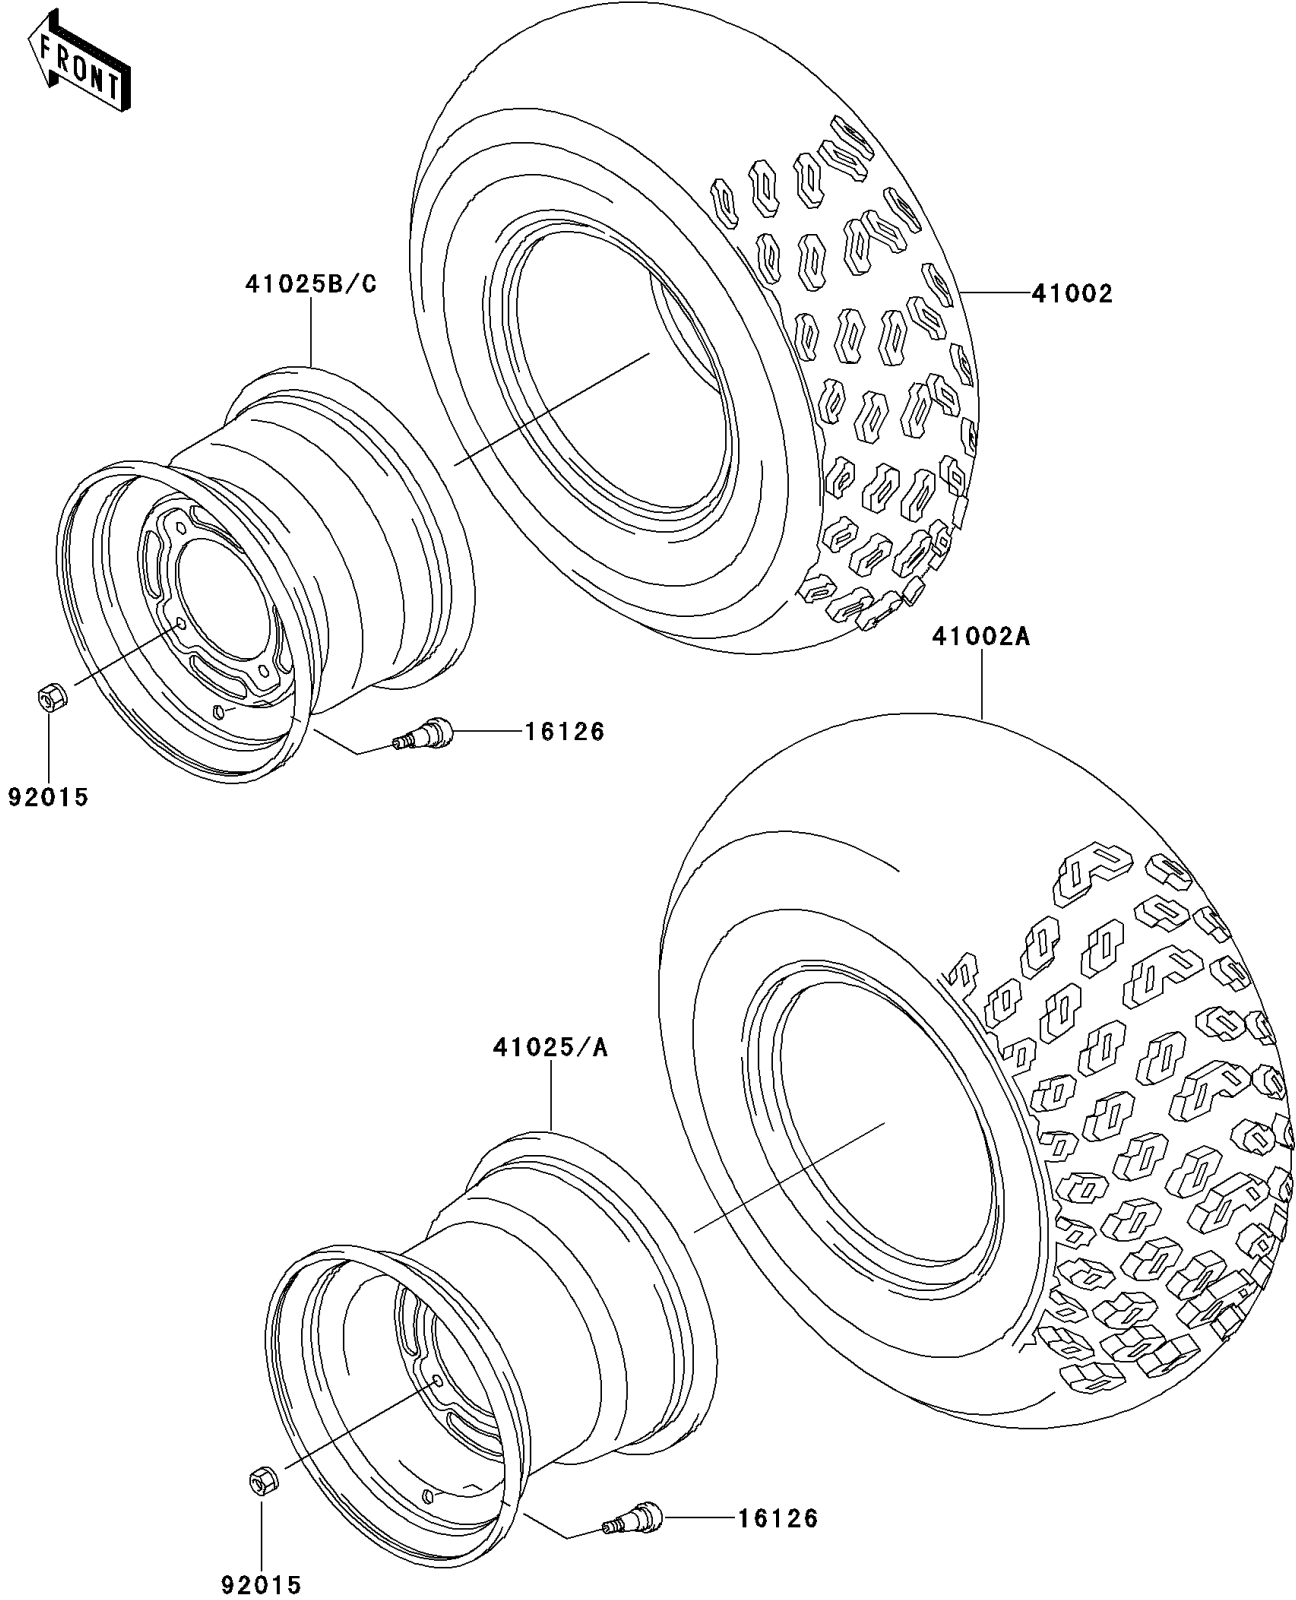

1996 Bayou 220 PARTS DIAGRAM

Wheels/Tires

F2210

1996 Bayou 220 PARTS LIST

Wheels/Tires

ITEM NAME	PART NUMBER	QUANTITY
VALVE (Ref # 16126)	16126-4001	4
TIRE,FR,AT21X8-9,KT856(D) (Ref # 41002)	41002-1650	2
TIRE,RR,AT22X10-10,KT857(D) (Ref # 41002A)	41002-1651	2
RIM,RR,10X8.5,SILVER NO.40 (Ref # 41025)	41025-1210-5A	2
RIM,FR,9X6.0,SILVER NO.40 (Ref # 41025B)	41025-1211-5A	2
NUT,LOCK,10MM (Ref # 92015)	92015-1808	16