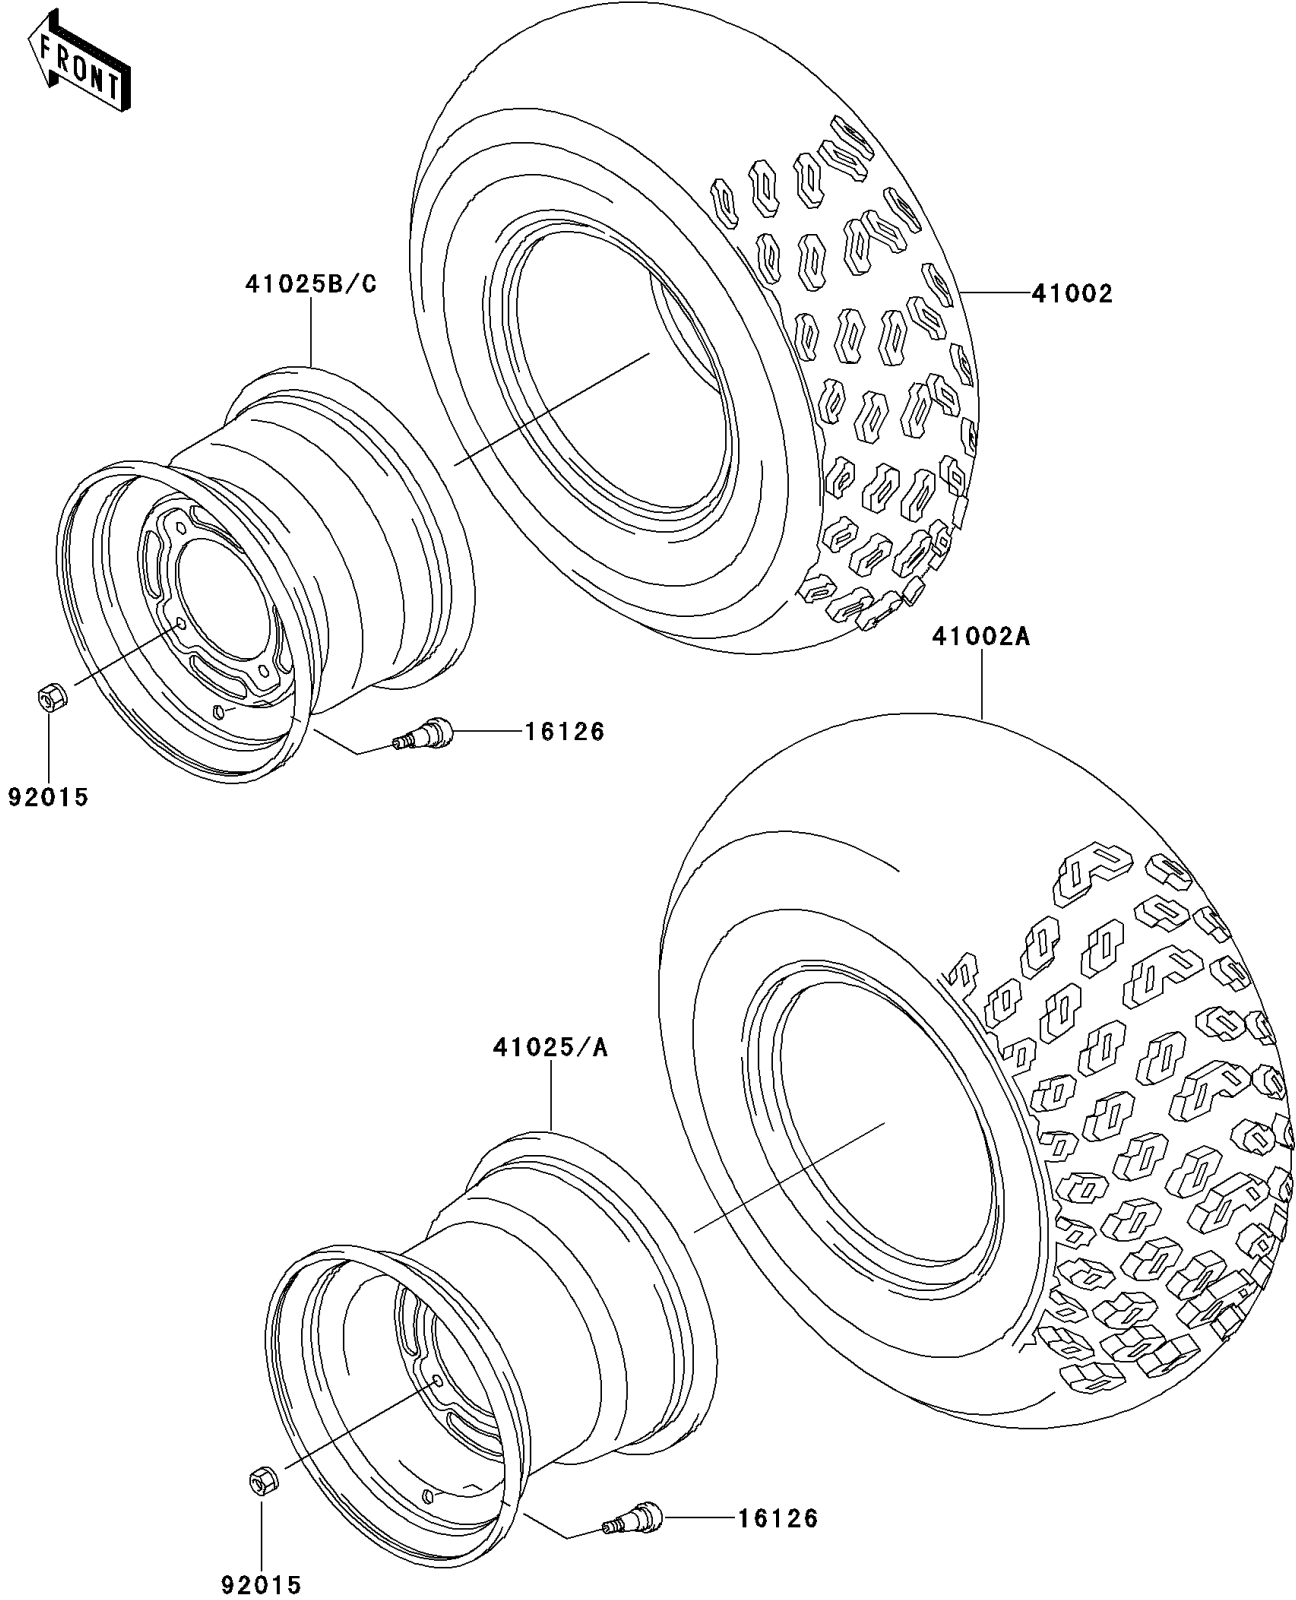

1993 Bayou 220 PARTS DIAGRAM

Wheels/Tires

F2210

1993 Bayou 220 PARTS LIST

Wheels/Tires

ITEM NAME	PART NUMBER	QUANTITY
VALVE (Ref # 16126)	16126-4001	4
TIRE,FR,AT21X8-9,KT856(D) (Ref # 41002)	41002-1650	2
TIRE,RR,AT22X10-10,KT857(D) (Ref # 41002A)	41002-1651	2
RIM,RR,10X8.5,J.WHITE (Ref # 41025A)	41025-1210-8C	2
RIM,FR,9X6.0,J.WHITE (Ref # 41025C)	41025-1211-8C	2
NUT,LOCK,10MM (Ref # 92015)	92015-1808	16